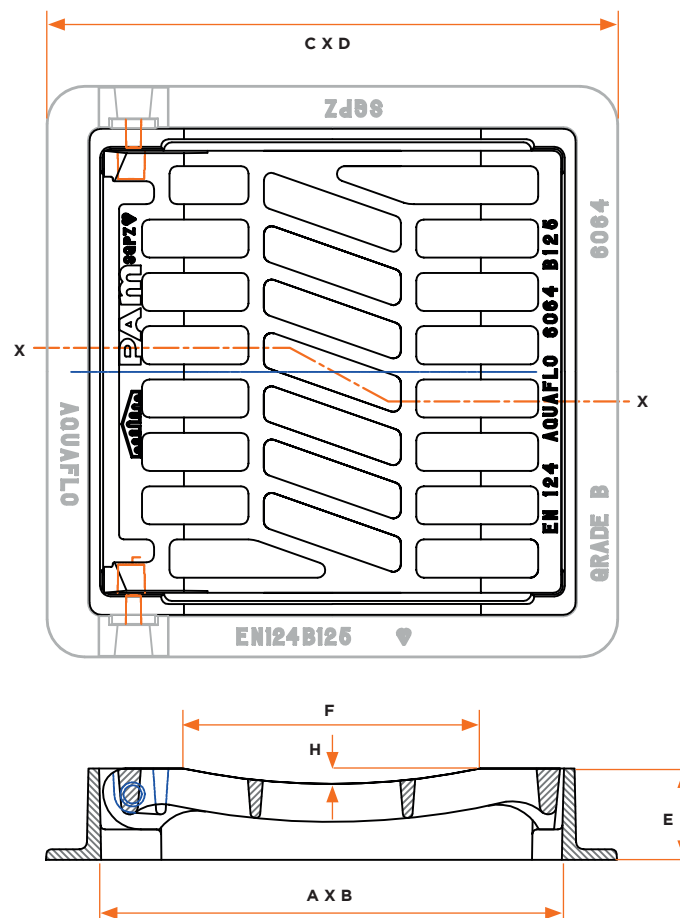

Manufactured in the UK to the highest Quality, Environmental and Health and Safety standards.

AQUAFLO GRATING

SAP CODE	CLEAR OPENING AXB (MM)	OVER BASE CXD (MM)	DEPTH E (MM)	WATERWAY AREA (CM ²)	GRATING DISH WIDTH	GRATING DISH DEPTH	TOTAL MASS (KG)	PALLET QUANTITIES	INTERNAL REF.
176019	230 x 225	300 x 300	60	300	195	10	9	45	C6062R
186039	300 x 300	375 x 375	60	575	195	10	13	40	C6064R