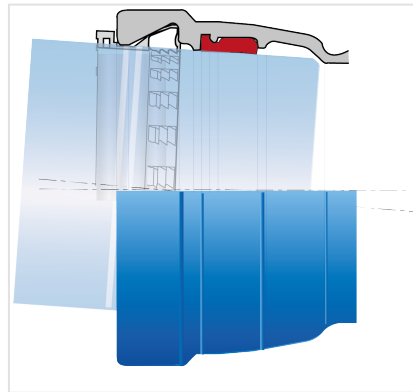

### Codo ALPINAL Universal Tyton

DN	Peso total	Referencias
80 mm	14.94 kg	SKA80CD00TT-E06
80 mm	14.64 kg	SKA80CE00TT-E06
100 mm	17.68 kg	SKB10CB00TT-E06
100 mm	17.08 kg	SKB10CD00TT-E06
100 mm	16.78 kg	SKB10CE00TT-E06
150 mm	26.72 kg	SKB15CB00TT-E06
150 mm	24.92 kg	SKB15CE00TT-E06