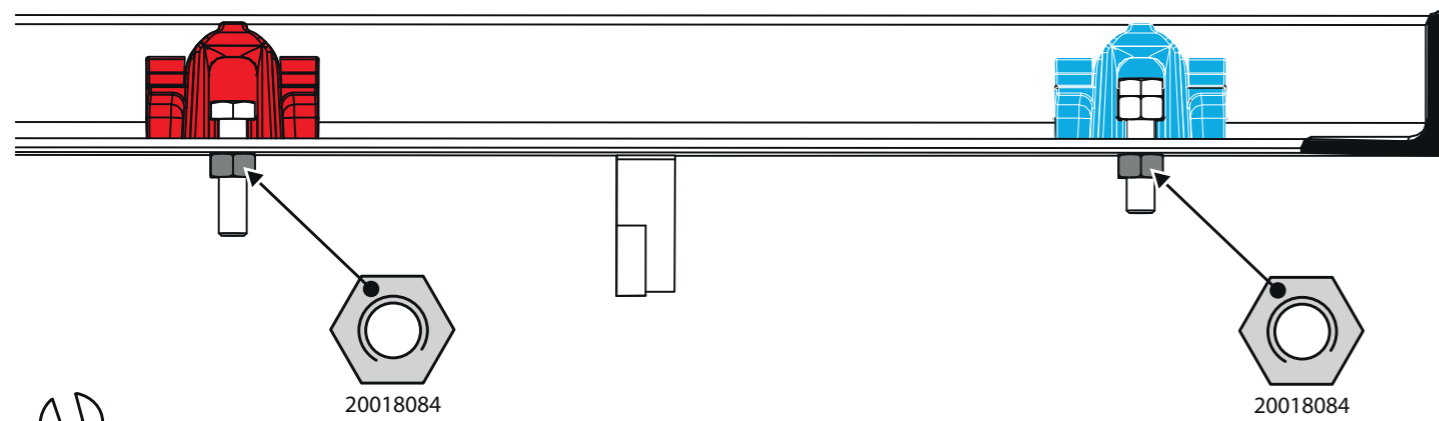

SYSTEME BREVETE - PATENTED SYSTEM

3

4