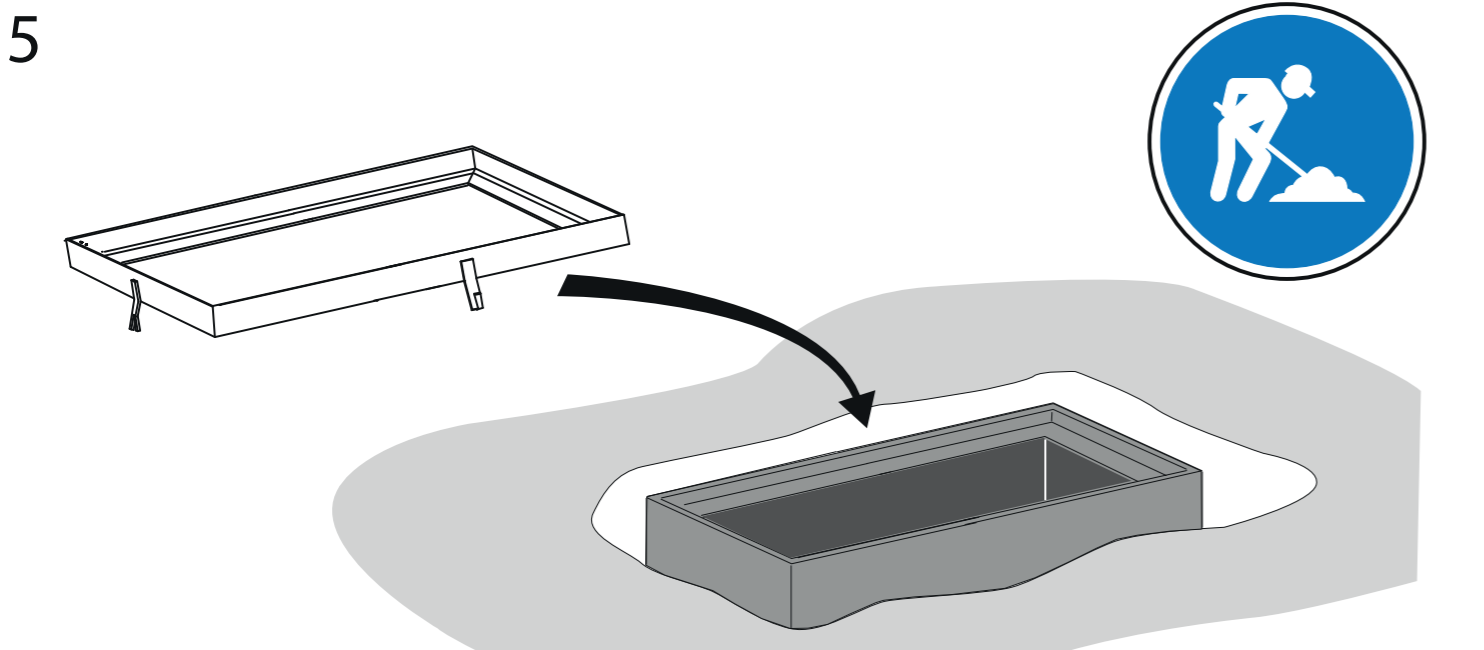

3

4

5

SYSTEME BREVETE - PATENTED SYSTEM

5

6

7

6

SYSTEME BREVETE - PATENTED SYSTEM

6