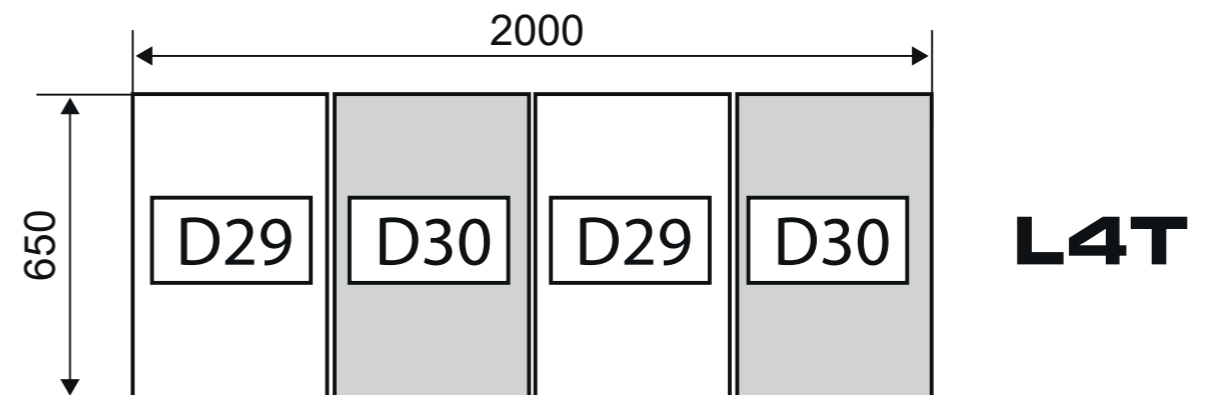

PAM

D29

T-MAX i C250

L1T - L2T - L3T - L4T
- 1/2 L4T -

- Kit SCS "Maitre" de sécurisation et d'articulation pour tampons 495 x 633 mm.
- Set for SCS security and articulation dedicated for "Master" cover 495 x 633 mm.

SYSTEME BREVETE - PATENTED SYSTEM

1

L1T

1/2 L4T

L3T

L4T

L2T

SYSTEME BREVETE - PATENTED SYSTEM