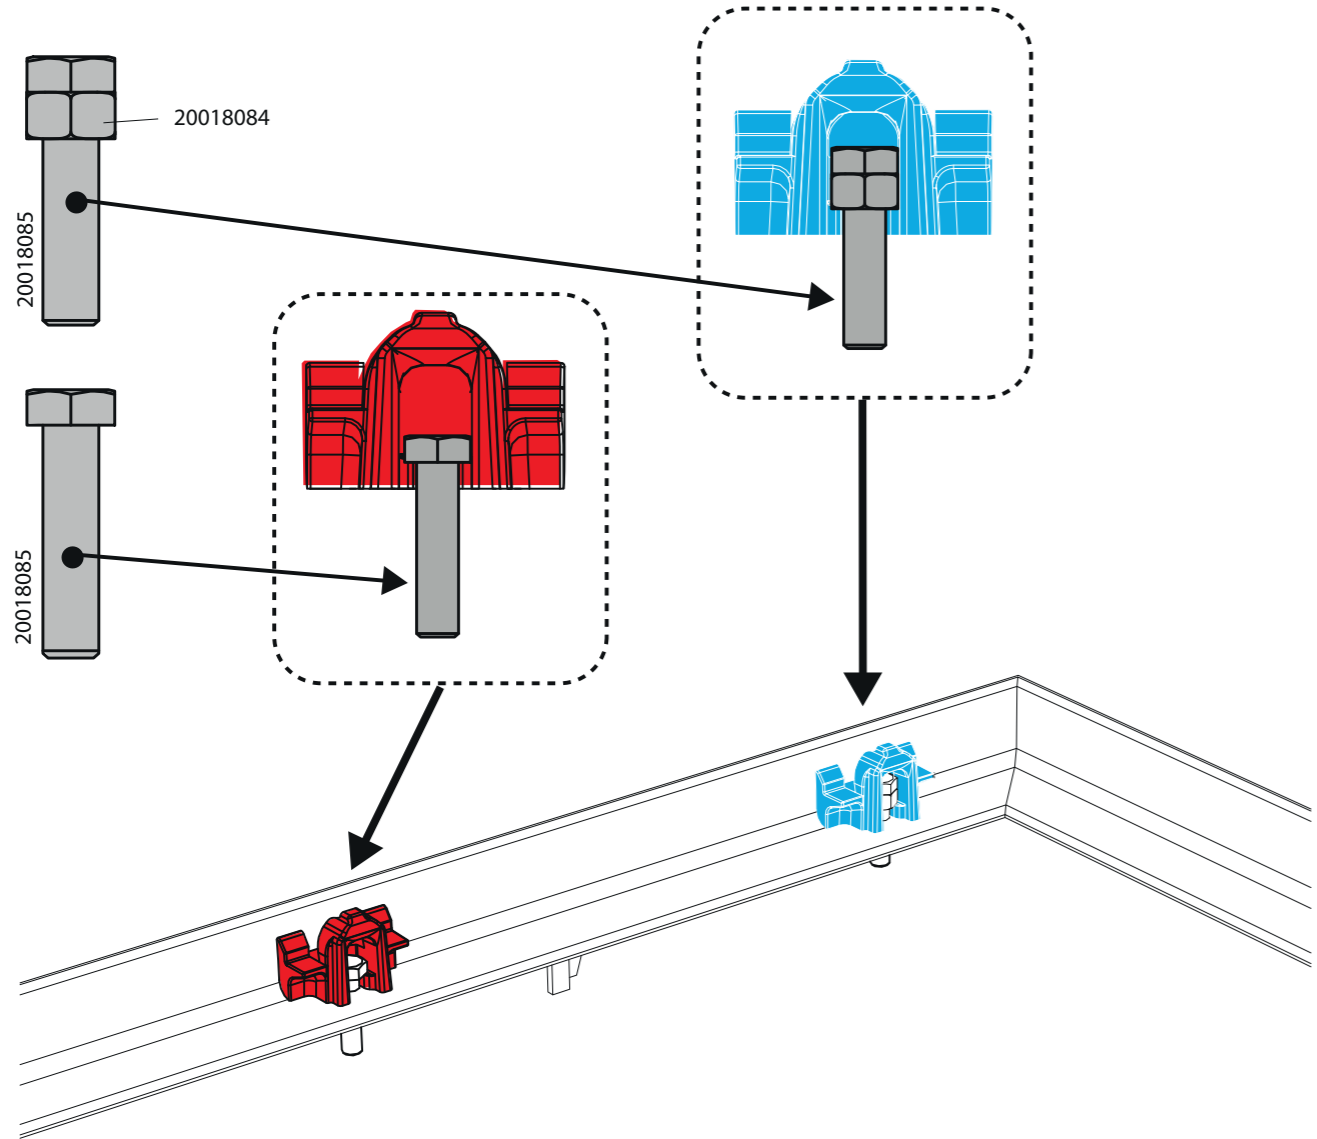

PAM

D29

T-MAX i C250

L1T - L2T - L3T - L4T
- 1/2 L4T -

- Kit SCS "Maitre" de sécurisation et d'articulation pour tampons 495 x 633 mm.
- Set for SCS security and articulation dedicated for "Master" cover 495 x 633 mm.

SYSTEME BREVETE - PATENTED SYSTEM

1

L1T

1/2 L4T

L3T

L4T

L2T

SYSTEME BREVETE - PATENTED SYSTEM

2

1

2

SYSTEME BREVETE - PATENTED SYSTEM

3

4

SYSTEME BREVETE - PATENTED SYSTEM

3