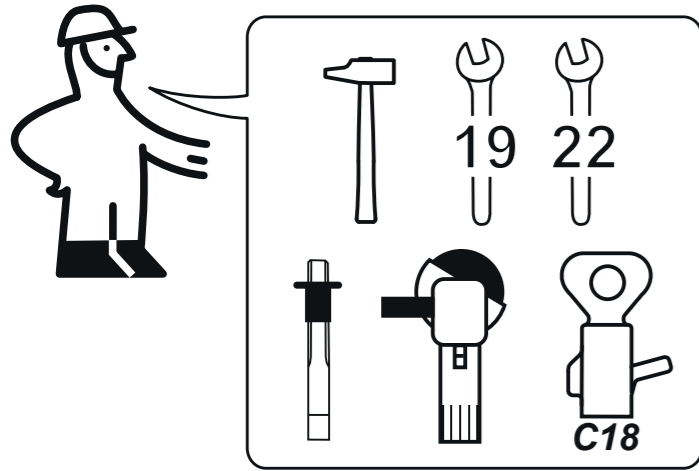

PAM

D29

T-MAX i C250

L1T - L2T - L3T - L4T
- 1/2 L4T -

- Kit SCS "Maitre" de sécurisation et d'articulation pour tampons 495 x 633 mm.
- Set for SCS security and articulation dedicated for "Master" cover 495 x 633 mm.

SYSTEME BREVETE - PATENTED SYSTEM

1

L1T

1/2 L4T

L3T

L4T

L2T

SYSTEME BREVETE - PATENTED SYSTEM