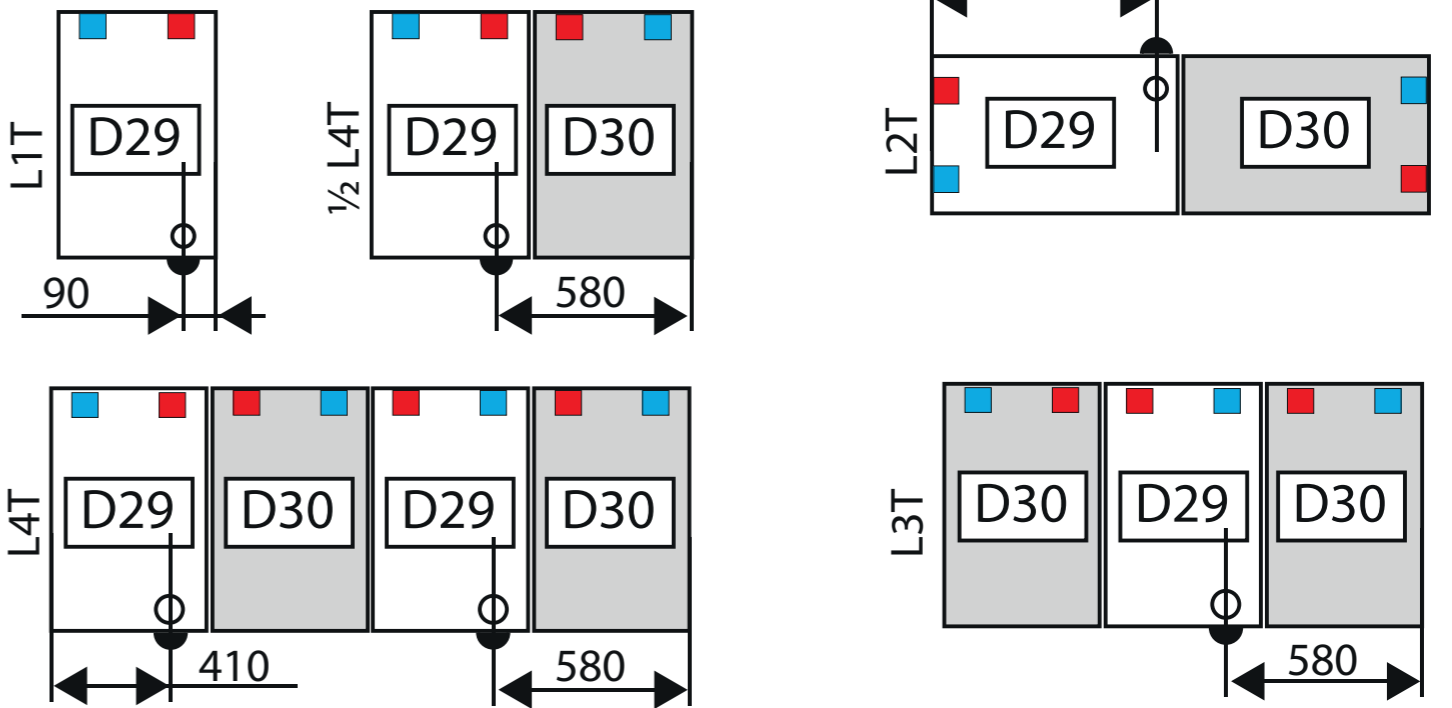

3

4

5

SYSTEME BREVETE - PATENTED SYSTEM

5

6

7

6

SYSTEME BREVETE - PATENTED SYSTEM

6