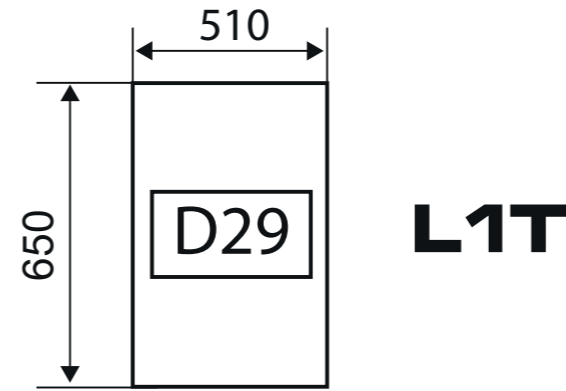

PAM

D29

T-MAX i C250

L1T - L2T - L3T - L4T
- 1/2 L4T -

- Kit SCS "Maitre" de sécurisation et d'articulation pour tampons 495 x 633 mm.
- Set for SCS security and articulation dedicated for "Master" cover 495 x 633 mm.

SYSTEME BREVETE - PATENTED SYSTEM

1

L1T

1/2 L4T

L3T

L4T

L2T

SYSTEME BREVETE - PATENTED SYSTEM