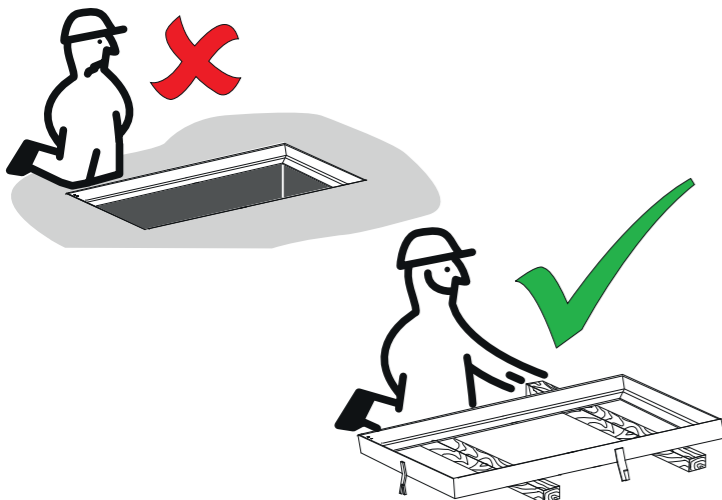

PAM

D29

T-MAX i C250

L1T - L2T - L3T - L4T
- 1/2 L4T -

- Kit SCS "Maitre" de sécurisation et d'articulation pour tampons 495 x 633 mm.
- Set for SCS security and articulation dedicated for "Master" cover 495 x 633 mm.

SYSTEME BREVETE - PATENTED SYSTEM

1

L1T

1/2 L4T

L3T

L4T

L2T

SYSTEME BREVETE - PATENTED SYSTEM