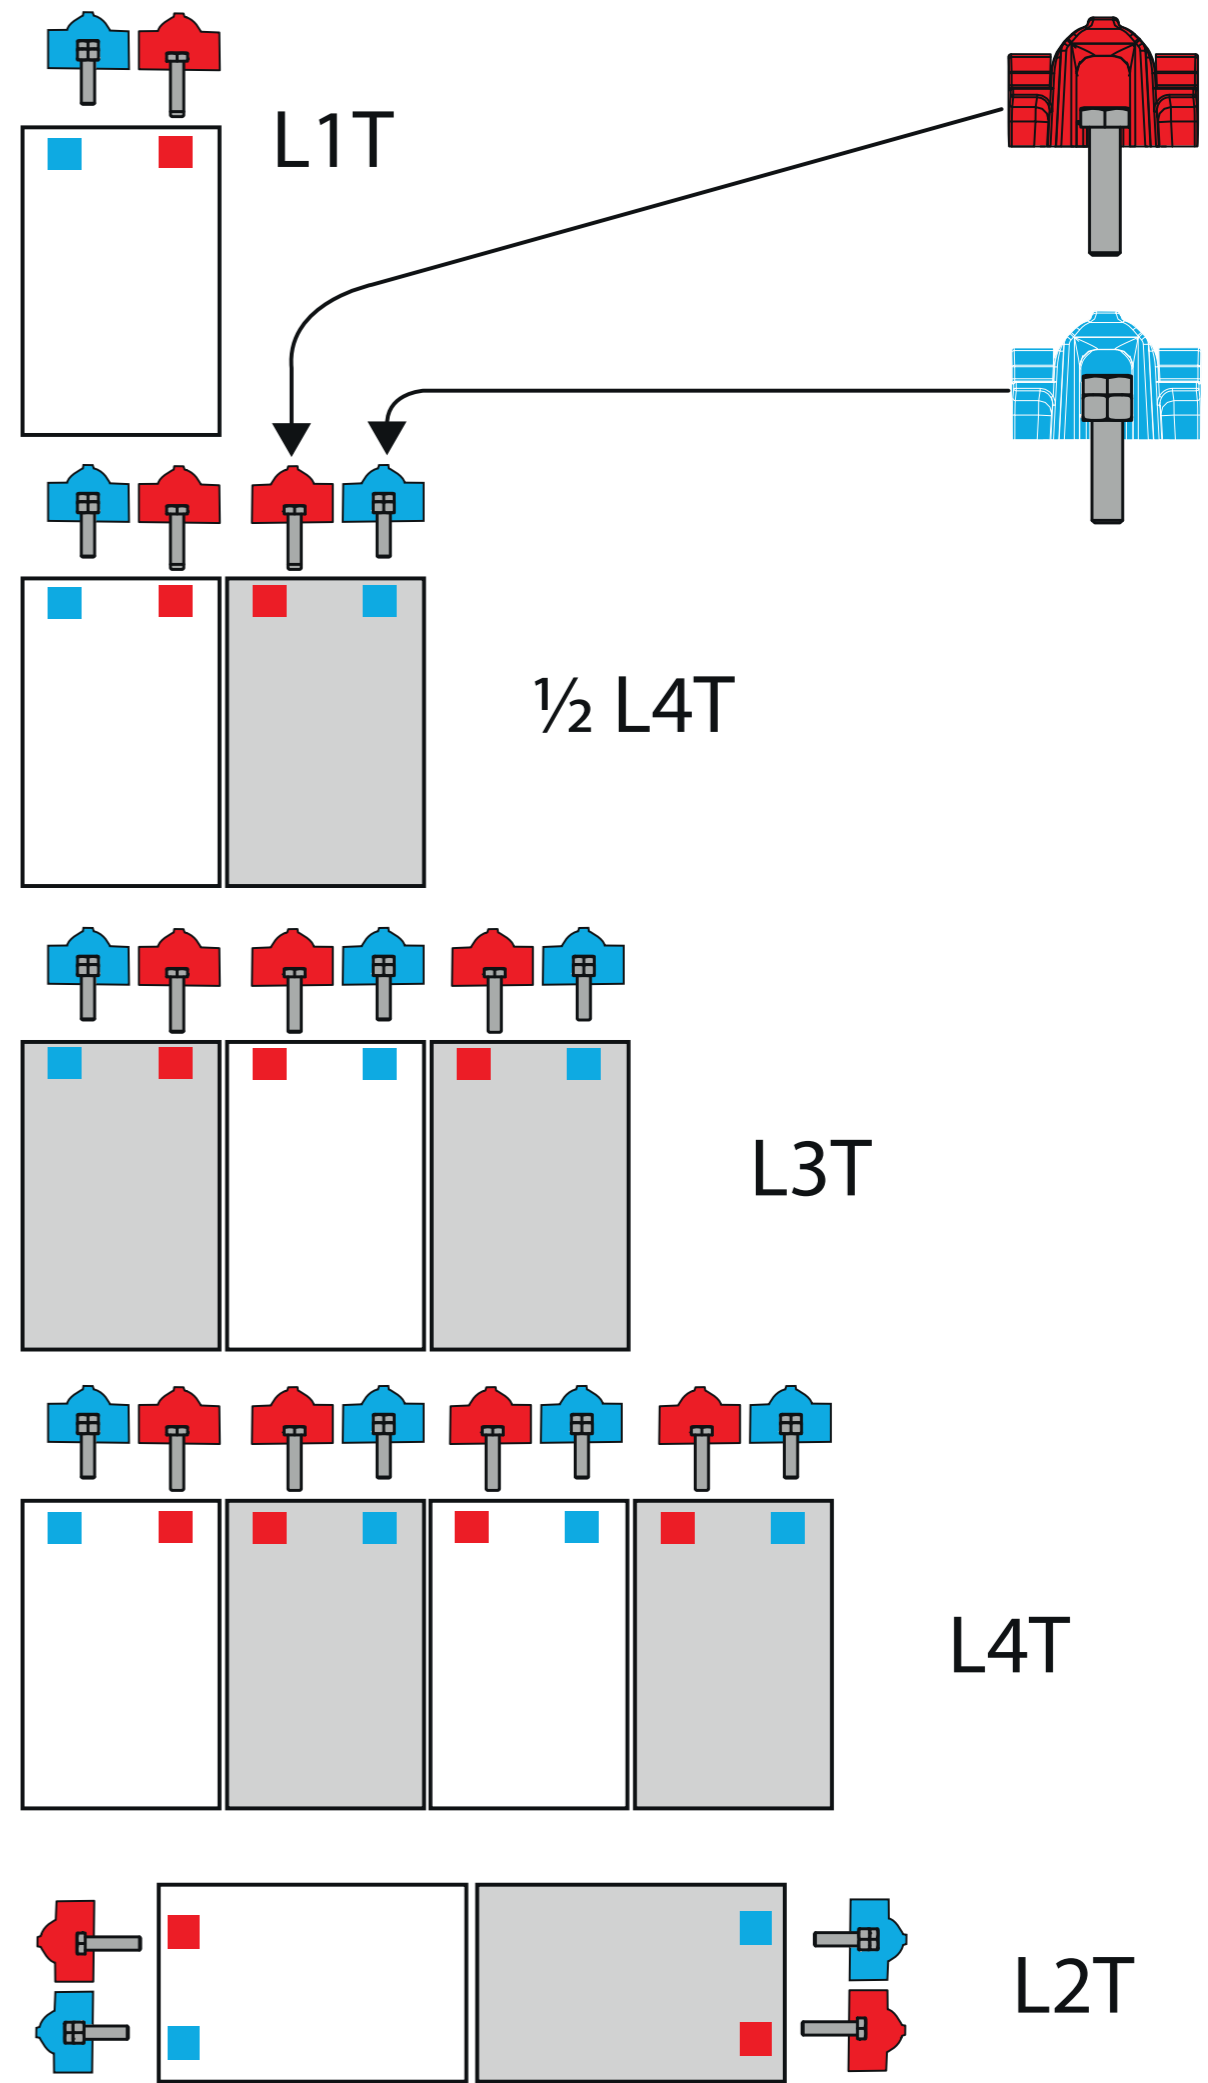

PAM

D29

T-MAX i C250

L1T - L2T - L3T - L4T
- 1/2 L4T -

- Kit SCS "Maitre" de sécurisation et d'articulation pour tampons 495 x 633 mm.
- Set for SCS security and articulation dedicated for "Master" cover 495 x 633 mm.

SYSTEME BREVETE - PATENTED SYSTEM

1

L1T

1/2 L4T

L3T

L4T

L2T

SYSTEME BREVETE - PATENTED SYSTEM

2

1

2

SYSTEME BREVETE - PATENTED SYSTEM

3

4

SYSTEME BREVETE - PATENTED SYSTEM

3

4

5

SYSTEME BREVETE - PATENTED SYSTEM

5

6

7

6

SYSTEME BREVETE - PATENTED SYSTEM