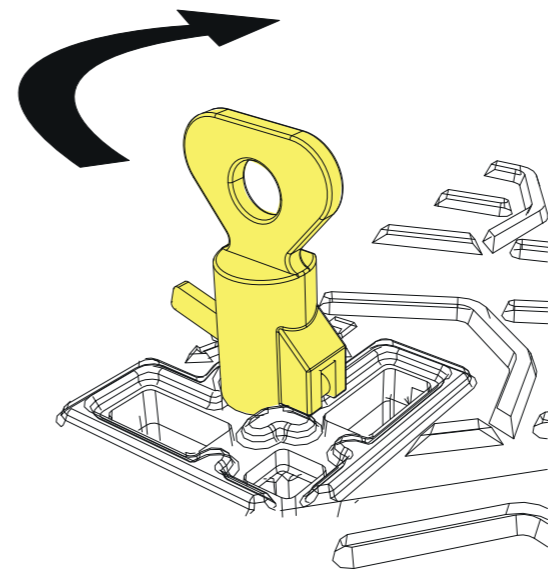

PAM

D29

T-MAX i C250

L1T - L2T - L3T - L4T
- 1/2 L4T -

- Kit SCS "Maitre" de sécurisation et d'articulation pour tampons 495 x 633 mm.
- Set for SCS security and articulation dedicated for "Master" cover 495 x 633 mm.

6

8

9

SYSTEME BREVETE - PATENTED SYSTEM

10

1

L1T

8

SYSTEME BREVETE - PATENTED SYSTEM

11

14

15

12

13

16

17