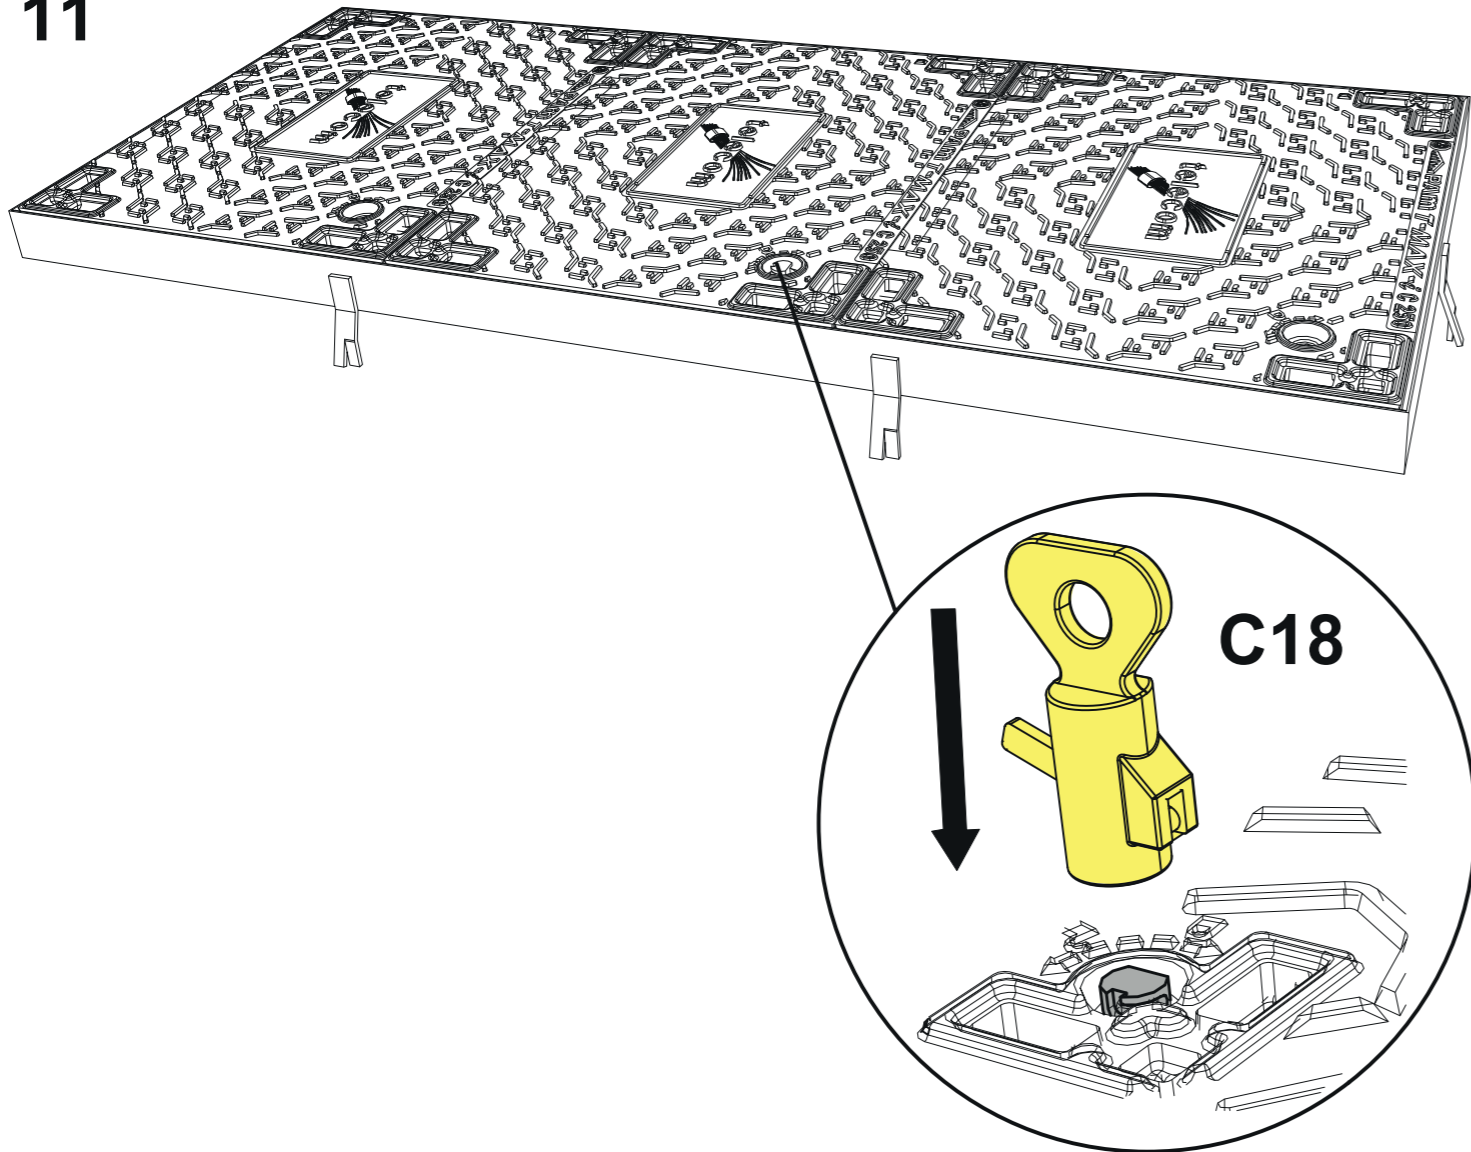

PAM

D29

T-MAX i C250

L1T - L2T - L3T - L4T
- 1/2 L4T -

- Kit SCS "Maitre" de sécurisation et d'articulation pour tampons 495 x 633 mm.
- Set for SCS security and articulation dedicated for "Master" cover 495 x 633 mm.

6

8

9

SYSTEME BREVETE - PATENTED SYSTEM

10

1

L1T

8

SYSTEME BREVETE - PATENTED SYSTEM

11

14

15

12

13

16

17