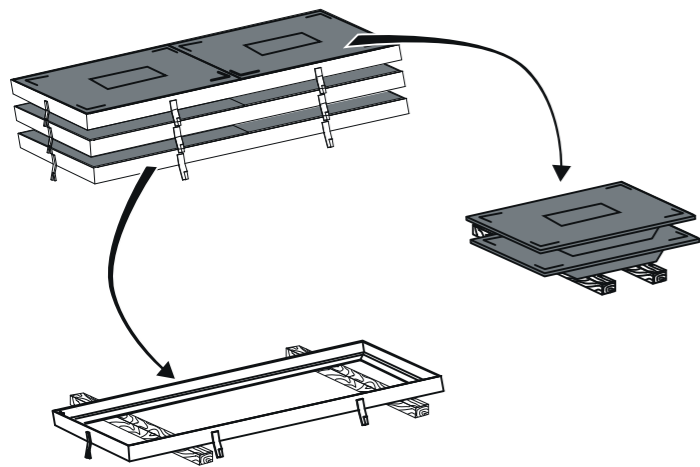

PAM

D29

T-MAX i C250

L1T - L2T - L3T - L4T
- 1/2 L4T -

- Kit SCS "Maitre" de sécurisation et d'articulation pour tampons 495 x 633 mm.
- Set for SCS security and articulation dedicated for "Master" cover 495 x 633 mm.

SYSTEME BREVETE - PATENTED SYSTEM

1

L1T

1/2 L4T

L3T

L4T

L2T

SYSTEME BREVETE - PATENTED SYSTEM