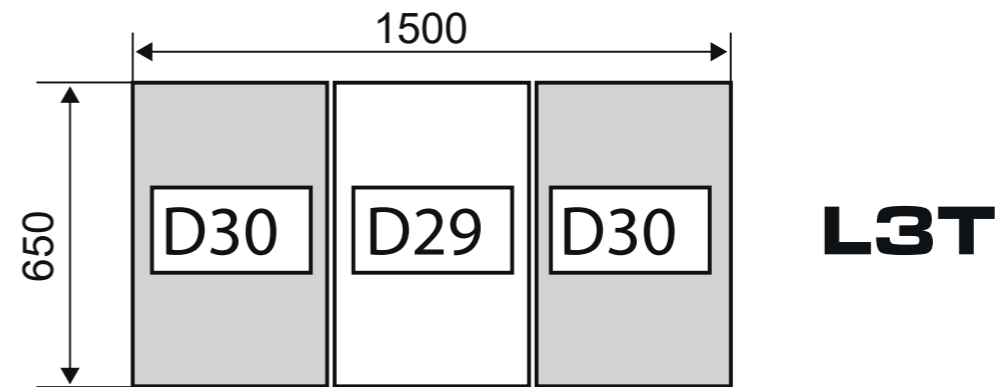

PAM

D29

T-MAX i C250

L1T - L2T - L3T - L4T
- 1/2 L4T -

- Kit SCS "Maitre" de sécurisation et d'articulation pour tampons 495 x 633 mm.
- Set for SCS security and articulation dedicated for "Master" cover 495 x 633 mm.

SYSTEME BREVETE - PATENTED SYSTEM

1

L1T

1/2 L4T

L3T

L4T

L2T

SYSTEME BREVETE - PATENTED SYSTEM