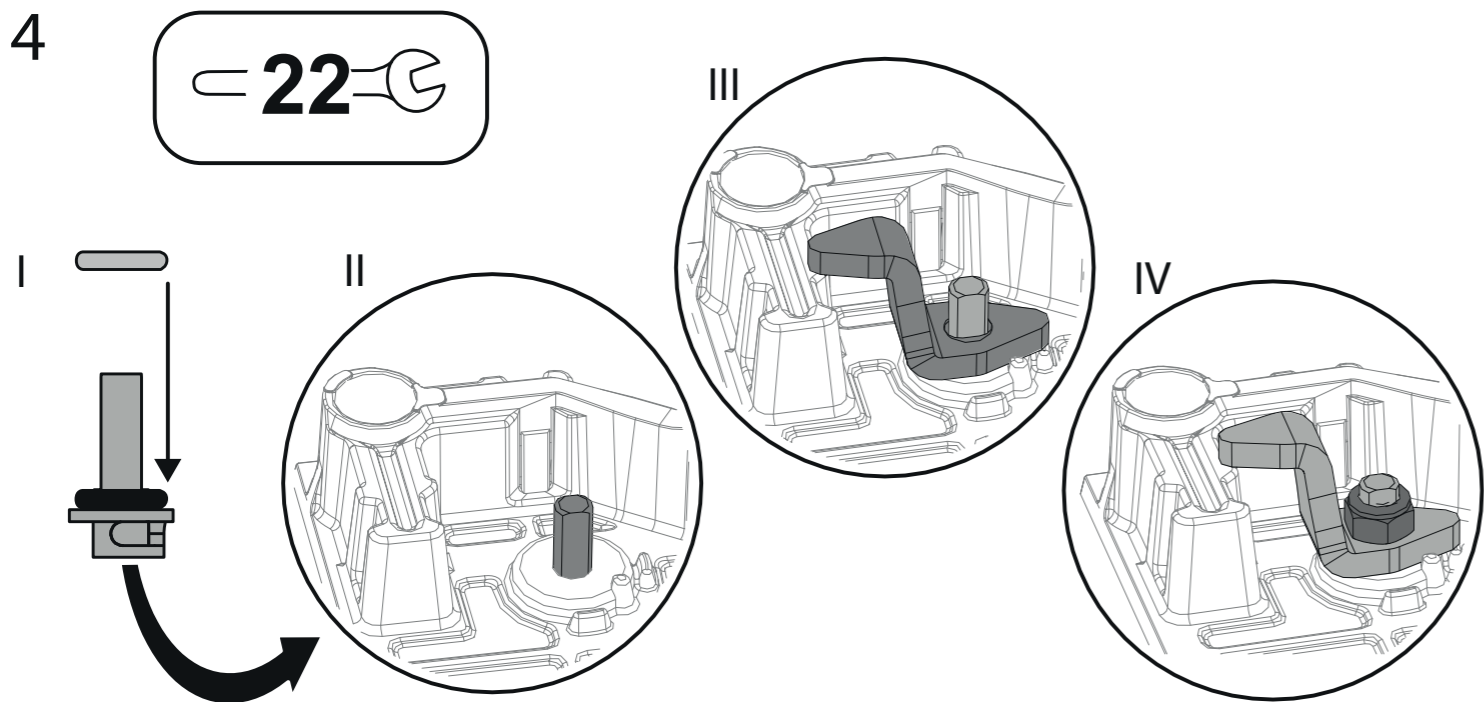

3

4

5

SYSTEME BREVETE - PATENTED SYSTEM

5

6

7

6

SYSTEME BREVETE - PATENTED SYSTEM

6