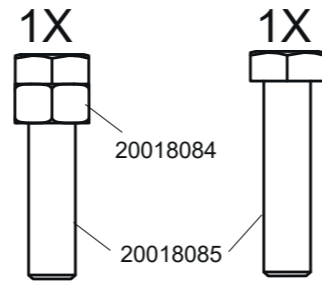

PAM

D29

T-MAX i C250

L1T - L2T - L3T - L4T
- 1/2 L4T -

- Kit SCS "Maitre" de sécurisation et d'articulation pour tampons 495 x 633 mm.
- Set for SCS security and articulation dedicated for "Master" cover 495 x 633 mm.

SYSTEME BREVETE - PATENTED SYSTEM

1

L1T

1/2 L4T

L3T

L4T

L2T

SYSTEME BREVETE - PATENTED SYSTEM