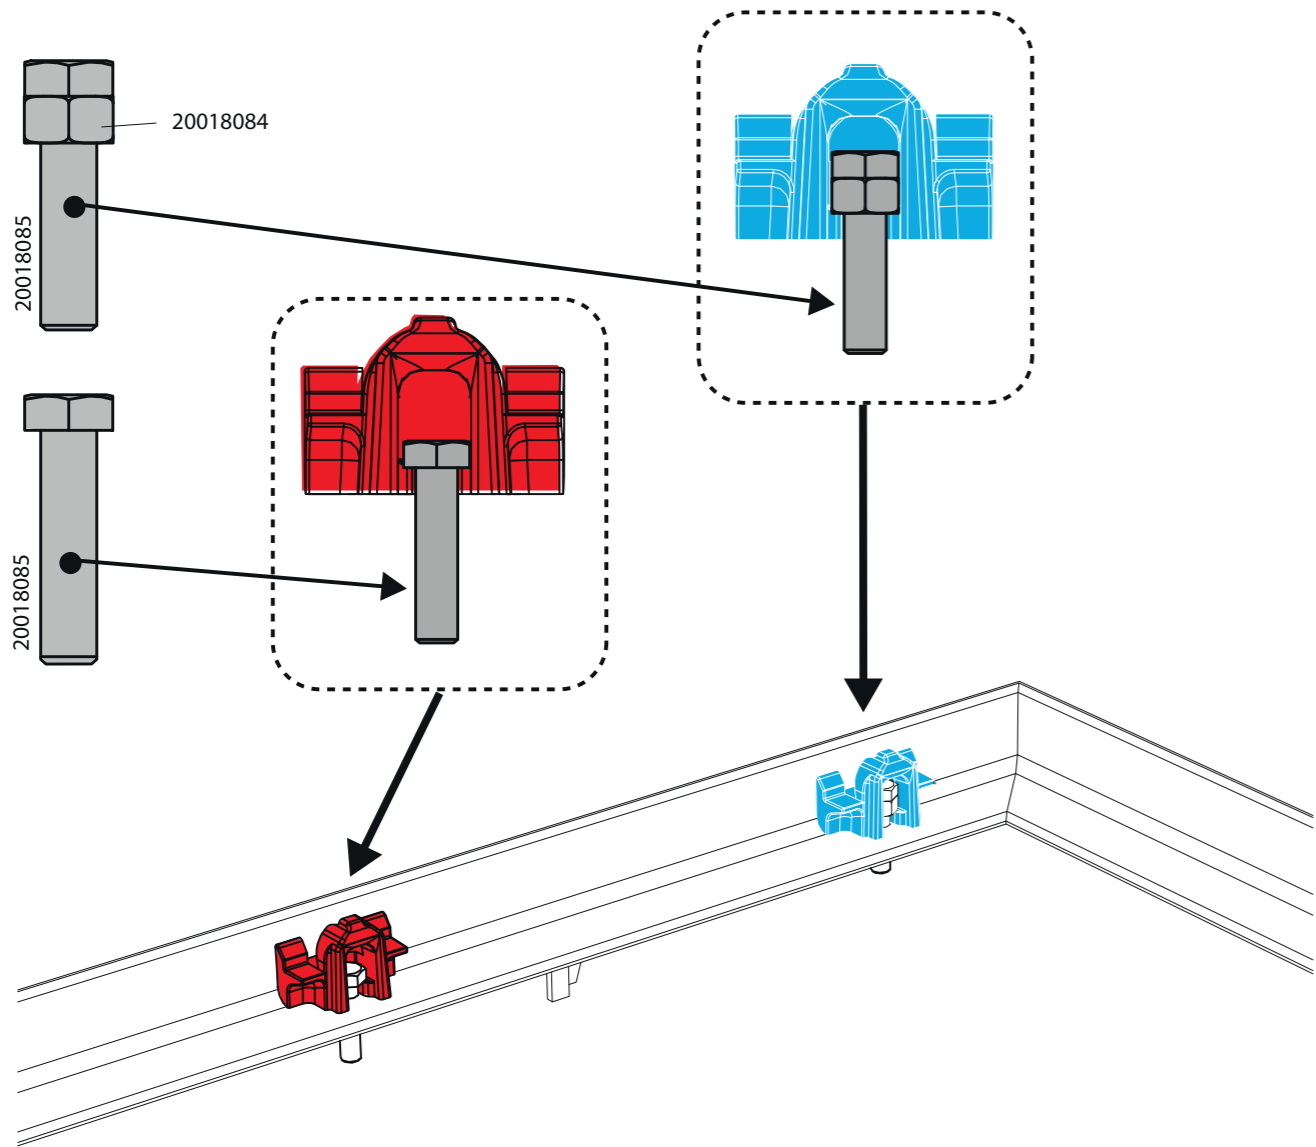

PAM D30

T-MAX à C250

L1T - L2T - L3T - L4T
- 1/2 L4T -

- Kit SCS "Serviteur" de sécurisation et d'articulation pour tampons 495 x 633 mm.
- Set for SCS security and articulation dedicated for "Slave" cover 495 x 633 mm.

SYSTEME BREVETE - PATENTED SYSTEM

SYSTEME BREVETE - PATENTED SYSTEM

D30-1_B_5_FEVRIER_2021

1

2

SYSTEME BREVETE - PATENTED SYSTEM

3

4

7

L1T

SYSTEME BREVETE - PATENTED SYSTEM

7

L3T

1/2 L4T

L4T

L2T