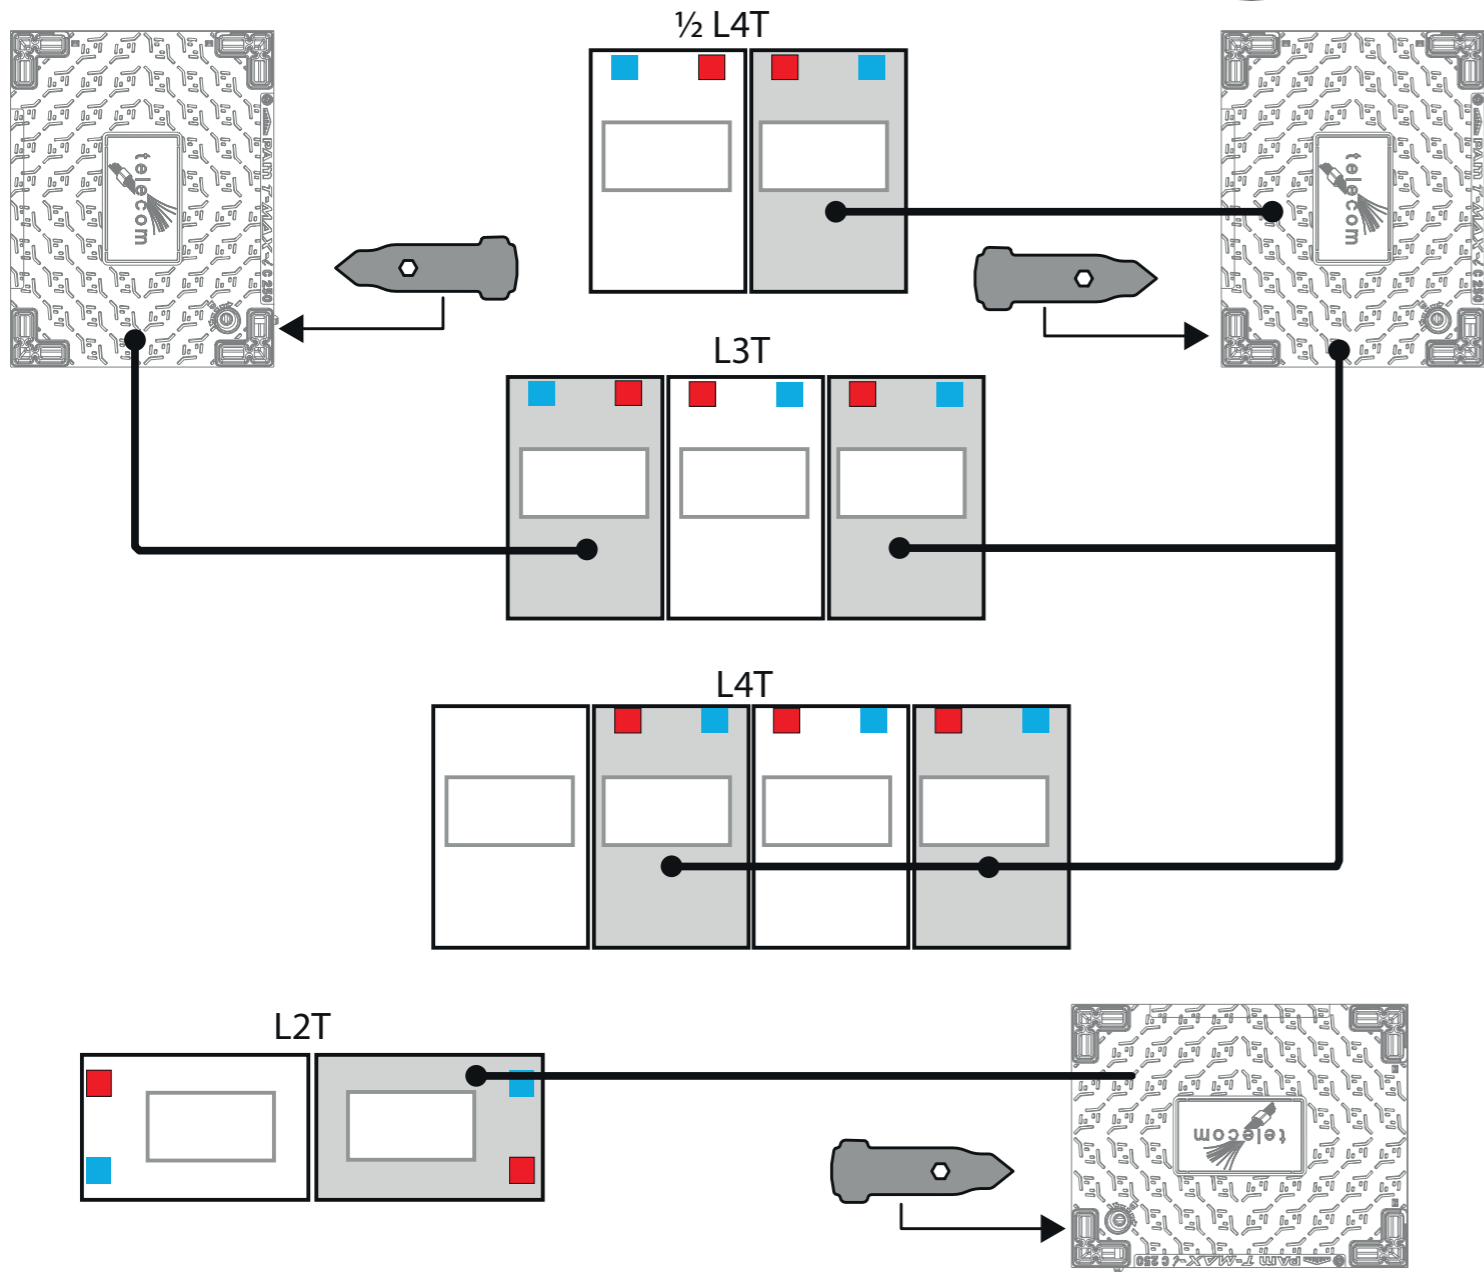

PAM D30

T-MAX à C250

L1T - L2T - L3T - L4T
- 1/2 L4T -

- Kit SCS "Serviteur" de sécurisation et d'articulation pour tampons 495 x 633 mm.
- Set for SCS security and articulation dedicated for "Slave" cover 495 x 633 mm.

SYSTEME BREVETE - PATENTED SYSTEM

SYSTEME BREVETE - PATENTED SYSTEM

D30-1_B_5_FEVRIER_2021

1

2

SYSTEME BREVETE - PATENTED SYSTEM

3

4

SYSTEME BREVETE - PATENTED SYSTEM

D30-1_B_5_FEVRIER_2021

SYSTEME BREVETE - PATENTED SYSTEM

5

SYSTEME BREVETE - PATENTED SYSTEM

6

D30-1_B_5_FEVRIER_2021

6

7

L1T

SYSTEME BREVETE - PATENTED SYSTEM

7

L3T

1/2 L4T

L4T

L2T