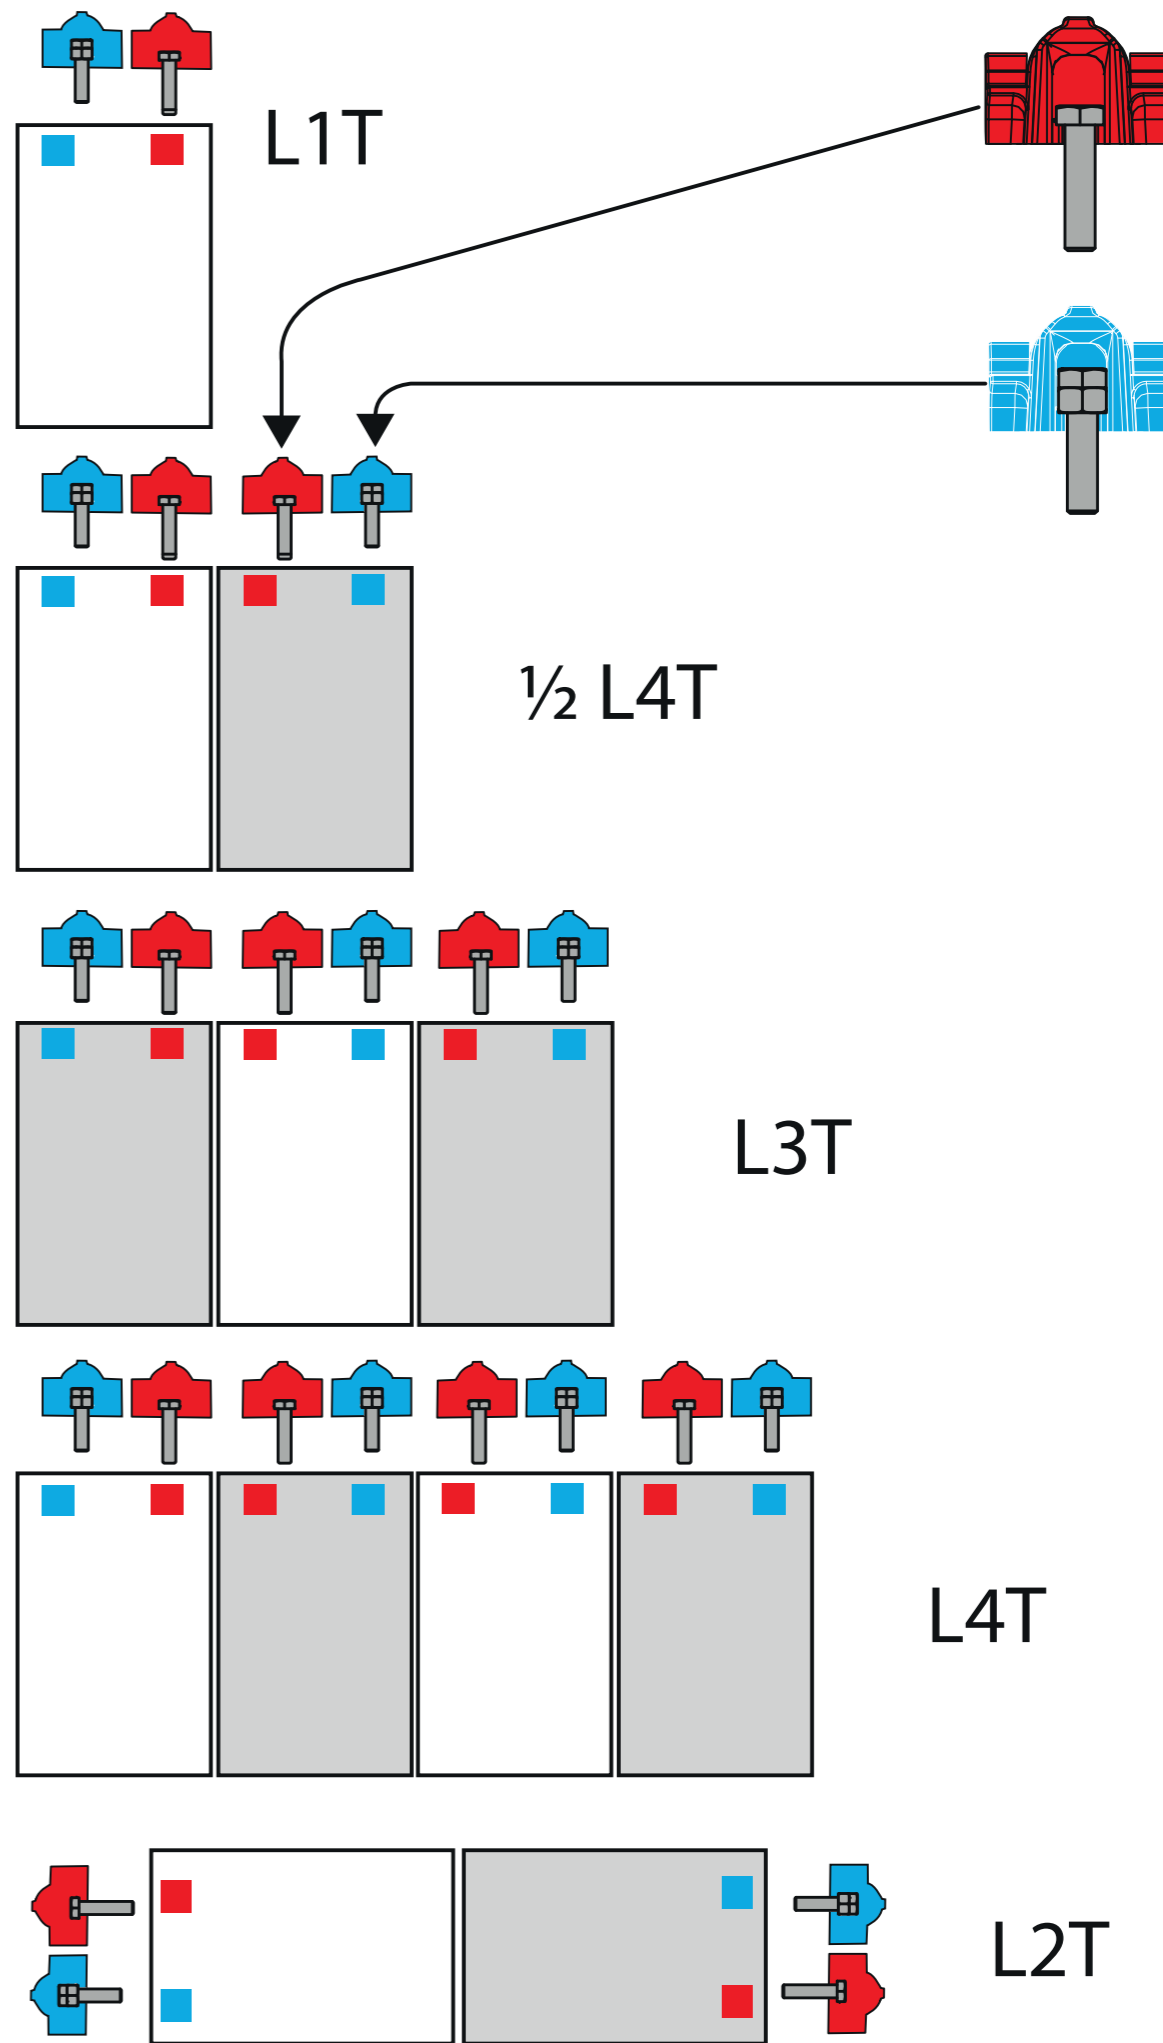

PAM D30

T-MAX à C250

L1T - L2T - L3T - L4T
- 1/2 L4T -

- Kit SCS "Serviteur" de sécurisation et d'articulation pour tampons 495 x 633 mm.
- Set for SCS security and articulation dedicated for "Slave" cover 495 x 633 mm.

SYSTEME BREVETE - PATENTED SYSTEM

SYSTEME BREVETE - PATENTED SYSTEM

D30-1_B_5_FEVRIER_2021

1

2

SYSTEME BREVETE - PATENTED SYSTEM

3

4

SYSTEME BREVETE - PATENTED SYSTEM

D30-1_B_5_FEVRIER_2021

SYSTEME BREVETE - PATENTED SYSTEM

5

SYSTEME BREVETE - PATENTED SYSTEM

6

D30-1_B_5_FEVRIER_2021

6

7

L1T

SYSTEME BREVETE - PATENTED SYSTEM

7

L3T

1/2 L4T

L4T

L2T