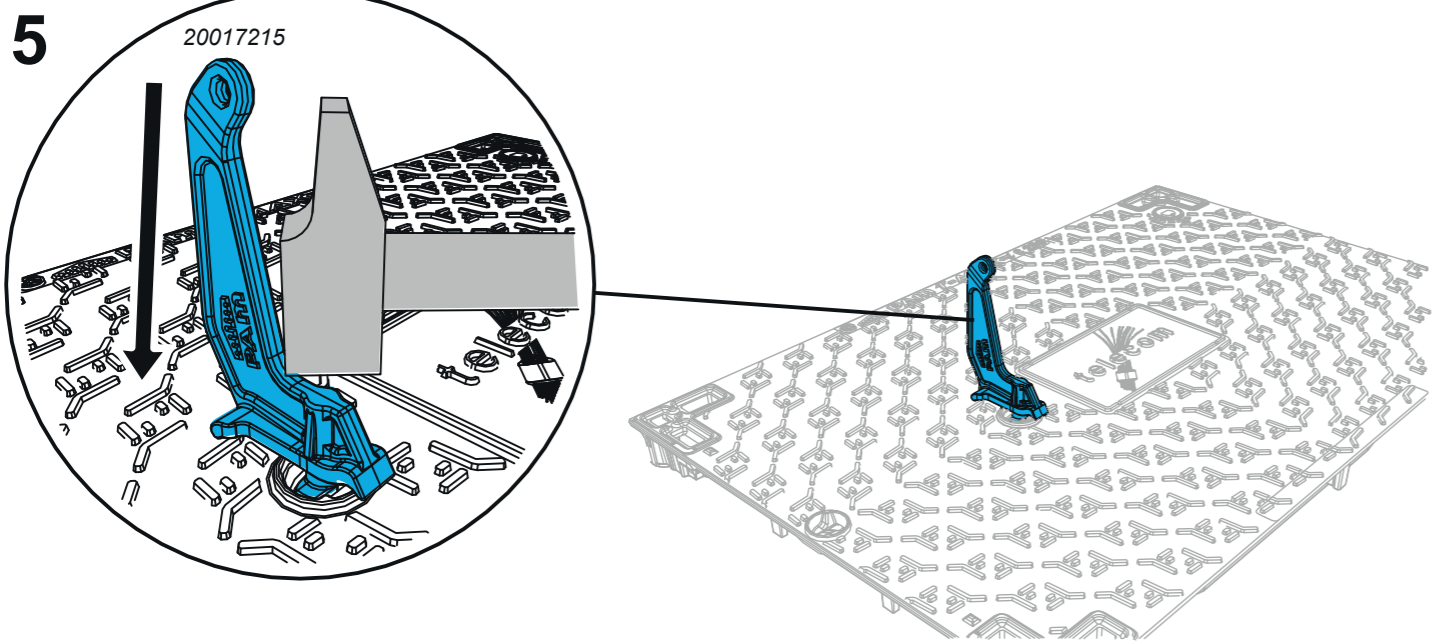

SYSTEME BREVETE - PATENTED SYSTEM

5