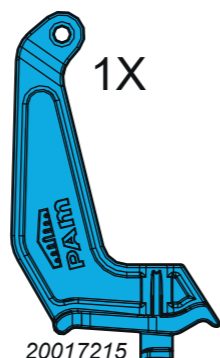

PAM D31

T-MAX i C250

P2T - L5T - L6T - M2T

- Kit SCS "Maitre" de sécurisation et d'articulation assistée pour tampons 633 x 990 mm.
- Set for SCS security and assisted articulation dedicated for "Master" cover 633 x 990 mm.

SYSTEME BREVETE - PATENTED SYSTEM

SYSTEME BREVETE - PATENTED SYSTEM

1

2

19

SYSTEME BREVETE - PATENTED SYSTEM

3

4