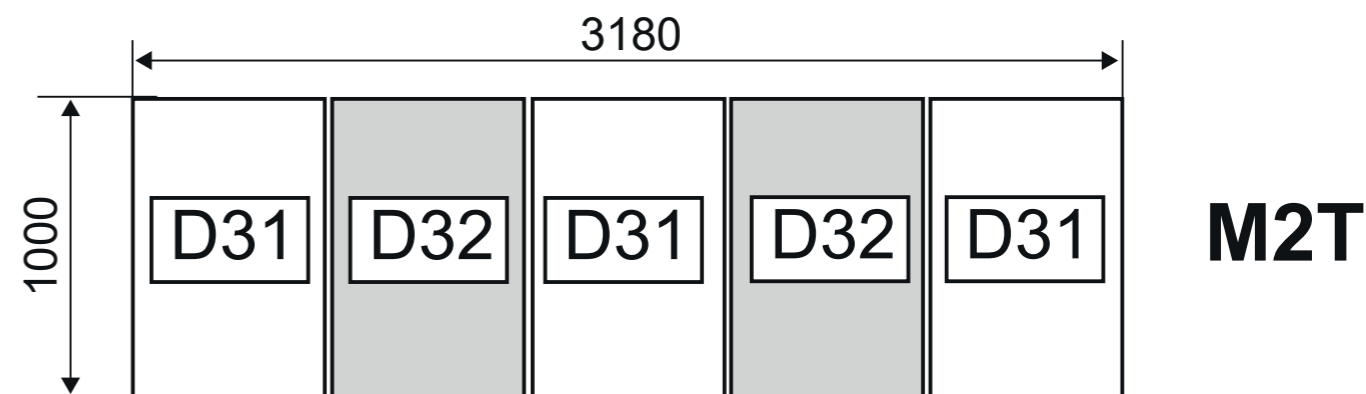

SYSTEME BREVETE - PATENTED SYSTEM