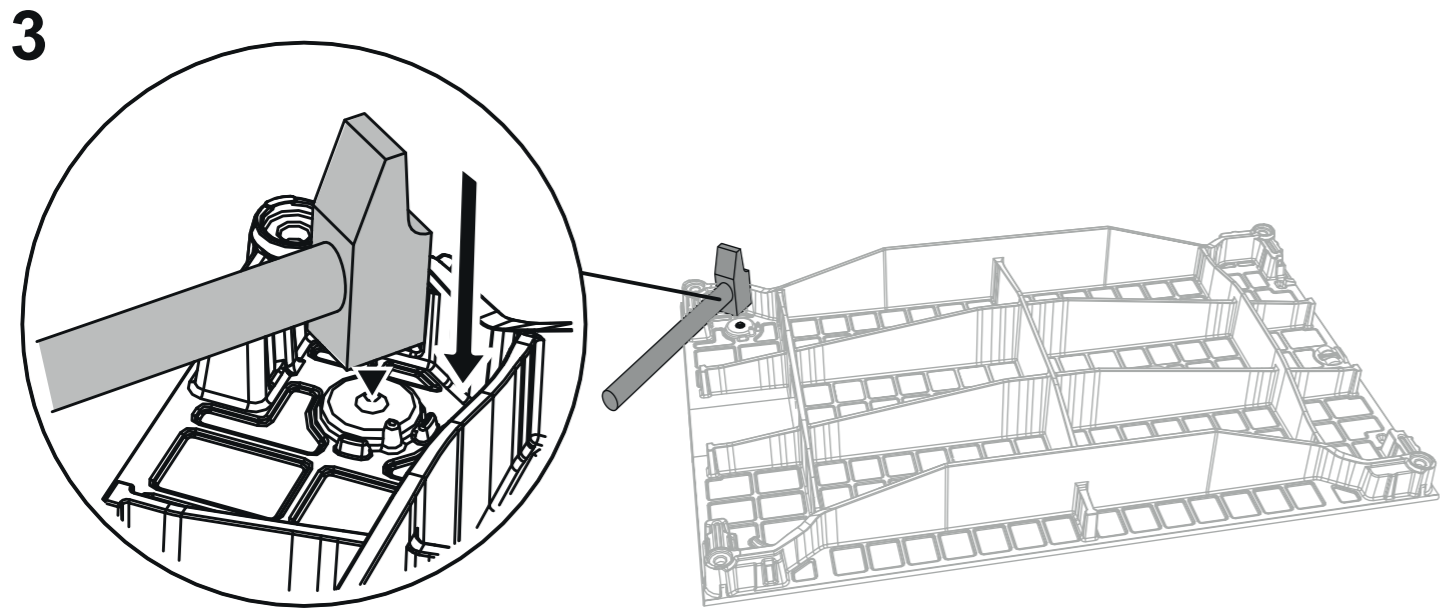

SYSTEME BREVETE - PATENTED SYSTEM

5