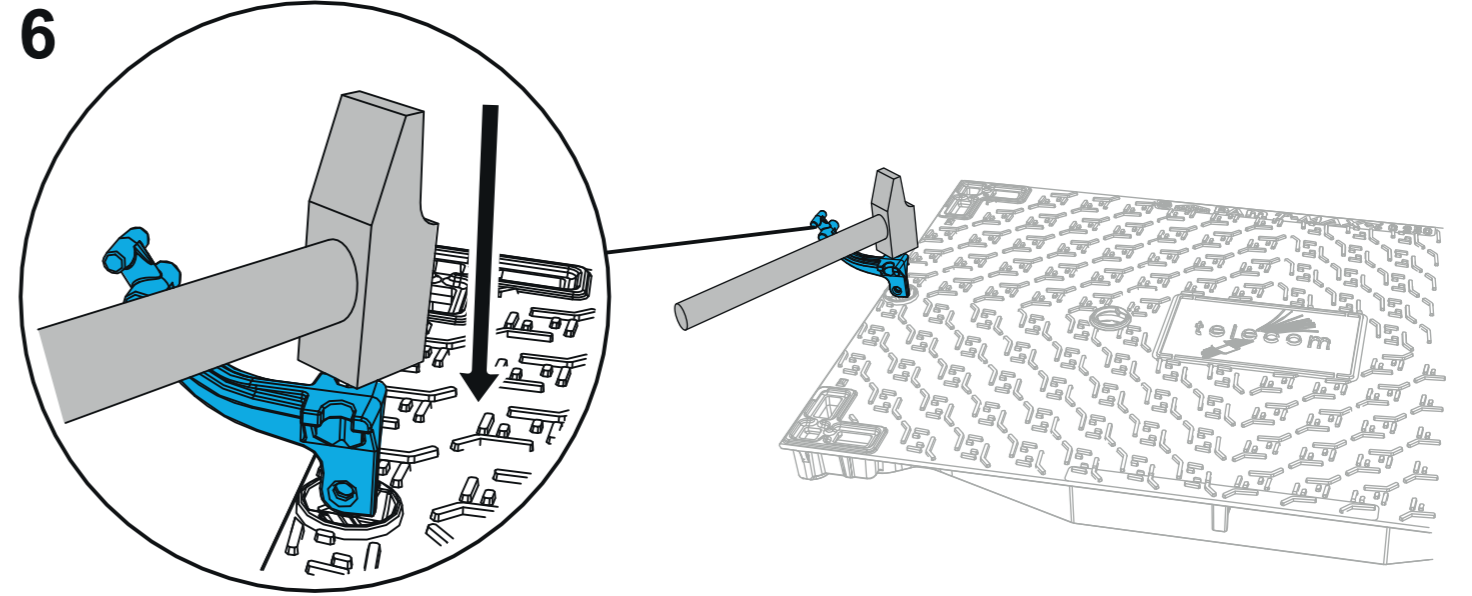

SYSTEME BREVETE - PATENTED SYSTEM

6