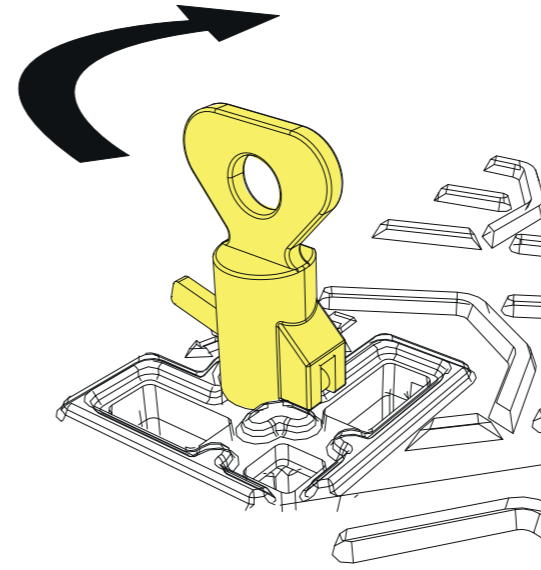

PAM D31

T-MAX i C250

P2T - L5T - L6T - M2T

- Kit SCS "Maitre" de sécurisation et d'articulation assistée pour tampons 633 x 990 mm.
- Set for SCS security and assisted articulation dedicated for "Master" cover 633 x 990 mm.

SYSTEME BREVETE - PATENTED SYSTEM

9

15

SYSTEME BREVETE - PATENTED SYSTEM

10

16

19

20