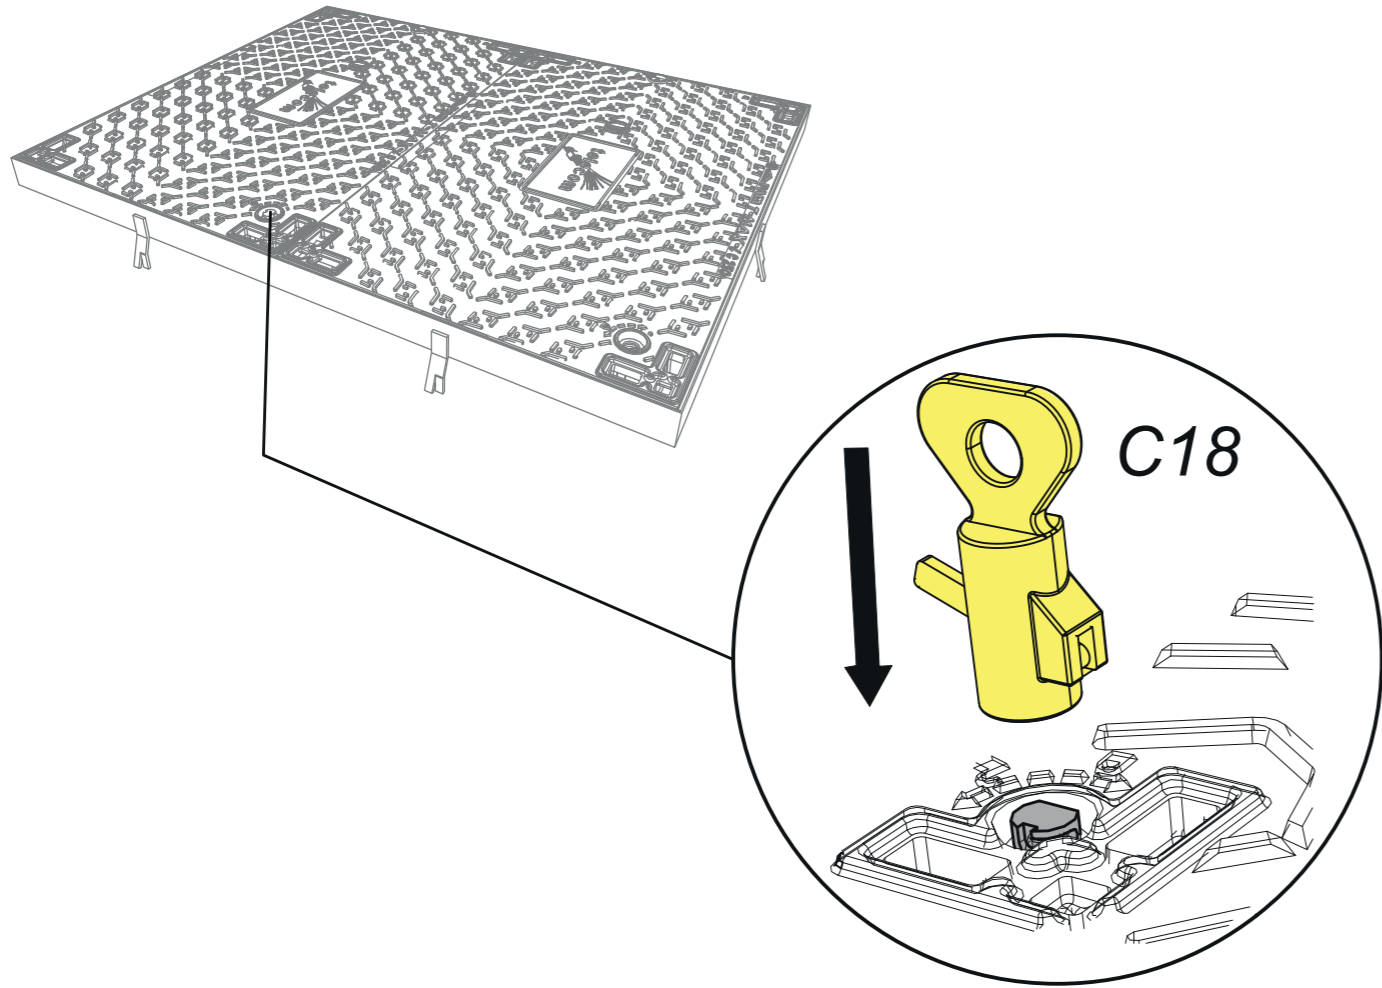

PAM D31

T-MAX i C250

P2T - L5T - L6T - M2T

- Kit SCS "Maitre" de sécurisation et d'articulation assistée pour tampons 633 x 990 mm.
- Set for SCS security and assisted articulation dedicated for "Master" cover 633 x 990 mm.

SYSTEME BREVETE - PATENTED SYSTEM

9

15

SYSTEME BREVETE - PATENTED SYSTEM

10

16

19

20