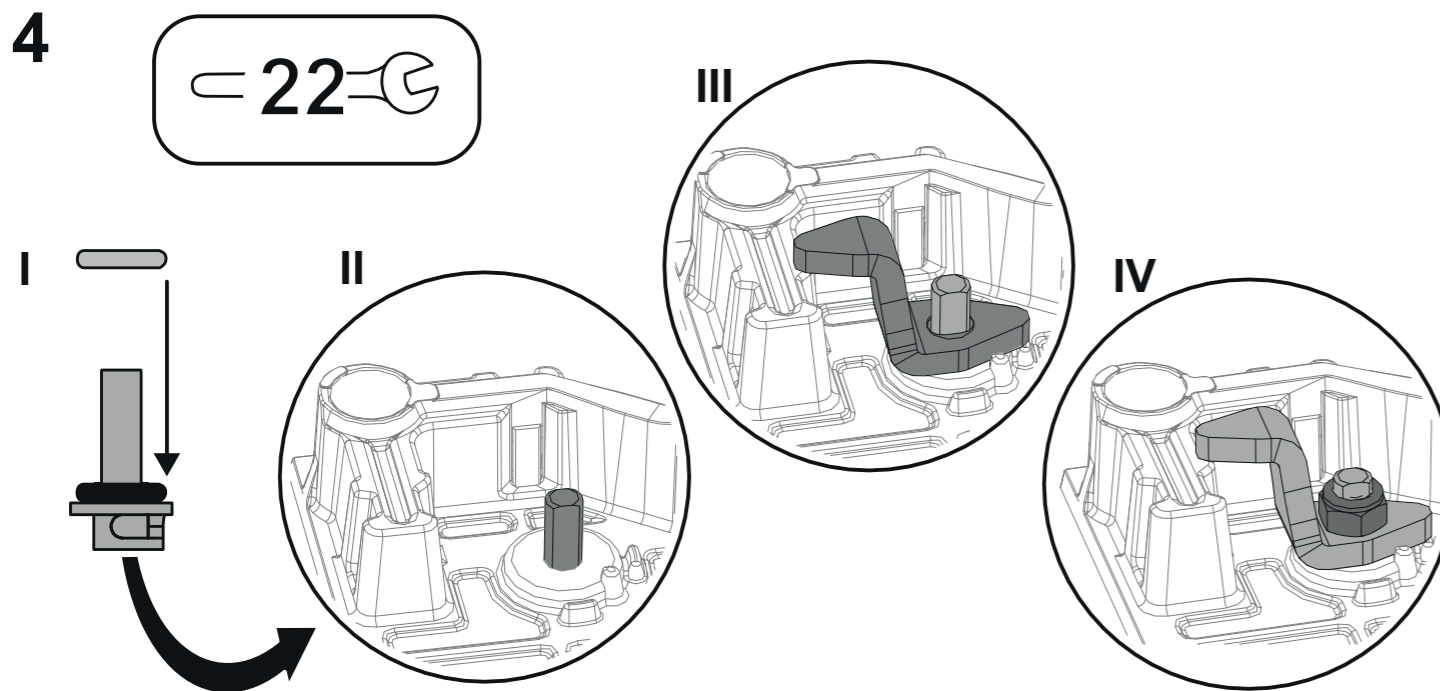

SYSTEME BREVETE - PATENTED SYSTEM

5