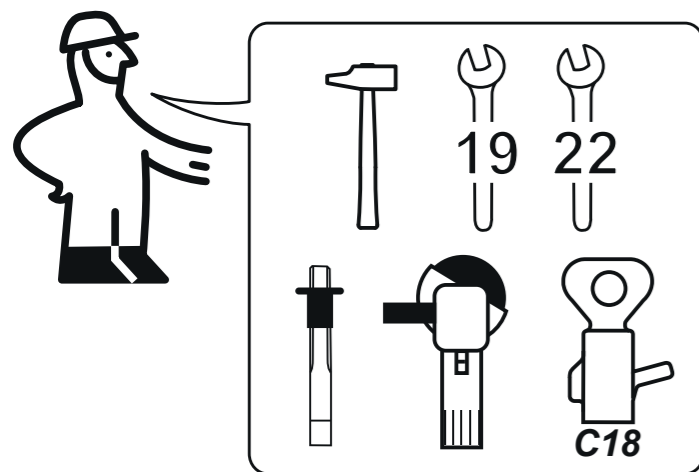

PAM D31

T-MAX i C250

P2T - L5T - L6T - M2T

- Kit SCS "Maitre" de sécurisation et d'articulation assistée pour tampons 633 x 990 mm.
- Set for SCS security and assisted articulation dedicated for "Master" cover 633 x 990 mm.