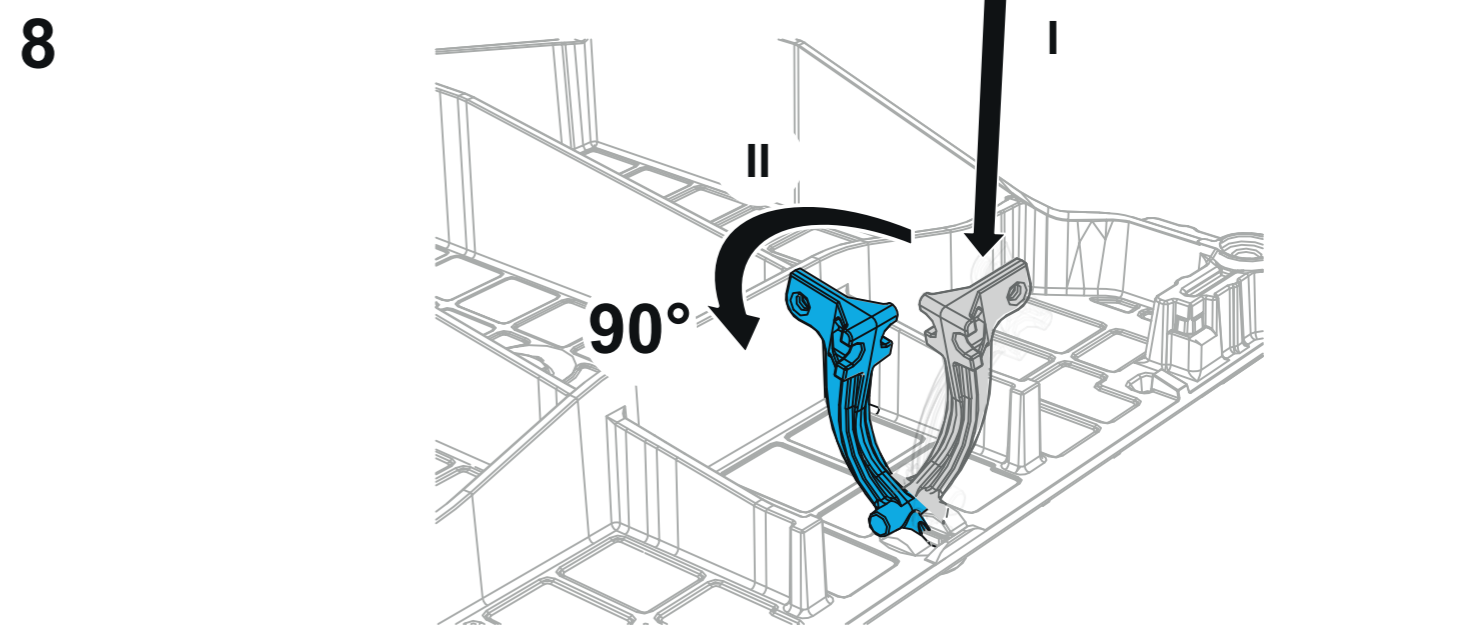

SYSTEME BREVETE - PATENTED SYSTEM

6