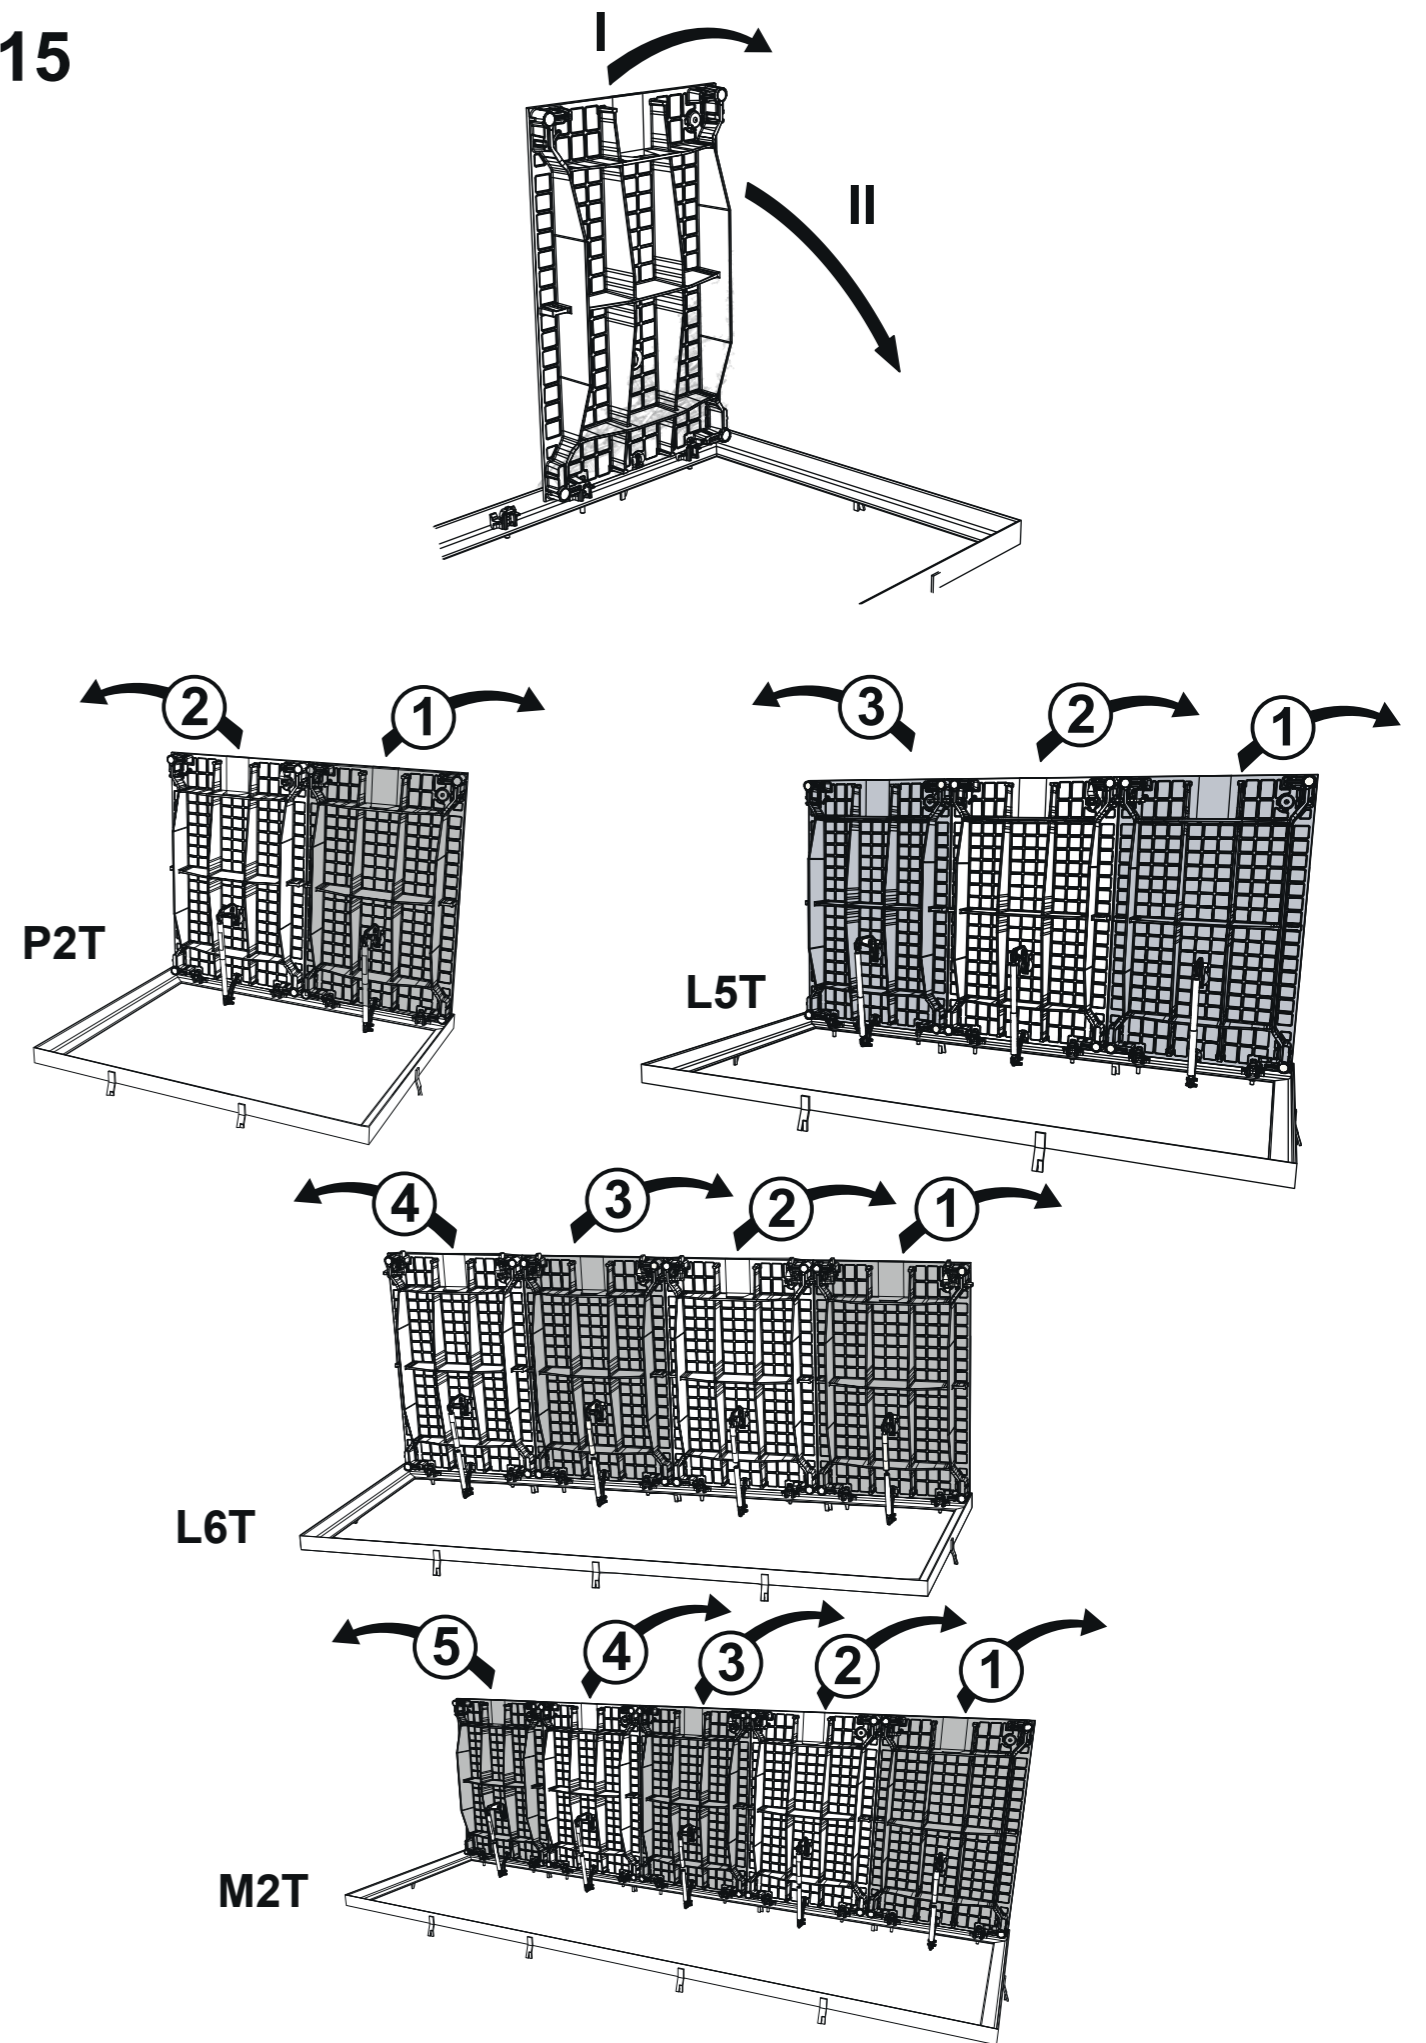

PAM D31

T-MAX i C250

P2T - L5T - L6T - M2T

- Kit SCS "Maitre" de sécurisation et d'articulation assistée pour tampons 633 x 990 mm.
- Set for SCS security and assisted articulation dedicated for "Master" cover 633 x 990 mm.

SYSTEME BREVETE - PATENTED SYSTEM

D31-3_B_5_FEVRIER_2021

SYSTEME BREVETE - PATENTED SYSTEM

5

SYSTEME BREVETE - PATENTED SYSTEM

6

13

14

SYSTEME BREVETE - PATENTED SYSTEM

9

15

SYSTEME BREVETE - PATENTED SYSTEM

10

16

19

20

17

18

21

22