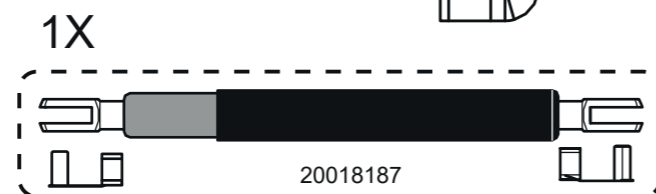

PAM D31

T-MAX i C250

P2T - L5T - L6T - M2T

- Kit SCS "Maitre" de sécurisation et d'articulation assistée pour tampons 633 x 990 mm.
- Set for SCS security and assisted articulation dedicated for "Master" cover 633 x 990 mm.

SYSTEME BREVETE - PATENTED SYSTEM

SYSTEME BREVETE - PATENTED SYSTEM

1

2

19

SYSTEME BREVETE - PATENTED SYSTEM

3

4