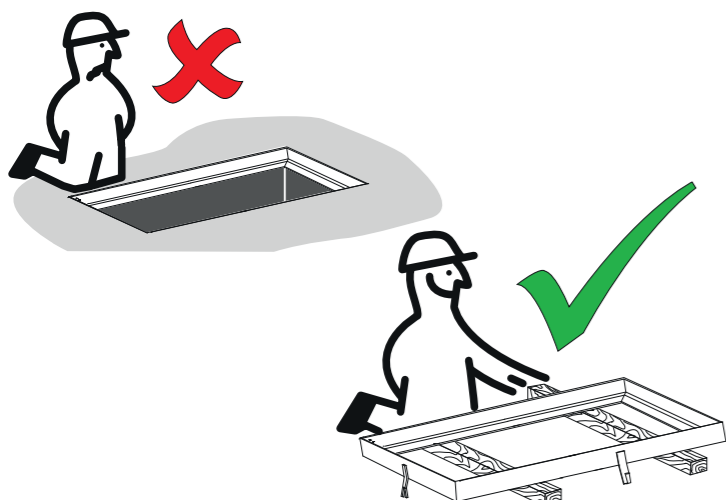

PAM D31

T-MAX i C250

P2T - L5T - L6T - M2T

- Kit SCS "Maitre" de sécurisation et d'articulation assistée pour tampons 633 x 990 mm.
- Set for SCS security and assisted articulation dedicated for "Master" cover 633 x 990 mm.