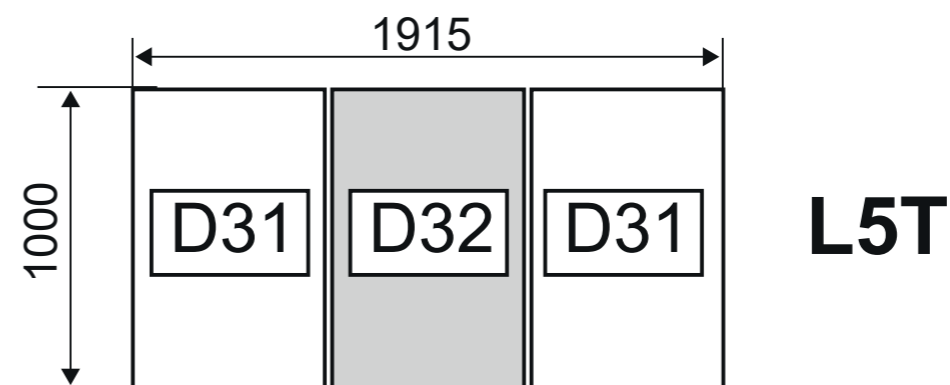

SYSTEME BREVETE - PATENTED SYSTEM