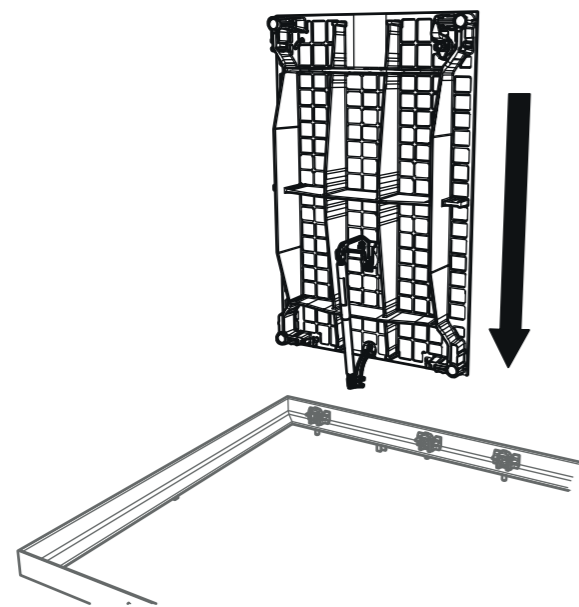

PAM D31

T-MAX i C250

P2T - L5T - L6T - M2T

- Kit SCS "Maitre" de sécurisation et d'articulation assistée pour tampons 633 x 990 mm.
- Set for SCS security and assisted articulation dedicated for "Master" cover 633 x 990 mm.

SYSTEME BREVETE - PATENTED SYSTEM

9

15

SYSTEME BREVETE - PATENTED SYSTEM

10

16

19

20