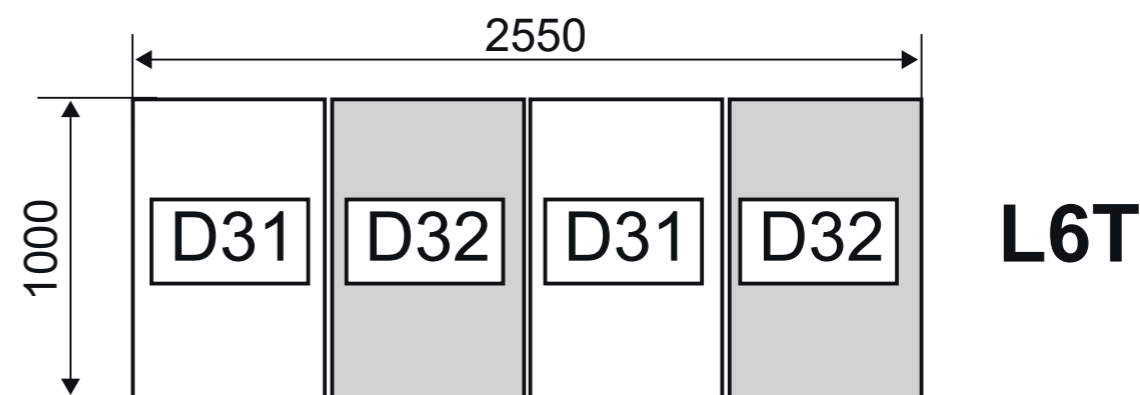

SYSTEME BREVETE - PATENTED SYSTEM