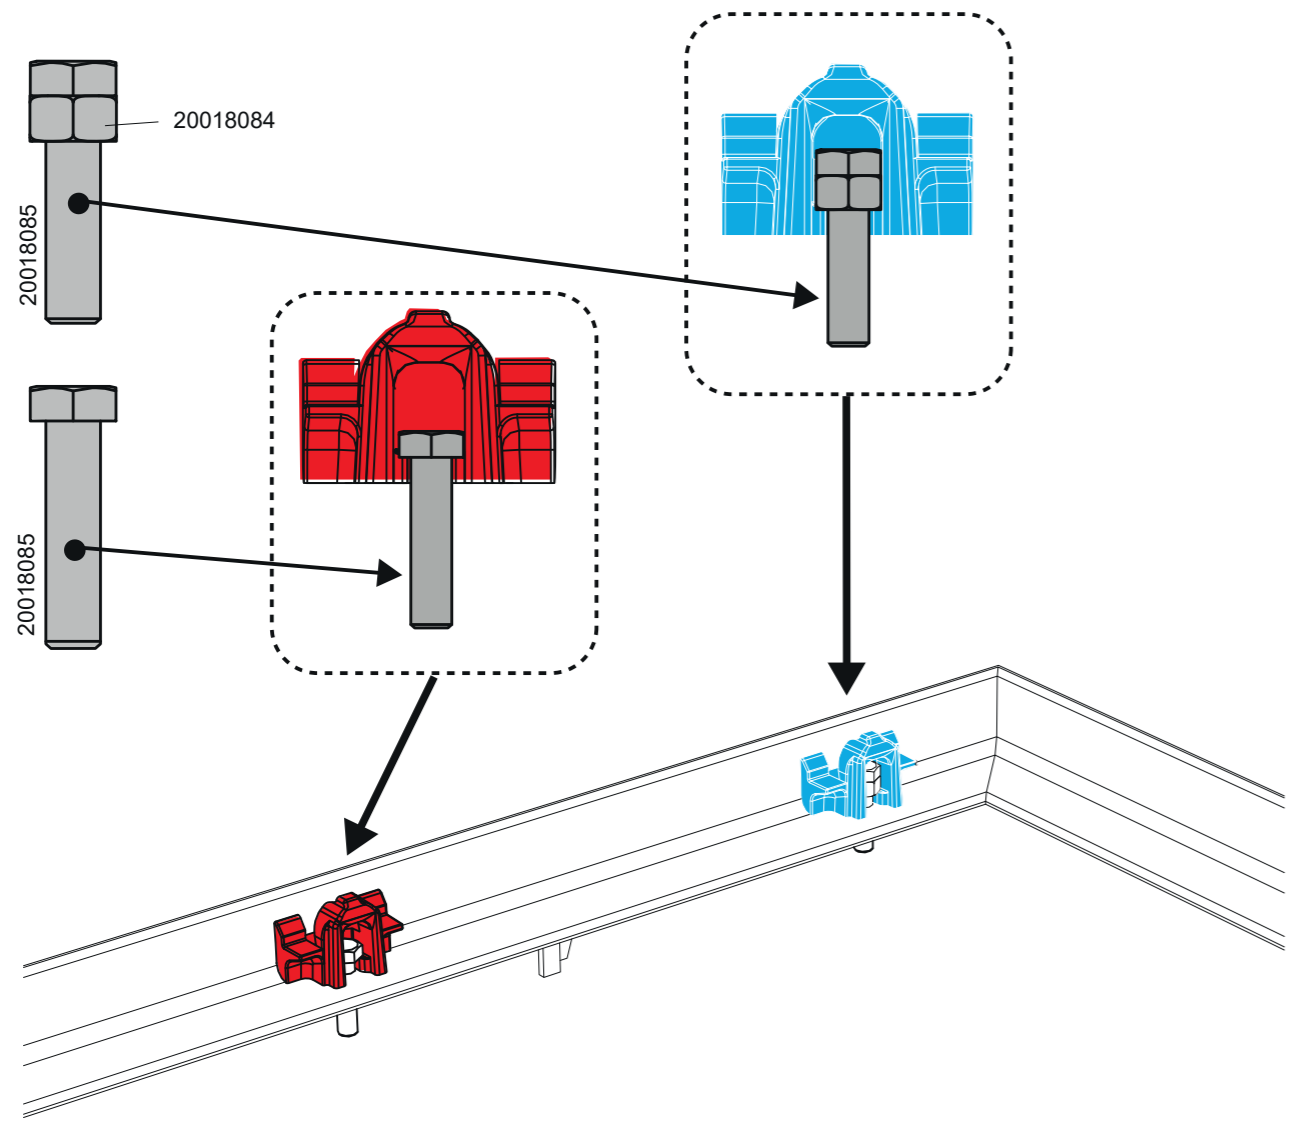

PAM D31

T-MAX i C250

P2T - L5T - L6T - M2T

- Kit SCS "Maitre" de sécurisation et d'articulation assistée pour tampons 633 x 990 mm.
- Set for SCS security and assisted articulation dedicated for "Master" cover 633 x 990 mm.

SYSTEME BREVETE - PATENTED SYSTEM

SYSTEME BREVETE - PATENTED SYSTEM

1

2

19

SYSTEME BREVETE - PATENTED SYSTEM

3

4