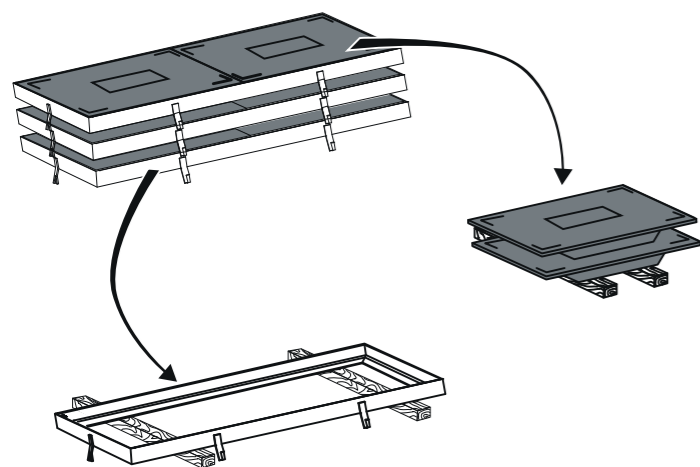

PAM D31

T-MAX i C250

P2T - L5T - L6T - M2T

- Kit SCS "Maitre" de sécurisation et d'articulation assistée pour tampons 633 x 990 mm.
- Set for SCS security and assisted articulation dedicated for "Master" cover 633 x 990 mm.

SYSTEME BREVETE - PATENTED SYSTEM

SYSTEME BREVETE - PATENTED SYSTEM

1

2

19

SYSTEME BREVETE - PATENTED SYSTEM

3

4