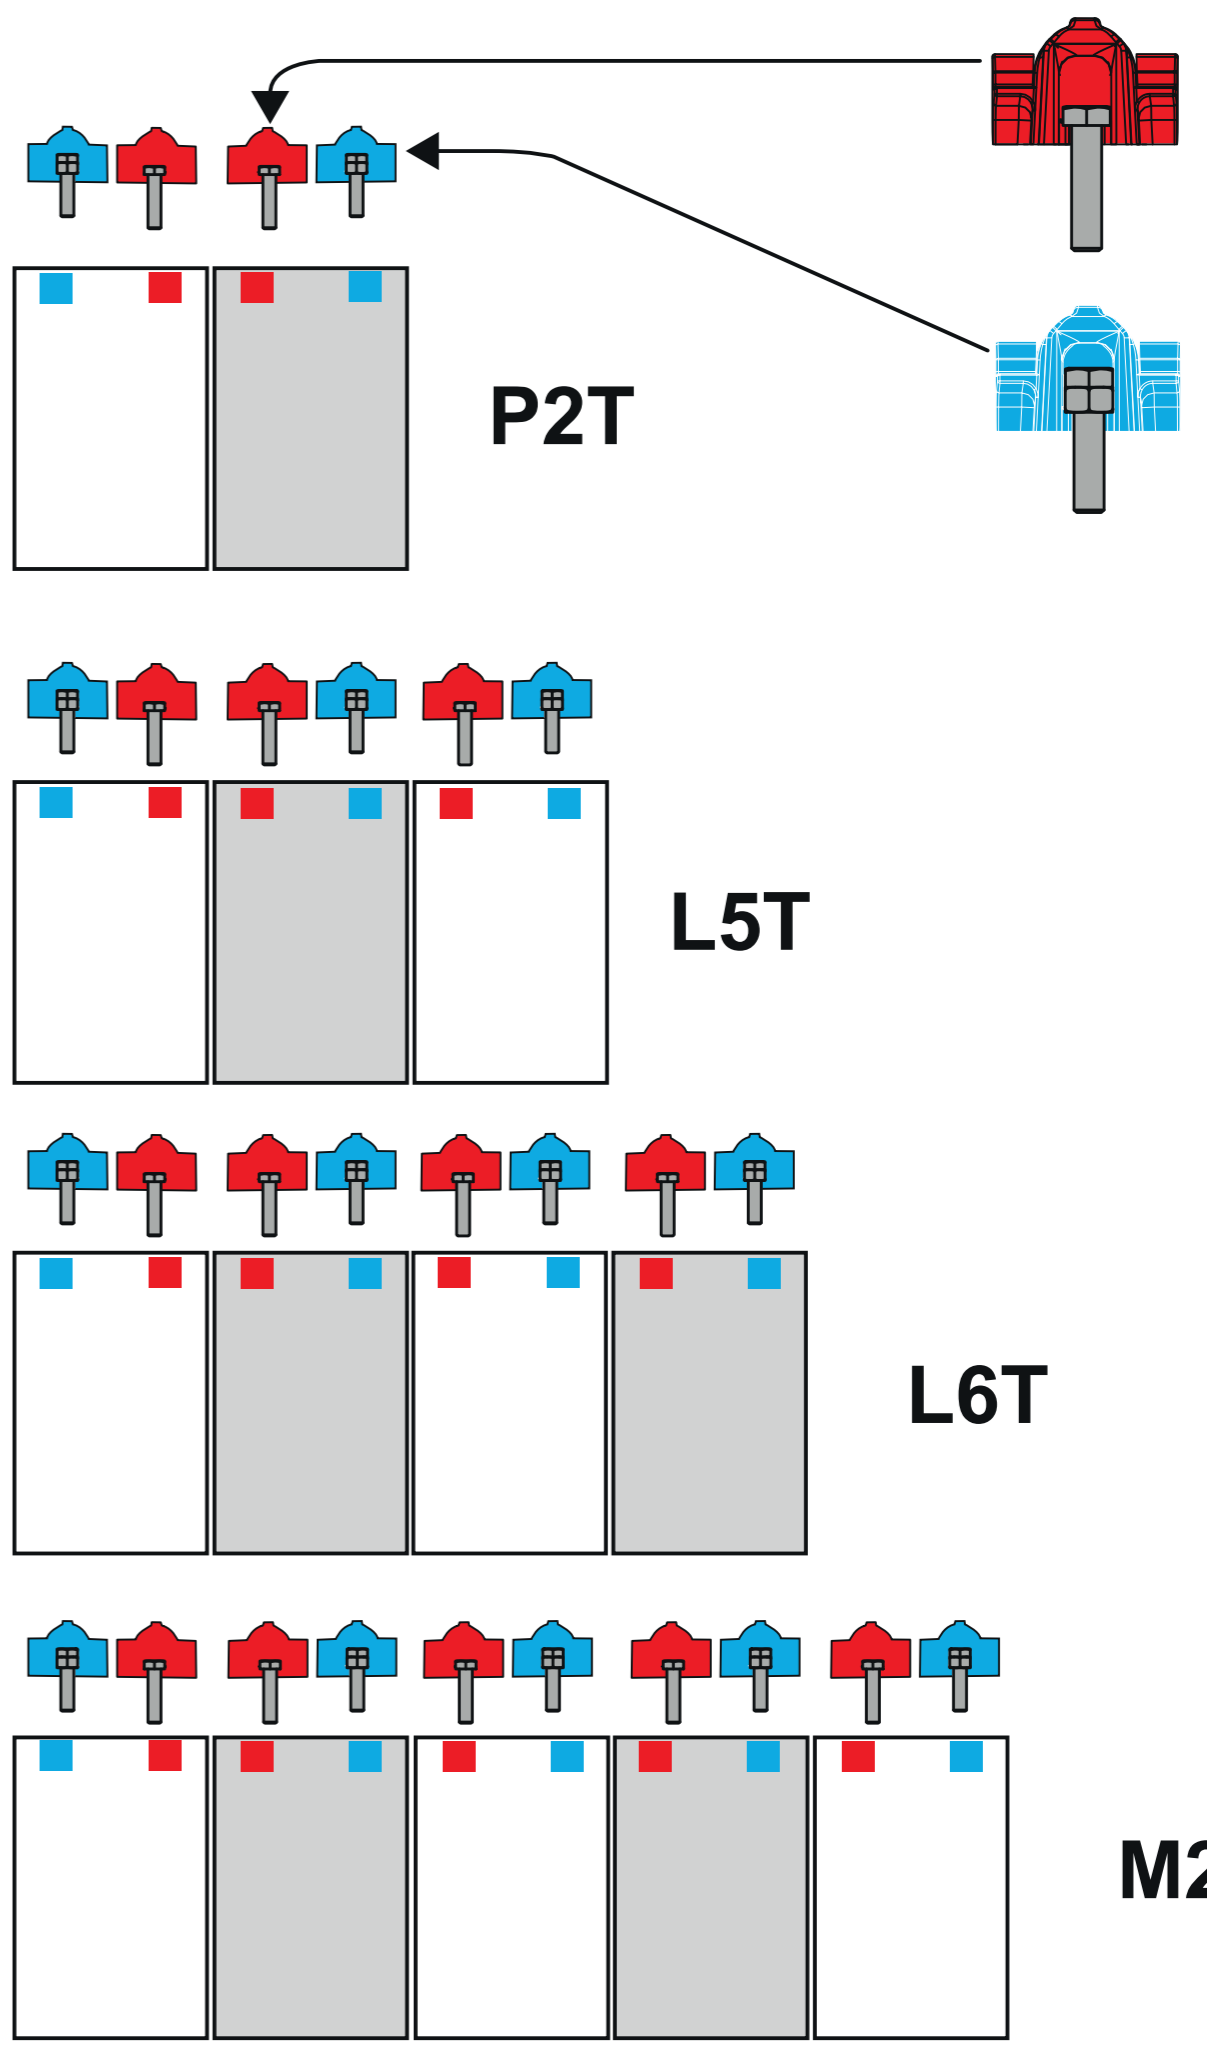

PAM D31

T-MAX i C250

P2T - L5T - L6T - M2T

- Kit SCS "Maitre" de sécurisation et d'articulation assistée pour tampons 633 x 990 mm.
- Set for SCS security and assisted articulation dedicated for "Master" cover 633 x 990 mm.

SYSTEME BREVETE - PATENTED SYSTEM

SYSTEME BREVETE - PATENTED SYSTEM

1

2

19

SYSTEME BREVETE - PATENTED SYSTEM

3

4

SYSTEME BREVETE - PATENTED SYSTEM

D31-3_B_5_FEVRIER_2021

SYSTEME BREVETE - PATENTED SYSTEM

5

SYSTEME BREVETE - PATENTED SYSTEM

6

13

14

17

18

21

22