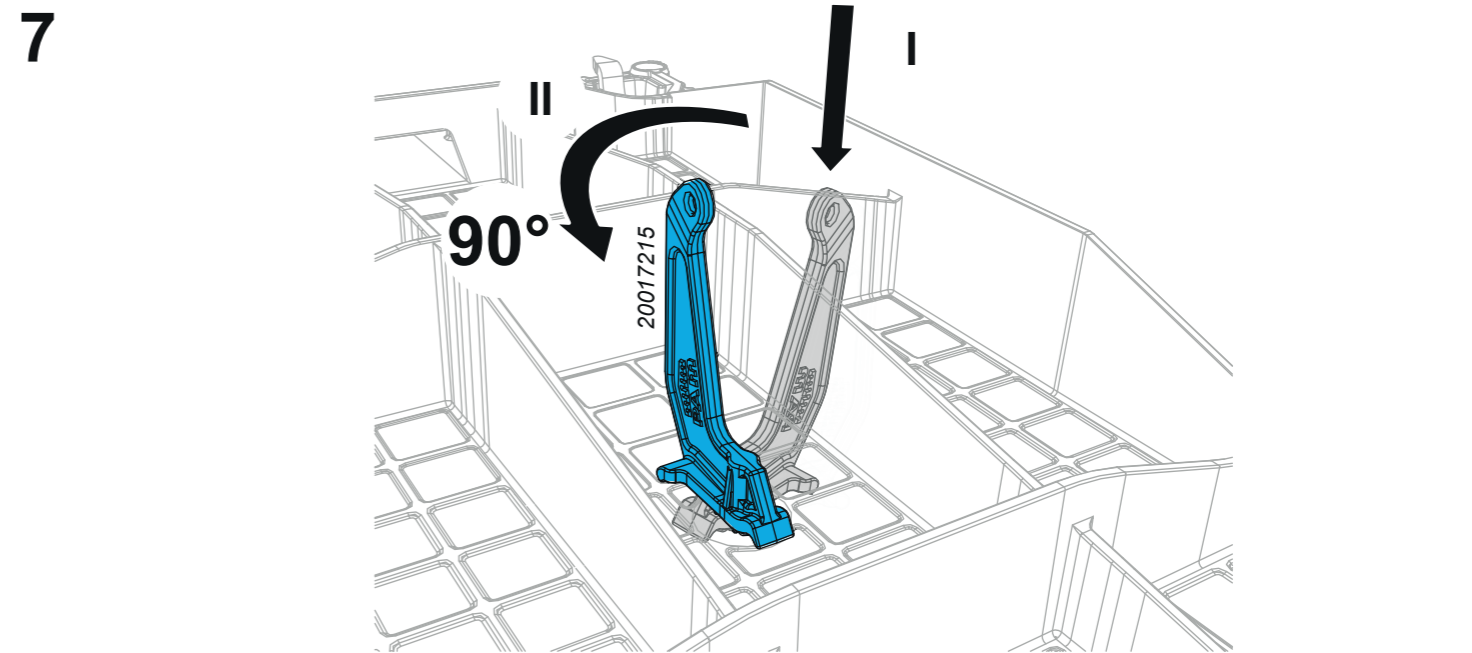

SYSTEME BREVETE - PATENTED SYSTEM

6