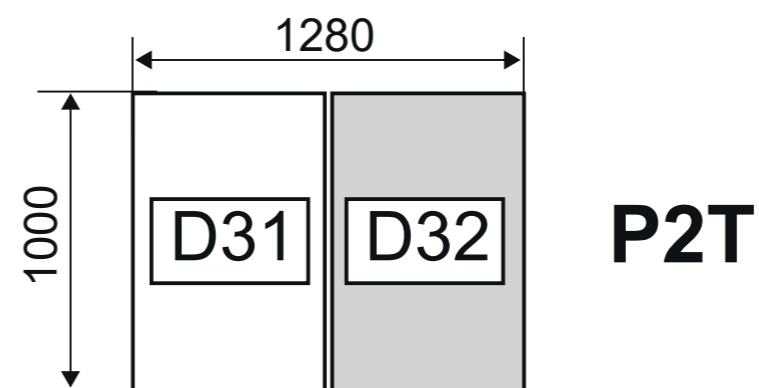

SYSTEME BREVETE - PATENTED SYSTEM