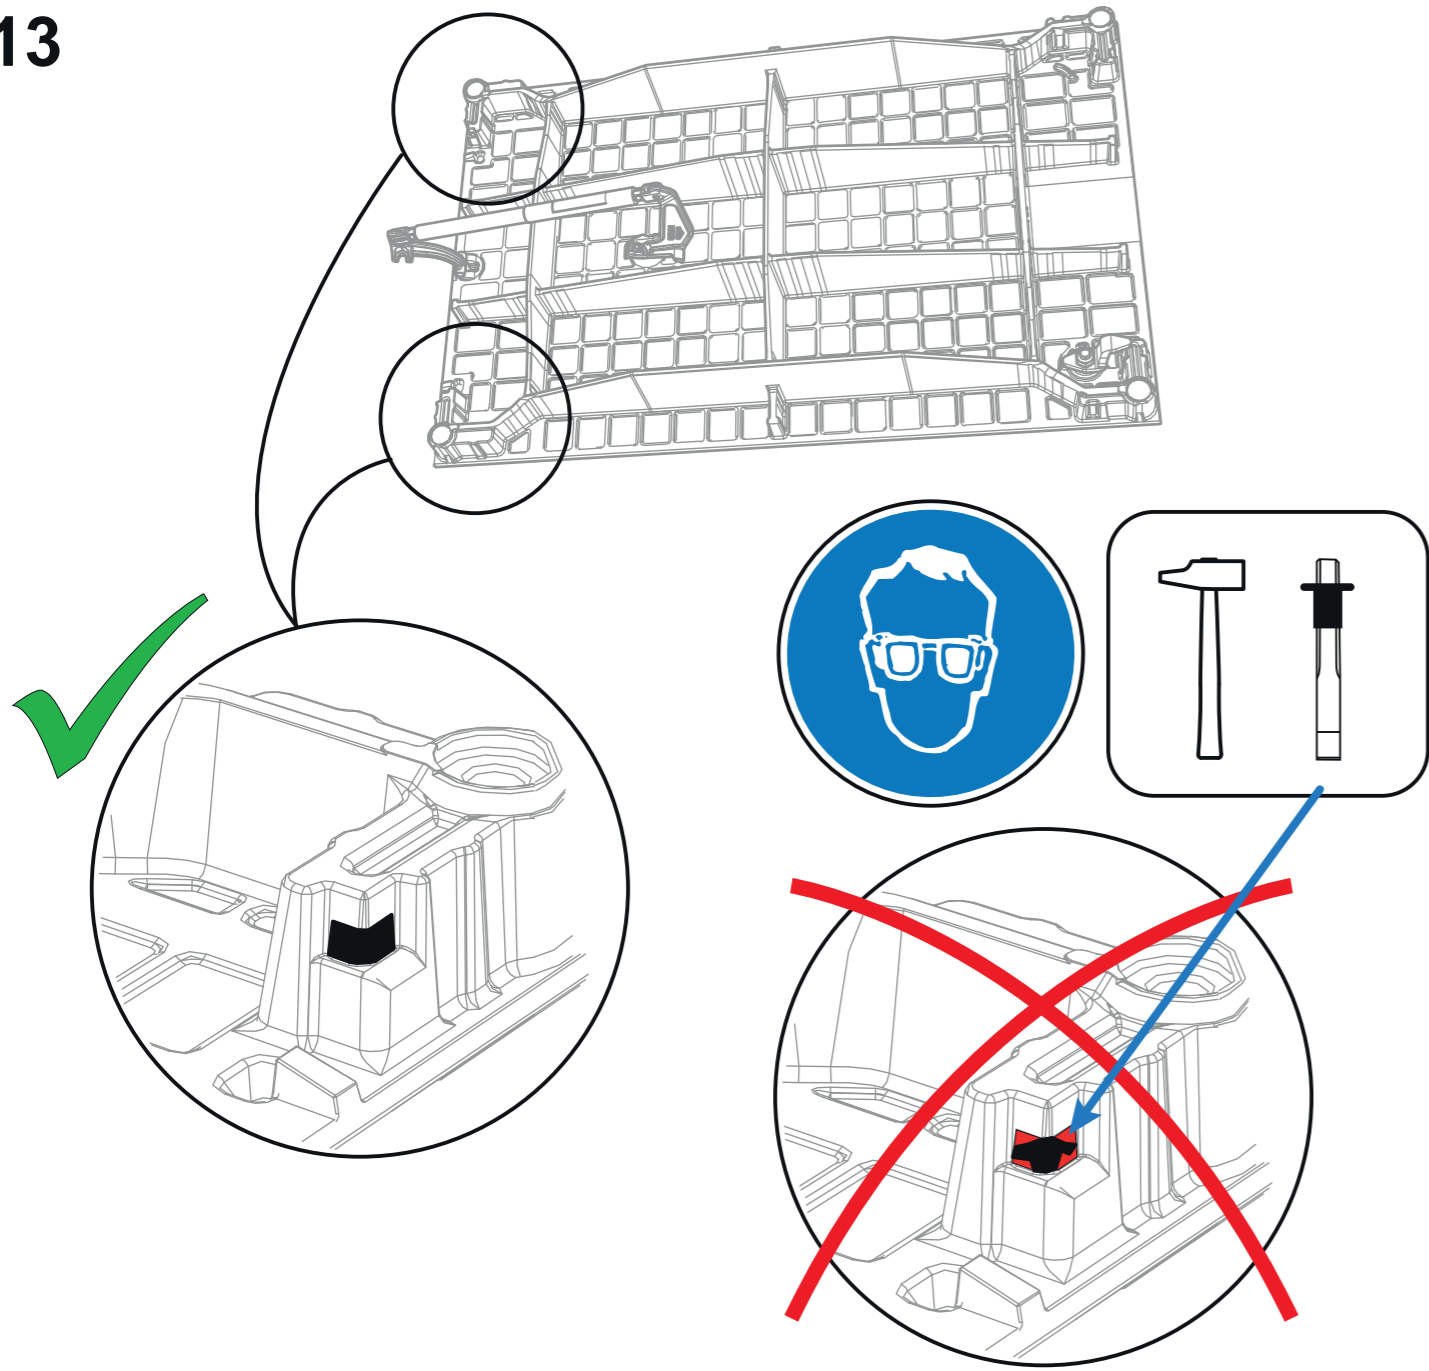

PAM D31

T-MAX i C250

P2T - L5T - L6T - M2T

- Kit SCS "Maitre" de sécurisation et d'articulation assistée pour tampons 633 x 990 mm.
- Set for SCS security and assisted articulation dedicated for "Master" cover 633 x 990 mm.

SYSTEME BREVETE - PATENTED SYSTEM

D31-3_B_5_FEVRIER_2021

SYSTEME BREVETE - PATENTED SYSTEM

5

SYSTEME BREVETE - PATENTED SYSTEM

6

13

14

SYSTEME BREVETE - PATENTED SYSTEM

9

15

SYSTEME BREVETE - PATENTED SYSTEM

10

16

19

20