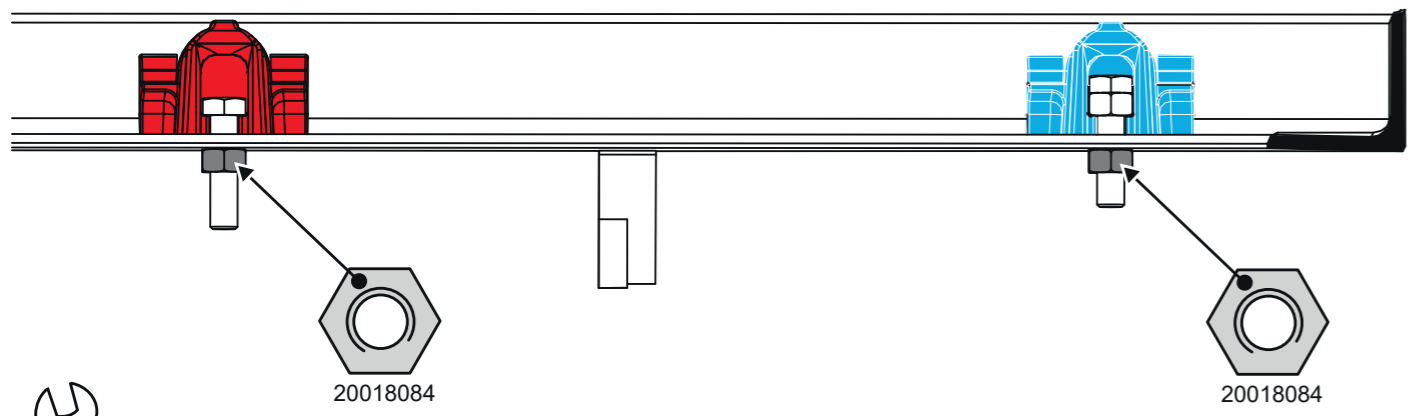

PAM D31

T-MAX i C250

P2T - L5T - L6T - M2T

- Kit SCS "Maitre" de sécurisation et d'articulation assistée pour tampons 633 x 990 mm.
- Set for SCS security and assisted articulation dedicated for "Master" cover 633 x 990 mm.

SYSTEME BREVETE - PATENTED SYSTEM

SYSTEME BREVETE - PATENTED SYSTEM

1

2

19

SYSTEME BREVETE - PATENTED SYSTEM

3

4