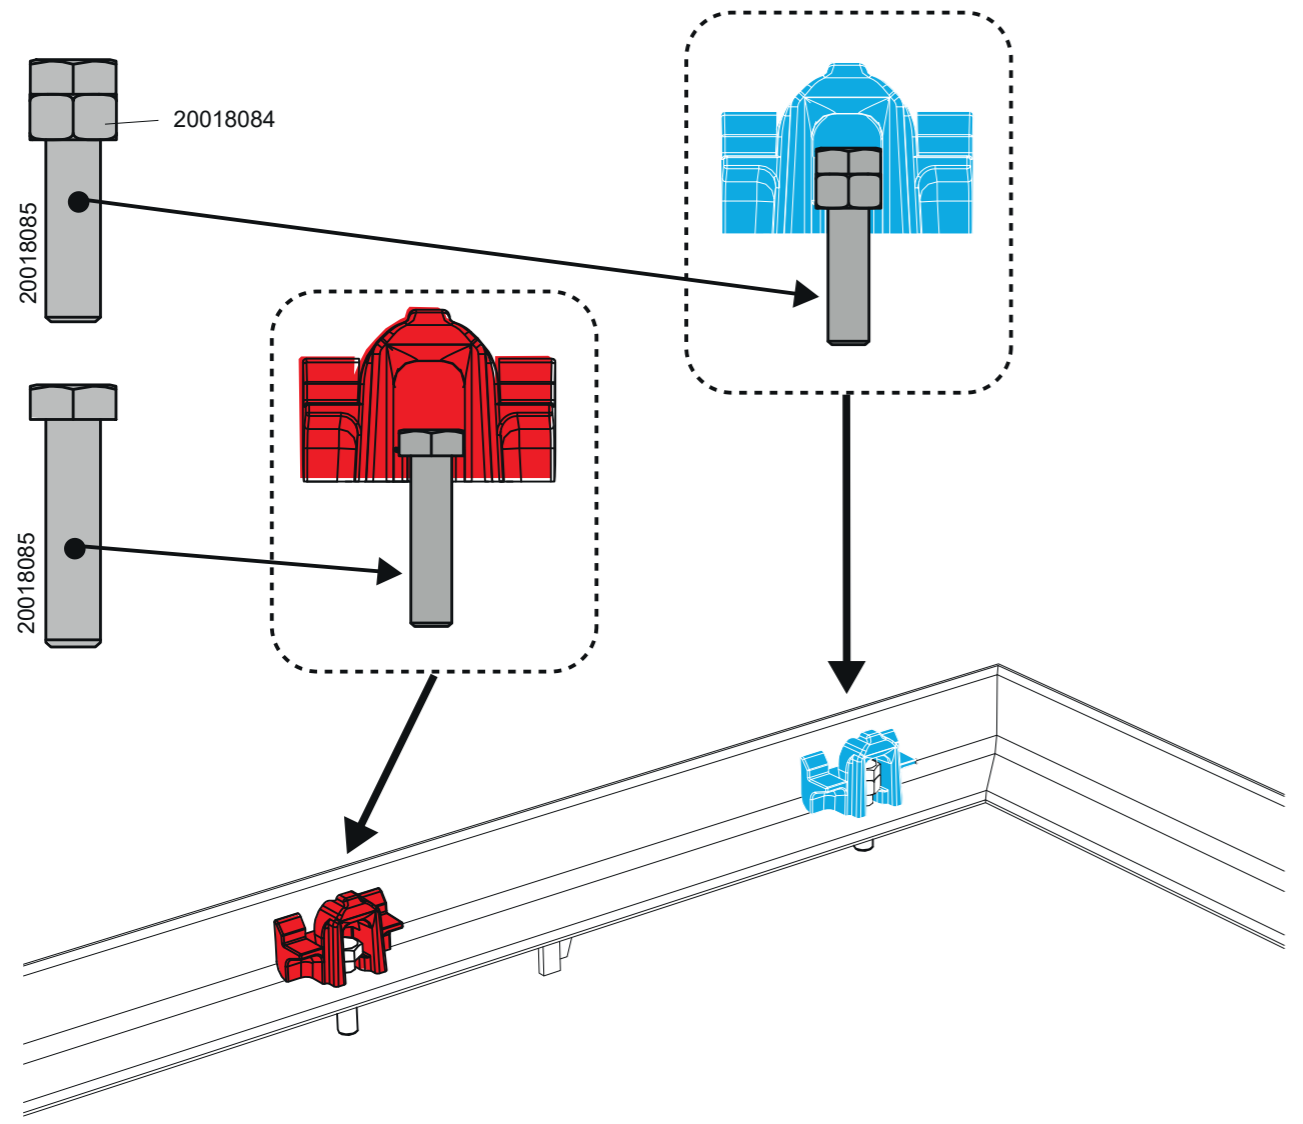

PAM D32

T-MAX i C250

P2T - L5T - L6T - M2T

- Kit SCS "Serviteur" de sécurisation et d'articulation assistée pour tampons 633 x 990 mm
- Set for SCS security and assisted articulation dedicated for "Slave" cover 633 x 990 mm.

SYSTEME BREVETE - PATENTED SYSTEM

1

2

SYSTEME BREVETE - PATENTED SYSTEM

1

2

19

SYSTEME BREVETE - PATENTED SYSTEM