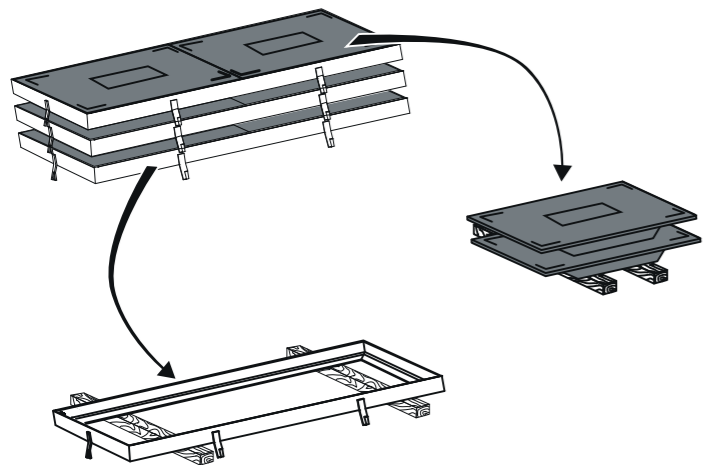

PAM D32

T-MAX i C250

P2T - L5T - L6T - M2T

- Kit SCS "Serviteur" de sécurisation et d'articulation assistée pour tampons 633 x 990 mm
- Set for SCS security and assisted articulation dedicated for "Slave" cover 633 x 990 mm.

SYSTEME BREVETE - PATENTED SYSTEM

1

2

SYSTEME BREVETE - PATENTED SYSTEM

1

2

19

SYSTEME BREVETE - PATENTED SYSTEM