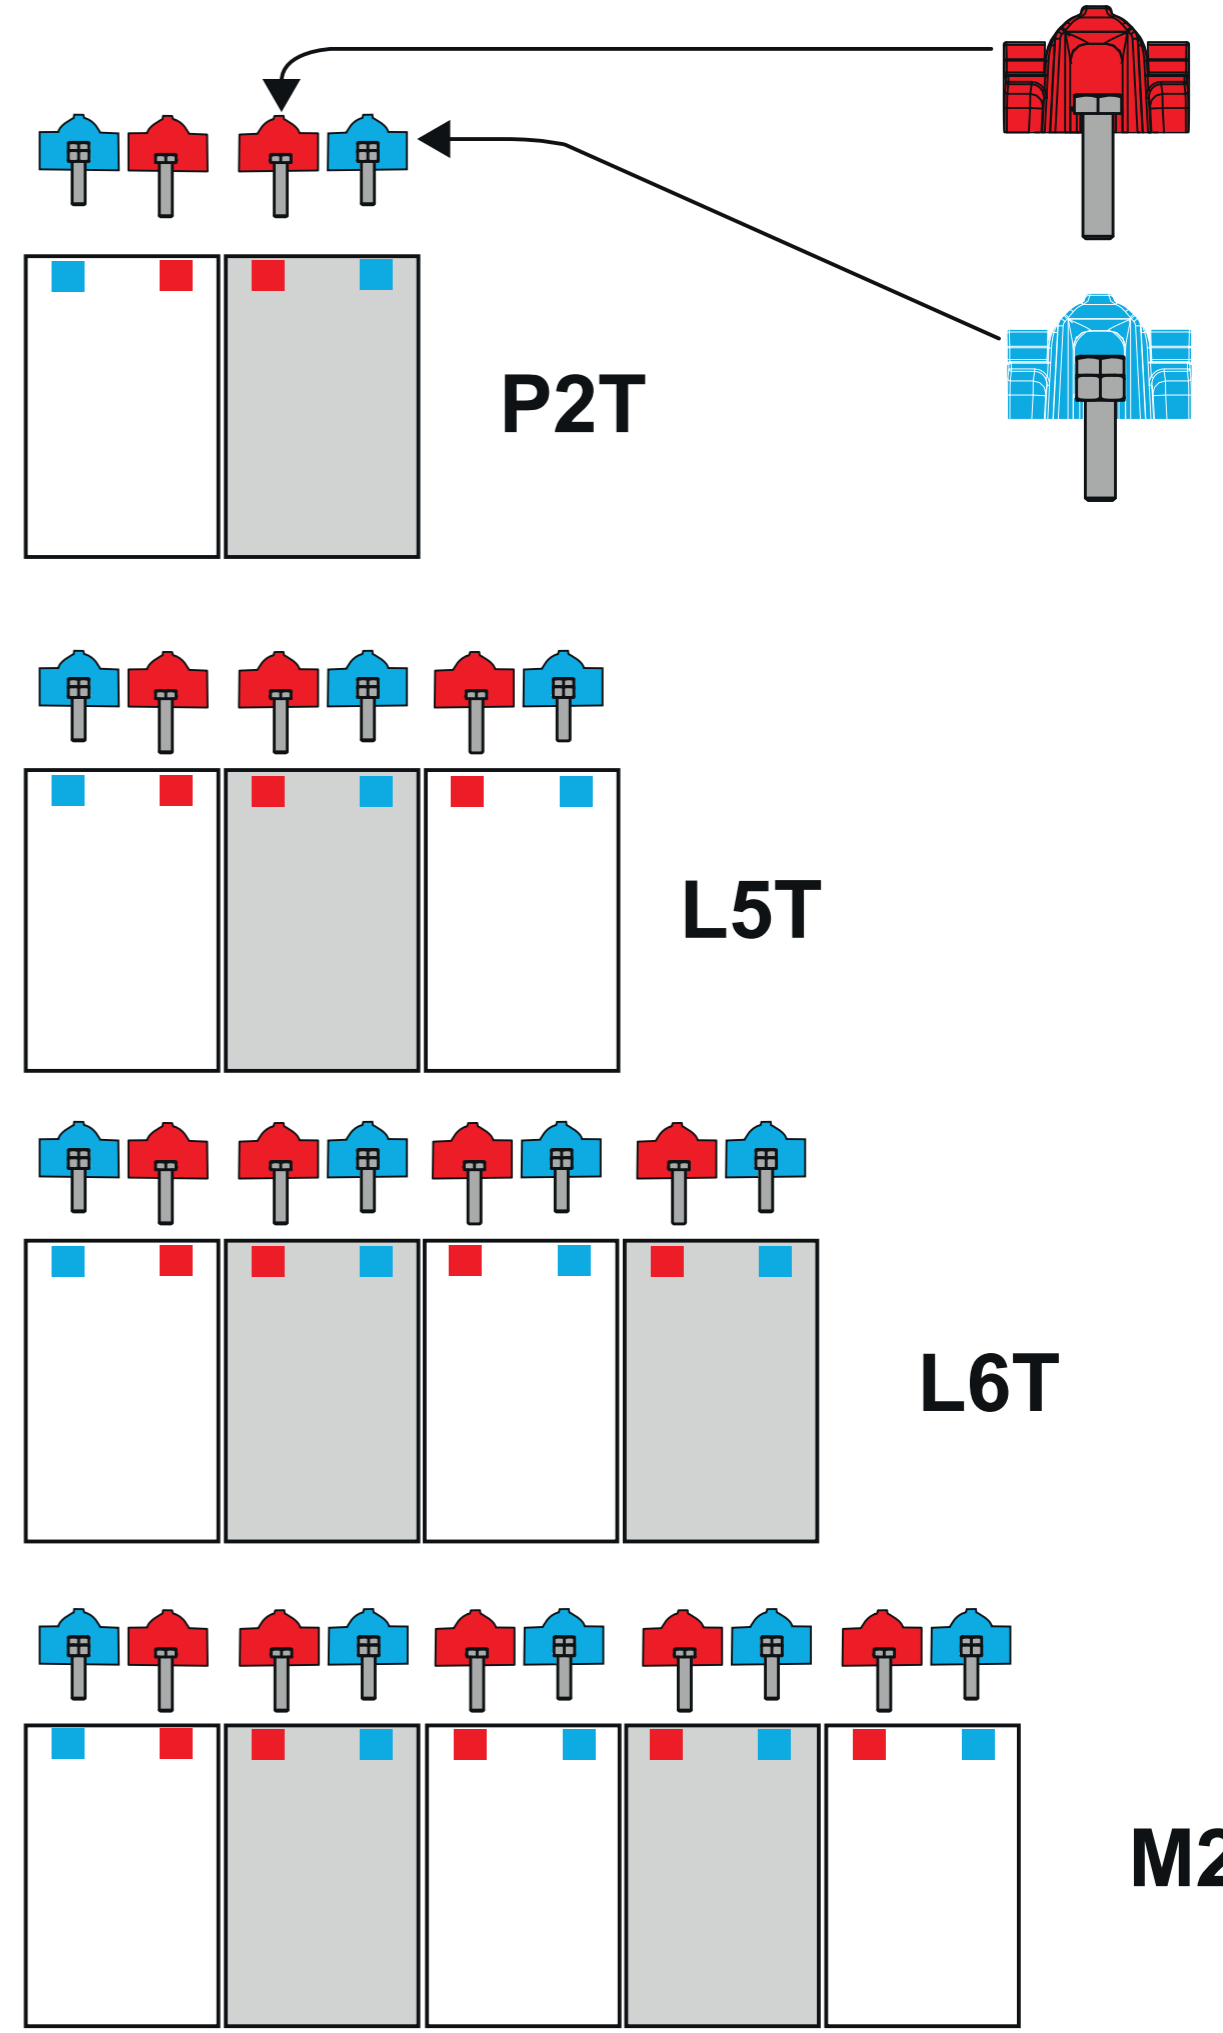

SYSTEME BREVETE - PATENTED SYSTEM

D32-3_B_5_revner_2021