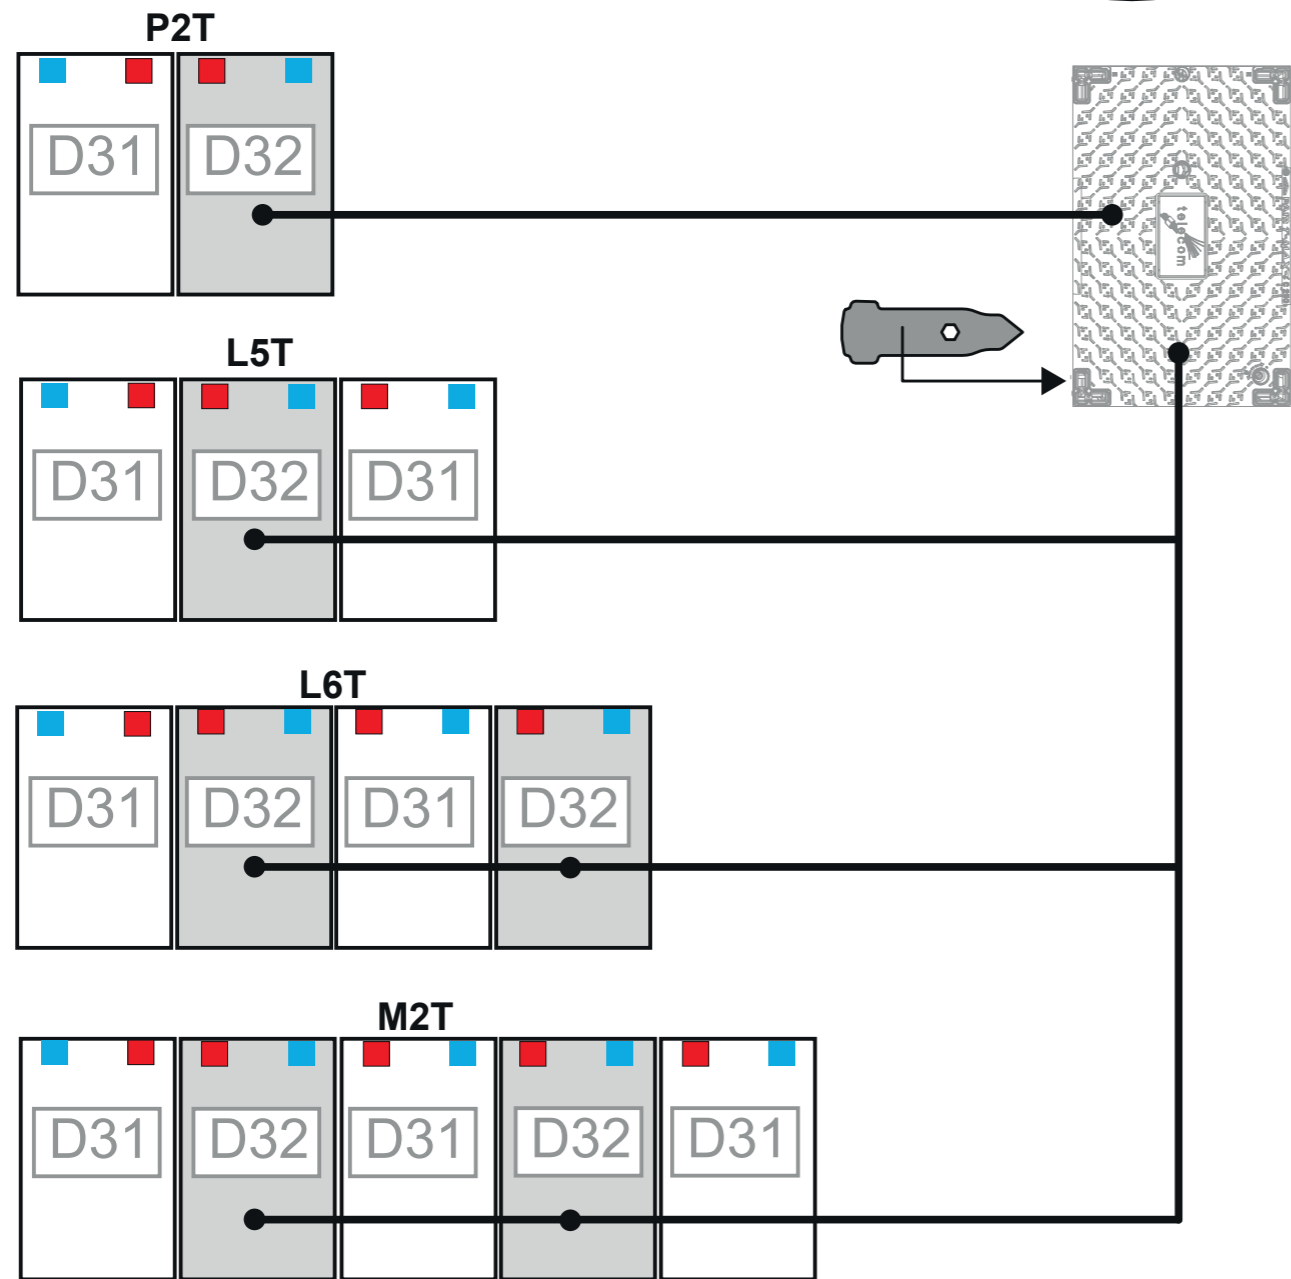

3

SYSTEME BREVETE - PATENTED SYSTEM

5

4

5

6

SYSTEME BREVETE - PATENTED SYSTEM

6