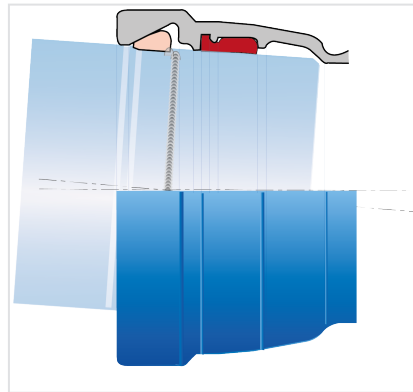

## Ensemble Raccord ALPINAL Universal Tyton PECB + Joint Universal Tyton Ve

### Coude ALPINAL Universal Tyton

DN	Poids de l'ensemble	Référence
80 mm	15.54 kg	SKA80CD00TT-E02
80 mm	15.24 kg	SKA80CE00TT-E02
100 mm	18.48 kg	SKB10CB00TT-E02
100 mm	17.88 kg	SKB10CD00TT-E02
100 mm	17.58 kg	SKB10CE00TT-E02
150 mm	27.76 kg	SKB15CB00TT-E02
150 mm	25.96 kg	SKB15CE00TT-E02
200 mm	45.48 kg	SKB20CB00TT-E02
200 mm	43.18 kg	SKB20CC00TT-E02
250 mm	59.48 kg	SKB25CB00TT-E02
250 mm	55.88 kg	SKB25CC00TT-E02
250 mm	56.08 kg	SKB25CD00TT-E02
250 mm	52.68 kg	SKB25CE00TT-E02
300 mm	85.02 kg	SKB30CB00TT-E02
300 mm	83.52 kg	SKB30CC00TT-E02
300 mm	80.12 kg	SKB30CD00TT-E02
300 mm	76.32 kg	SKB30CE00TT-E02