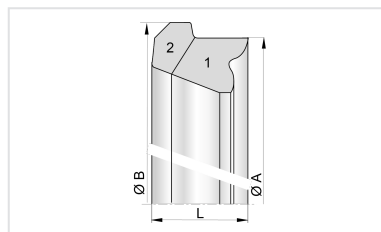

Bague de joint Standard HP