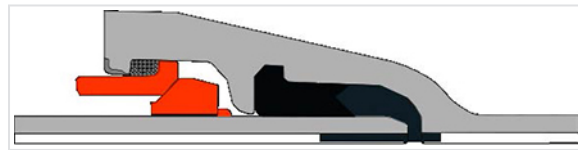

Kit PAMLOCK Fitting PECB + PAMLOCK Joint

Details

DN mm	References of anchored kit PAMLOCK	References of Standard gaskets
1400	JPC14L	JSC14BA
1500	JPC15L	JSC15BA
1600	JPC16L	JSC16BA
1800	JPC18L	JSC18BA
2000	JPC20L	JSC20BA

DN mm	PFA bar
1400	25
1500	25
1600	25
1800	16
2000	16

Linked products

PAMLOCK joint

Standard gasket for Pipes
and Fittings DN60-2000

The information on this sketch is, to the best of our knowledge correct at the time of printing. However Saint-Gobain are constantly looking at ways of improving their products and services therefore reserve the right to change without prior notice, any of the data shown. Any orders placed will be subject to our Standard Conditions of Sale, available on request.