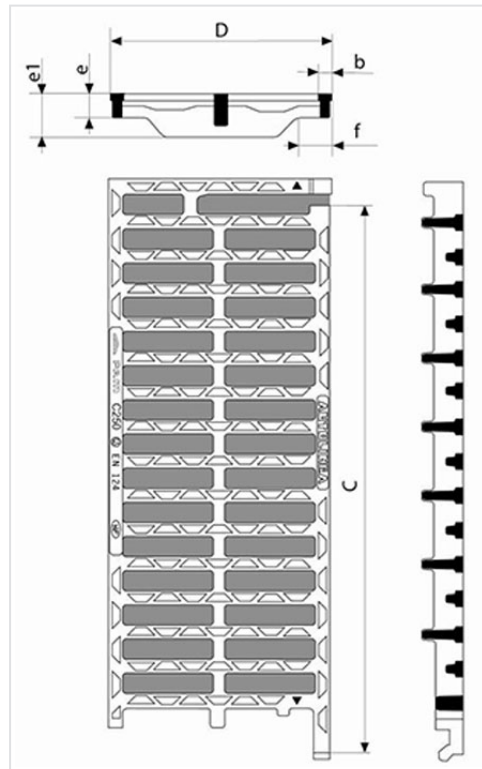

Channel grating AUTOLINEA 250 to 400 - C250 class

CxD (mm)	b (mm)	f (mm)	e (mm)	e1 (mm)	Waterway area	Packaging	Masse (kg)	References
750x250	16	40	30	50	9.00 dm ²	30	18.10	ECAL25PF
750x300	18	50	30	56	11.20 dm ²	30	19.60	ECAL30PF
750x400	24	51	30	75	15.00 dm ²	30	24.80	ECAL40PF

Hole dimensions mm	Length mm	Width mm
250	101 to 167	29
300	123 to 154	29
400	164	29

Linked products

Assembly and disassembling of the AUTOLINEA gratings

Grating AUTOLINEA C250 - Dimensions of concrete channels