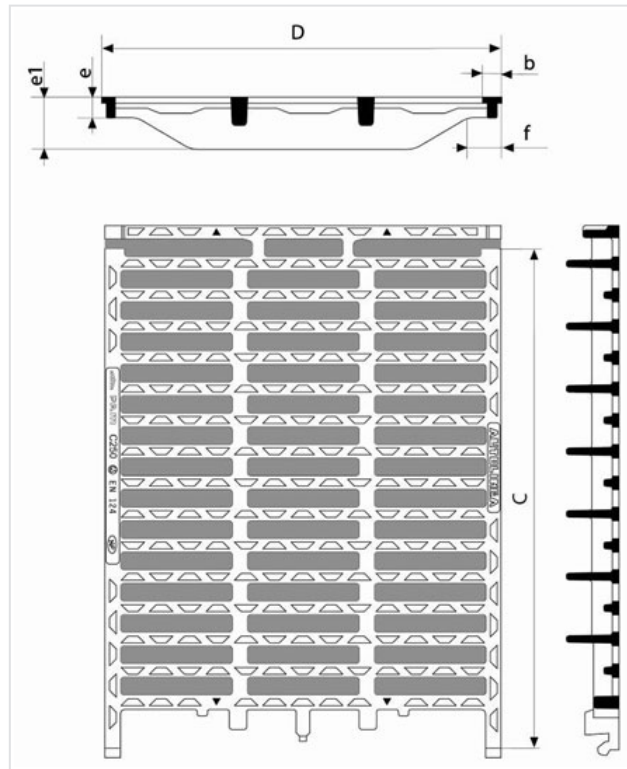

## Channel grating AUTOLINEA 500 - C250 class

CxD (mm)	b (mm)	f (mm)	e (mm)	e1 (mm)	Waterway area	Packaging	Mass (kg)	References
750x500	19	50	30	80	20.40 dm <sup>2</sup>	20	38.00	ECAL50PF

Holes dimensions : Length 145 mm, width 29 mm.