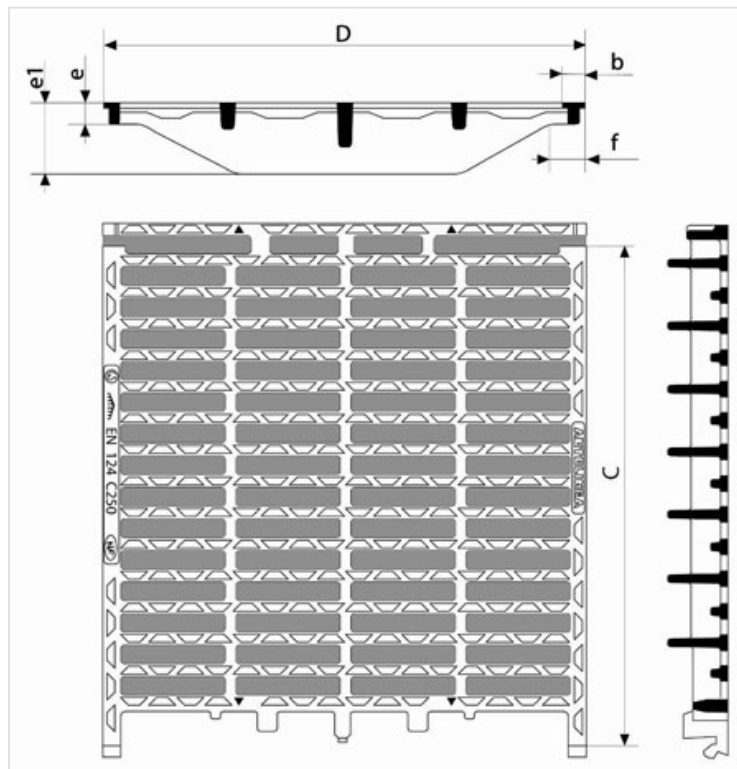

Channel grating AUTOLINEA 600 and 700 - C250 class

CxD (mm)	b (mm)	f (mm)	e (mm)	e1 (mm)	Waterway area	Packaging	Mass (kg)	References
750x600	19	50	30	85	24.60 dm ²	10	48.50	ECAL60PF
750x700	19	50	30	85	28.40 dm ²	10	59.80	ECAL70PF

Material and coating:

- Frame and grating in Ductile Iron EN GJS 400-15: water base

Origine France Garantie

- This product is made in France in our foundry in Blénod-les-Pont-A-Mousson (54), and is certified Origine France Garantie. This guarantees consumers that the product is made in France in accordance with specifications available on originefrancegarantie.fr. The certification number is: BVCert 6026906.
- "Origine France Garantie certification is awarded by an independent certification body. Checks are then carried out every year to ensure that the product is indeed 100% made in France and that at least 50% of the product's manufacturing costs (including raw materials) are of French origin".»

Field of application:

- C250 class (Group 3) according to standard EN 124-2, destined to the circulated pavements and similar locations exposed to the access of vehicles.
- Channels located along pavement kerbs, excluding singular points which may be subject to crosswise traffic.

Hole dimensions mm	Length mm	Width mm
600	130	29
700	156	29

Linked products

Assembly and disassembling of the AUTOLINEA gratings

Grating AUTOLINEA C250 - Dimensions of concrete channels

The information on this sketch is, to the best of our knowledge correct at the time of printing. However Saint-Gobain are constantly looking at ways of improving their products and services therefore reserve the right to change without prior notice, any of the data shown. Any orders placed will be subject to our Standard Conditions of Sale, available on request.