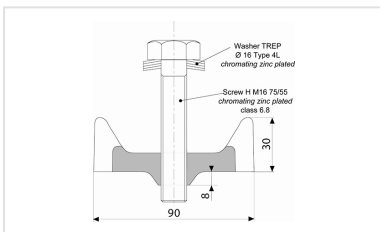

Channel grating MECALINEA 250 to 400 - C250 class

CxD (mm)	b (mm)	f (mm)	e (mm)	e1 (mm)	Waterway area	Packaging	Mass (kg)	References
750x250	28	35	27	45	6.06 dm ²	30	17.51	ECML25PF
750x300	28	35	27	35	8.04 dm ²	30	22.52	ECML30PF
750x350	28	35	27	35	10.18 dm ²	20	30.00	ECML35PF
750x400	28	35	27	35	12.24 dm ²	20	35.00	ECML40PF

- Format 400 available with round holes.

Format of the gratings	Holes dimensions (mm)	
	Length	Width
250	85	27 to 27.5
300	61 to 110	27 to 27.5
350	135	27 to 27.5
400	160	27 to 27.5

Linked products

Chaining device for MECALINEA grating

Grating MECALINEA C250 - Dimensions of concrete channels

The information on this sketch is, to the best of our knowledge correct at the time of printing. However Saint-Gobain are constantly looking at ways of improving their products and services therefore reserve the right to change without prior notice, any of the data shown. Any orders placed will be subject to our Standard Conditions of Sale, available on request.