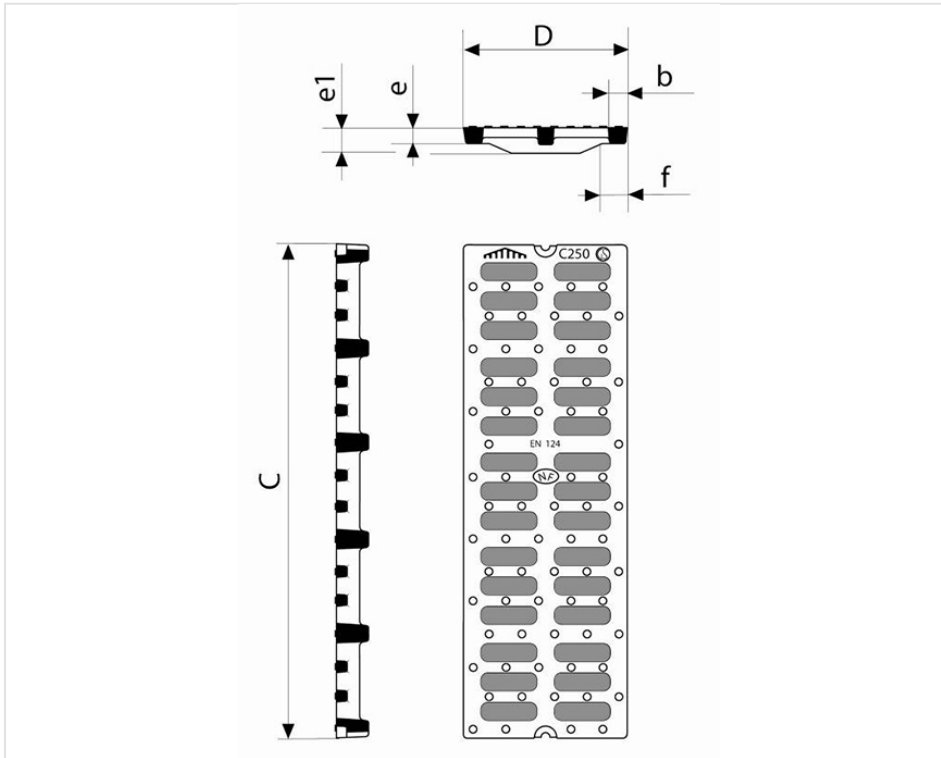

Channel grating MECALINEA 250 to 400 - C250 class

CxD (mm)	b (mm)	f (mm)	e (mm)	e1 (mm)	Waterway area	Packaging	Mass (kg)	References
750x250	28	35	27	45	6.06 dm ²	30	17.51	ECML25PF
750x300	28	35	27	35	8.04 dm ²	30	22.52	ECML30PF
750x350	28	35	27	35	10.18 dm ²	20	30.00	ECML35PF
750x400	28	35	27	35	12.24 dm ²	20	35.00	ECML40PF

Field of application:

- C250 class (Group 3) according to standard EN 124-2, destined to the circulated pavements and similar locations exposed to the access of vehicles.

Main characteristics:

- [Mechanical chaining](#)
- Protection against theft, cannot be dismantled without tool
- [Implementation](#)

- Format 400 available with round holes.

Format of the gratings	Holes dimensions (mm)	
	Length	Width
250	85	27 to 27.5
300	61 to 110	27 to 27.5
350	135	27 to 27.5
400	160	27 to 27.5

Linked products

Chaining device for MECALINEA grating

Grating MECALINEA C250 - Dimensions of concrete channels

The information on this sketch is, to the best of our knowledge correct at the time of printing. However Saint-Gobain are constantly looking at ways of improving their products and services therefore reserve the right to change without prior notice, any of the data shown. Any orders placed will be subject to our Standard Conditions of Sale, available on request.