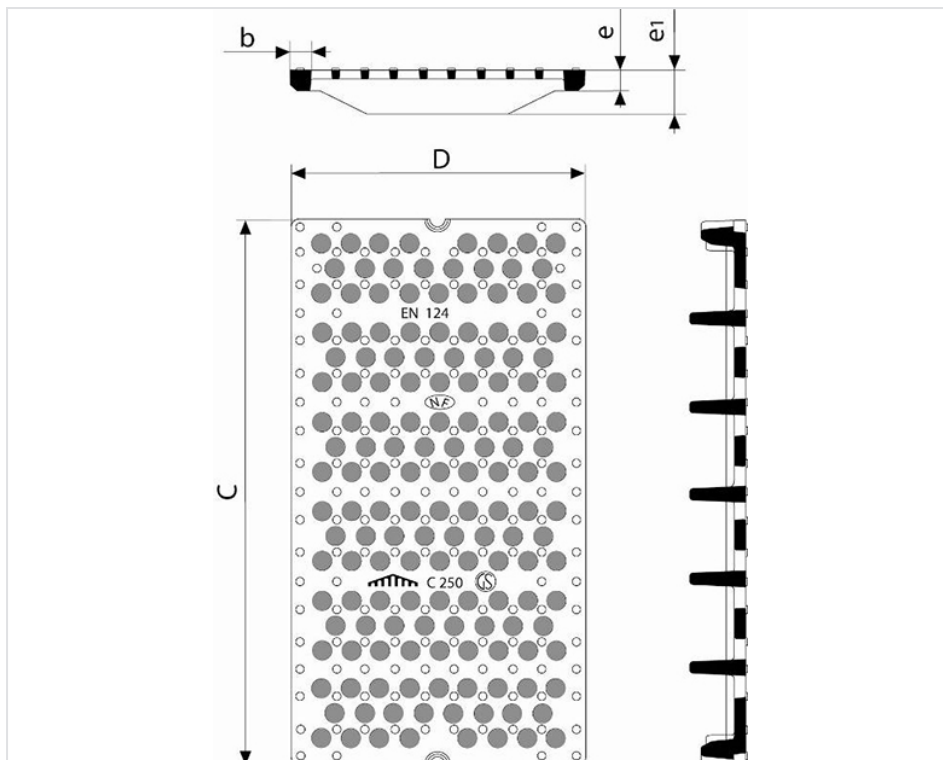

Channel grating with rounds holes MECALINEA 400 and 600 - C250 class

| CxD (mm) | b (mm) | e (mm) | e1 (mm) | Waterway area         | Packaging | Mass (kg) | References |
|----------|--------|--------|---------|-----------------------|-----------|-----------|------------|
| 750x400  | 27     | 27     | 70      | 10.88 dm <sup>2</sup> | 10        | 32.00     | ECML40RF   |
| 750x600  | 27     | 27     | 76      | 17.10 dm <sup>2</sup> | 10        | 54.00     | ECML60RF   |