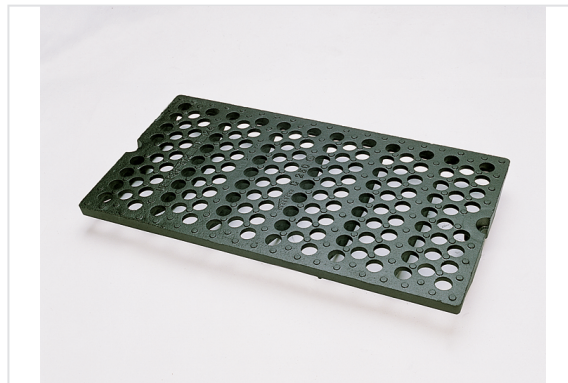

Channel grating with rounds holes MECALINEA 400 and 600 - C250 class

| CxD (mm) | b (mm) | e (mm) | e1 (mm) | Waterway area         | Packaging | Mass (kg) | References |
|----------|--------|--------|---------|-----------------------|-----------|-----------|------------|
| 750x400  | 27     | 27     | 70      | 10.88 dm <sup>2</sup> | 10        | 32.00     | ECML40RF   |
| 750x600  | 27     | 27     | 76      | 17.10 dm <sup>2</sup> | 10        | 54.00     | ECML60RF   |

## Material and coating:

- Frame and grating in Ductile Iron EN GJS 400-15: water base

## Field of application:

- C250 class (Group 3) according to standard EN 124-2, destined to the circulated pavements and similar locations exposed to the access of vehicles.

## Linked products

Chaining device for  
MECALINEA grating

Grating MECALINEA C250 -  
Dimensions of concrete  
channels

*The information on this sketch is, to the best of our knowledge correct at the time of printing. However Saint-Gobain are constantly looking at ways of improving their products and services therefore reserve the right to change without prior notice, any of the data shown. Any orders placed will be subject to our Standard Conditions of Sale, available on request.*