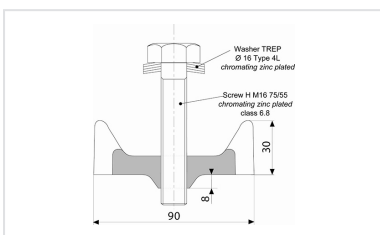

Channel grating with rounds holes MECALINEA 400 and 600 - C250 class

| CxD (mm) | b (mm) | e (mm) | e1 (mm) | Waterway area         | Packaging | Mass (kg) | References |
|----------|--------|--------|---------|-----------------------|-----------|-----------|------------|
| 750x400  | 27     | 27     | 70      | 10.88 dm <sup>2</sup> | 10        | 32.00     | ECML40RF   |
| 750x600  | 27     | 27     | 76      | 17.10 dm <sup>2</sup> | 10        | 54.00     | ECML60RF   |

## Linked products

Chaining device for  
MECALINEA grating

Grating MECALINEA C250 -  
Dimensions of concrete  
channels

*The information on this sketch is, to the best of our knowledge correct at the time of printing. However Saint-Gobain are constantly looking at ways of improving their products and services therefore reserve the right to change without prior notice, any of the data shown. Any orders placed will be subject to our Standard Conditions of Sale, available on request.*