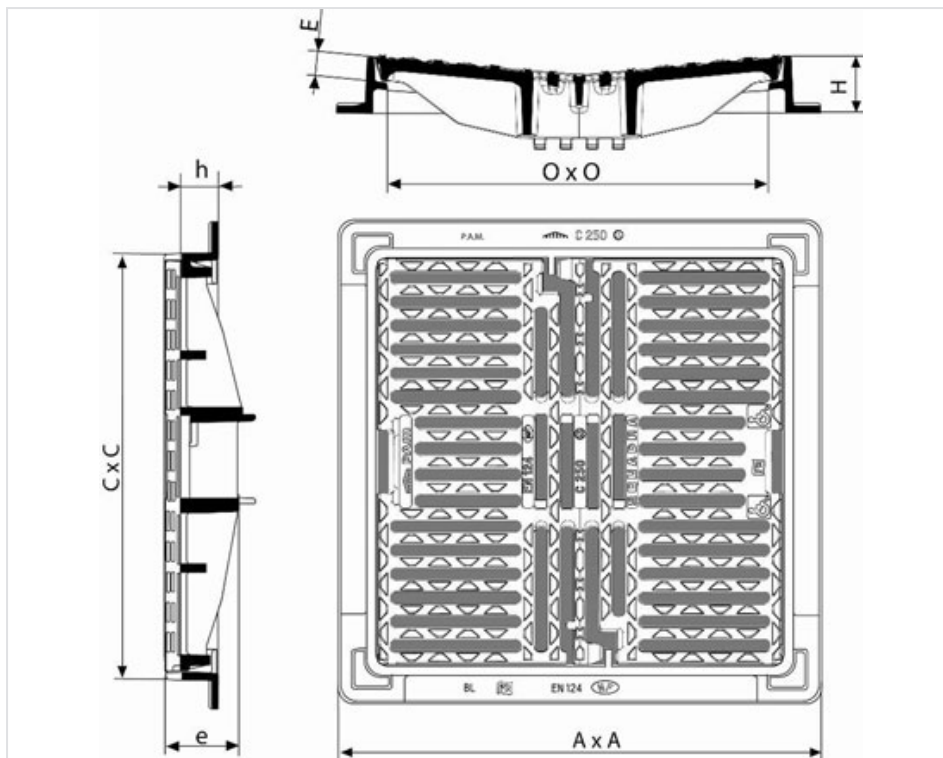

Concave grating SQUADRA 500 and 600 - C250 class

AxA (mm)	CxC (mm)	OxO (mm)	H (mm)	h (mm)	E (mm)	e (mm)	Total Mass (kg)	Grating mass (kg)	Waterway area	Packaging	References
512x512	448x448	400x400	63	40	30	85	32.60	20.9	7.00 dm ²	10	ECSQ50CFX11
620x620	548x548	500x500	68	41	30	109	44.50	31.5	12.80 dm ²	10	ECSQ60CFX11

Width holes: [500] and [600] 18 mm - Length holes: [500] 80 to 128 mm [600] 130 to 178 mm

Material and coating:

- Frame and grating in Ductile Iron EN GJS 400-15: water base

Origine France Garantie

- This product is made in France in our foundry in Blénod-les-Pont-A-Mousson (54), and is certified Origine France Garantie. This guarantees consumers that the product is made in France in accordance with specifications available on originefrancegarantie.fr. The certification number is: BVCert 6026906.
- *"Origine France Garantie certification is awarded by an independent certification body. Checks are then carried out every year to ensure that the product is indeed 100% made in France and that at least 50% of the product's manufacturing costs (including raw materials) are of French origin".*