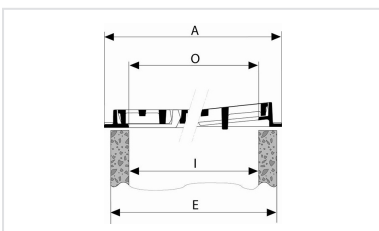

Material and coating:

- Frame and grating in Ductile Iron EN GJS 400-15: water base

Origine France Garantie

- This product is made in France in our foundry in Blénod-les-Pont-A-Mousson (54), and is certified Origine France Garantie. This guarantees consumers that the product is made in France in accordance with specifications available on originefrancegarantie.fr. The certification number is: BVCert 6026906.
- *"Origine France Garantie certification is awarded by an independent certification body. Checks are then carried out every year to ensure that the product is indeed 100% made in France and that at least 50% of the product's manufacturing costs (including raw materials) are of French origin".*

Field of application:

- C250 class (Group 3) according to standard EN 124-2, destined to the circulated pavements and similar locations exposed to the access of vehicles.
- Omnidirectional punctual collection.
- Conform to the legislation concerning the progression of the people with reduced mobility.

Main characteristics:

- Automatic locking by spring bar
- Simple assembly and fast disassembling
- Protection against theft, cannot be dismantled without tool
- Anti-skid surface designed to optimize water absorption
- Frame with plane sole facilitating the bedding
- [Implementation](#)

Linked products

Grating SQUADRA C250 - Implementation