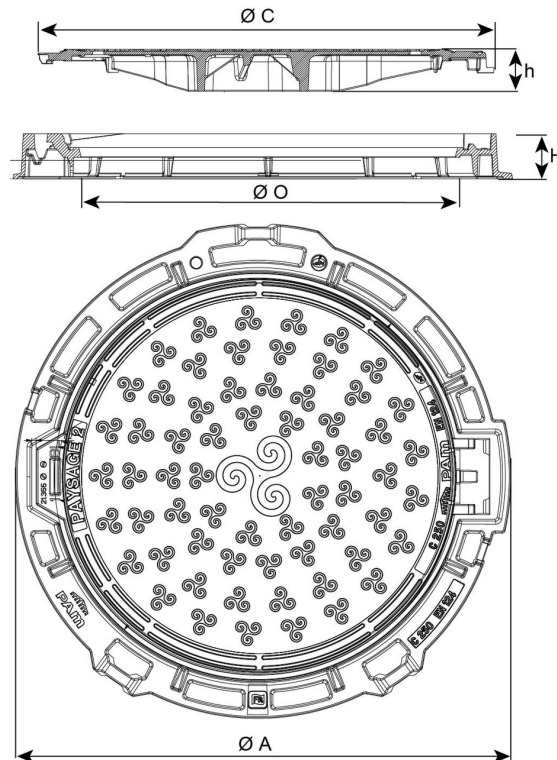

Manhole cover PAYSAGE 2 Triskell C250 class - Round frame - Non ventilated

Triskell version for regions with Celtic origins

A (mm)	C (mm)	O (mm)	H (mm)	h (mm)	Total Mass (kg)	Cover mass (kg)	Packaging	References
830	747.5	600	75	69	43.70	24.8	10	CCPG60AFM04

Material and coating:

- Frame and cover in Ductile Iron EN GJS 400-15: bituminous varnish or water base
- [Ring in PEPP](#)

Field of application:

- C250 class (Group 3) according to standard EN 124-2, intended for the circulated pavements and similar locations subjected to the passage of vehicles.