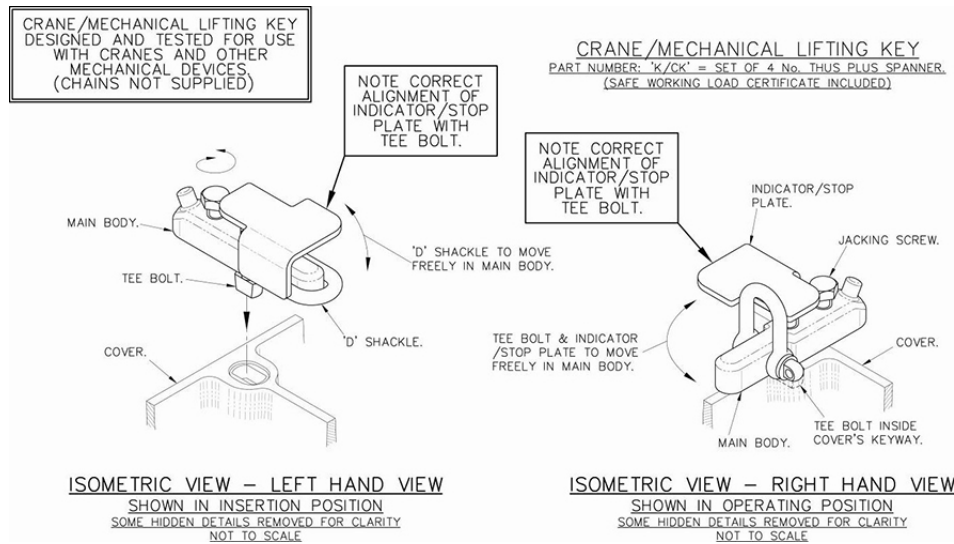

Mechanical key

Version	Mass	References
Mechanical key	15.00 kg	D20

Composition of the kit :

- 4 mechanical keys

[Operating instructions](#)

The information on this sketch is, to the best of our knowledge correct at the time of printing. However Saint-Gobain are constantly looking at ways of improving their products and services therefore reserve the right to change without prior notice, any of the data shown. Any orders placed will be subject to our Standard Conditions of Sale, available on request.