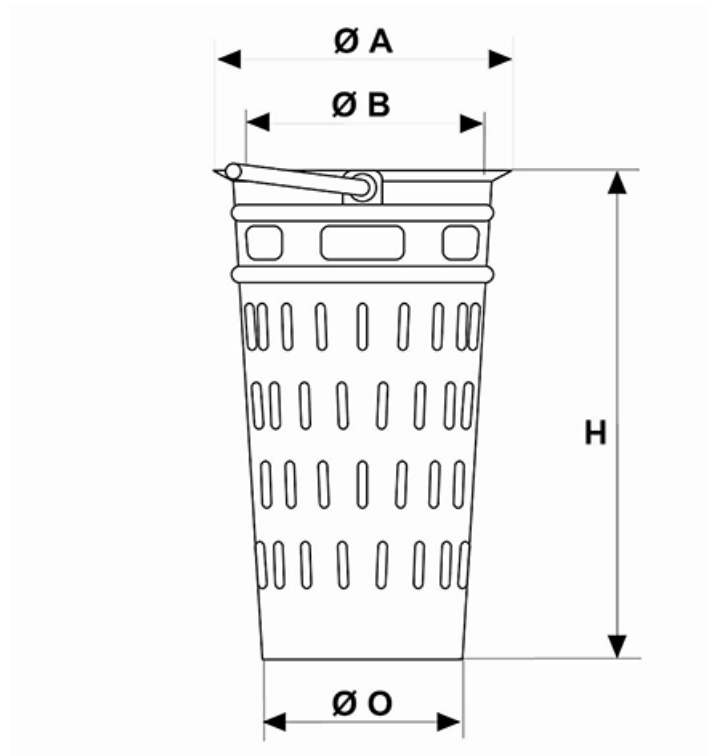

Mudpan for Gratings SQUADRA and DEDRA 400

Version	A (mm)	B (mm)	O (mm)	H (mm)	Mass (kg)	References
Mudpan grating SQUADRA-DEDRA D400	385	325	270	600	7.00	E4

The information on this sketch is, to the best of our knowledge correct at the time of printing. However Saint-Gobain are constantly looking at ways of improving their products and services therefore reserve the right to change without prior notice, any of the data shown. Any orders placed will be subject to our Standard Conditions of Sale, available on request.