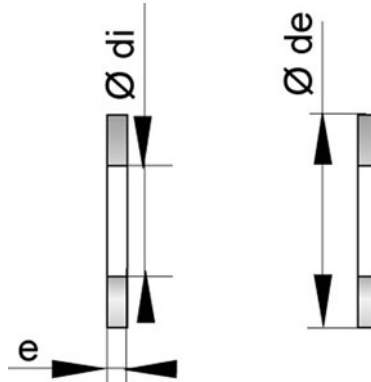

Steel Washers for steel Bolts

Type	Øde (mm)	Ødi (mm)	e (mm)	Mass (kg)	References
17 / 30 / 3	30	17	3	0.01	JXM16RQE
25 / 45 / 4	45	25	4	0.02	JXM24RQE
28 / 48 / 4	48	28	4	0.02	JXM27RQE
31 / 52 / 4	52	31	4	0.02	JXM30RQE
34 / 56 / 5	56	34	5	0.04	JXM33RQE
37 / 60 / 5	60	37	5	0.04	JXM36RQE
42 / 72 / 6	72	42	6	0.05	JXM39RQM
48 / 85 / 8	85	48	8	0.07	JXM45RQM
56 / 98 / 8	98	56	8	0.09	JXM52RQM
62 / 105 / 10	105	62	10	0.11	JXM56RQM

Washers per DN

DN	PN10	References	PN16	References	PN25	References	PN40	References	PN63	References	PN100	References
mm	Nb		Nb		Nb		Nb		Nb		Nb	
40	8	JXM16RQE	8	JXM16RQE	8	JXM16RQE	8	JXM16RQE				
50												
60												
65												
80	16	JXM16RQE	16	JXM16RQE	16	JXM20RQE	16	JXM20RQE	16	JXM20RQE	16	JXM24RQE
100									JXM24RQE	JXM27RQE		

DN	PN10	References	PN16	References	PN25	References	PN40	References	PN63	References	PN100	References
mm	Nb		Nb		Nb		Nb		Nb		Nb	
125										JXM27RQE		JXM30RQE
150						JXM24RQE		JXM24RQE		JXM30RQE		JXM30RQE
200				JXM20RQE	24		24	JXM27RQE	24	JXM33RQE	24	JXM33RQE
250	24	JXM20RQE	24			JXM27RQE		JXM30RQE				
300				JXM24RQE			32	JXM30RQE	32			
350	32		32		32	JXM30RQE						
400												
450		JXM24RQE		JXM27RQE				JXM33RQE				
500	40		40	JXM30RQE	40							
600		JXM27RQE		JXM33RQE				JXM36RQE				
700			48		48							
800	48	JXM30RQE		JXM36RQE				JXM45RQM				
900			56		56							
1000		JXM33RQE		JXM39RQM								
1100	64		64		64	JXM52RQM						
1200		JXM36RQE										
1400			72	JXM45RQM								
1500	72				72	JXM56RQM						
1600	80	JXM39RQM	80	JXM52RQM	80							
1800	88		88		88							
2000	96		96	JXM56RQM	96							