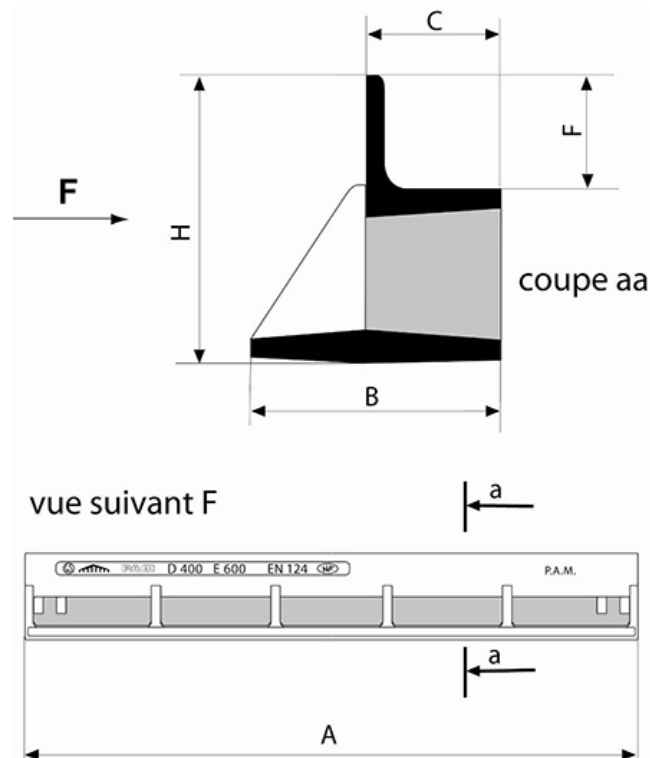

T section frame 800 mm for gratings TRANSLINEA D400 and E600 class

Version	A (mm)	B (mm)	C (mm)	F (mm)	H (mm)	Mass (kg)	References
T section frame grating TRANSLINEA D400-E600	800	88	49	38	100	10.40	E8