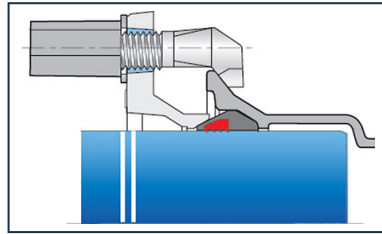

Field of use:

- For drinking water and irrigation networks
- For aggressive soils (maritime soils, peaty, ...)

Main characteristics:

- External and internal coating : Blue epoxy powder 250 microns average thickness with a minimum of 200 microns, conforming to EN 14901-1 (PECB)
- In conformity with EN 545:2010 and ISO 2531:2009

Linked products

Kit Express Fittings PECB
+ Express Gasket

Kit Express Fitting PECB
+ Express Vi Gasket

The information on this sketch is, to the best of our knowledge correct at the time of printing. However Saint-Gobain are constantly looking at ways of improving their products and services therefore reserve the right to change without prior notice, any of the data shown. Any orders placed will be subject to our Standard Conditions of Sale, available on request.