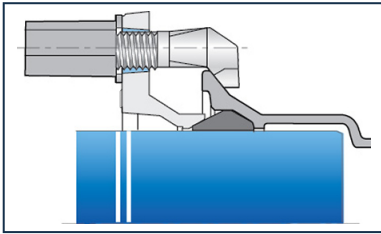

Main characteristics:

- External and internal coating : Blue epoxy powder 250 microns average thickness with a minimum of 200 microns, conforming to EN 14901-1 (PECB)
- In conformity with EN 545:2010 and ISO 2531:2009

Linked products

Kit Express Fittings PECB
+ Express Gasket