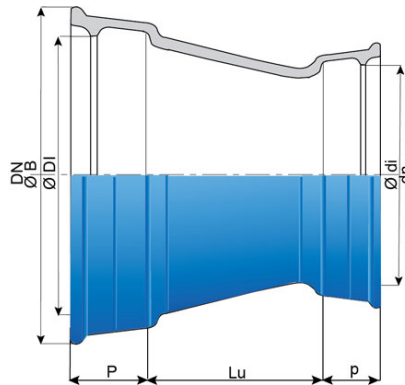

Taper (PECB) with 2 sockets EXPRESS

| DN (mm) | Ødn (mm) | Lu (mm) | P (mm) | ØDI (mm) | ØB (mm) | p (mm) | Ødi (mm) | Mass (kg) | References |
|---------|----------|---------|--------|----------|---------|--------|----------|-----------|--------------|
| 350 | 200 | 335 | 110 | 381.9 | 462 | 92 | 226.2 | 39.90 | SEB35VEOKTT2 |
| 350 | 250 | 235 | 110 | 381.9 | 462 | 100 | 277.8 | 39.90 | SEB35VEOLT2 |
| 350 | 300 | 135 | 110 | 381.9 | 462 | 110 | 329.8 | 40.90 | SEB35VEOMTT2 |
| 400 | 250 | 335 | 110 | 432.9 | 514 | 100 | 277.8 | 51.35 | SEB40VEOLT2 |
| 400 | 300 | 235 | 110 | 432.9 | 514 | 110 | 329.8 | 49.98 | SEB40VEOMTT2 |
| 400 | 350 | 152 | 110 | 432.9 | 514 | 110 | 381.9 | 48.93 | SEB40VEOYTT2 |
| 450 | 300 | 335 | 120 | 484 | 575.4 | 110 | 329.8 | 68.36 | SEB45VEOMTT2 |
| 450 | 400 | 152 | 120 | 484 | 575.4 | 110 | 432.9 | 61.32 | SEB45VEONTT2 |
| 500 | 350 | 335 | 120 | 536 | 627 | 110 | 381.9 | 80.12 | SEB50VEOYTT2 |
| 500 | 400 | 235 | 120 | 536 | 627 | 110 | 432.9 | 74.97 | SEB50VEONTT2 |
| 600 | 400 | 435 | 135 | 639.1 | 736.3 | 110 | 432.9 | 116.34 | SEB60VEONTT2 |
| 600 | 500 | 235 | 135 | 639.1 | 736.3 | 120 | 536 | 106.05 | SEB60VEOQTT2 |
| 1000 | 900 | 280 | 140 | 1052 | 1189 | 140 | 949 | 313.00 | SEC10VEOUTT |

Field of use:

- For drinking water and irrigation networks
- For aggressive soils (maritime soils, peaty, ...)

Main characteristics:

- External and internal coating : Blue epoxy powder 250 microns average thickness with a minimum of 200 microns, conforming to EN 14901-1 (PECB)
- In conformity with EN 545:2010 and ISO 2531:2009