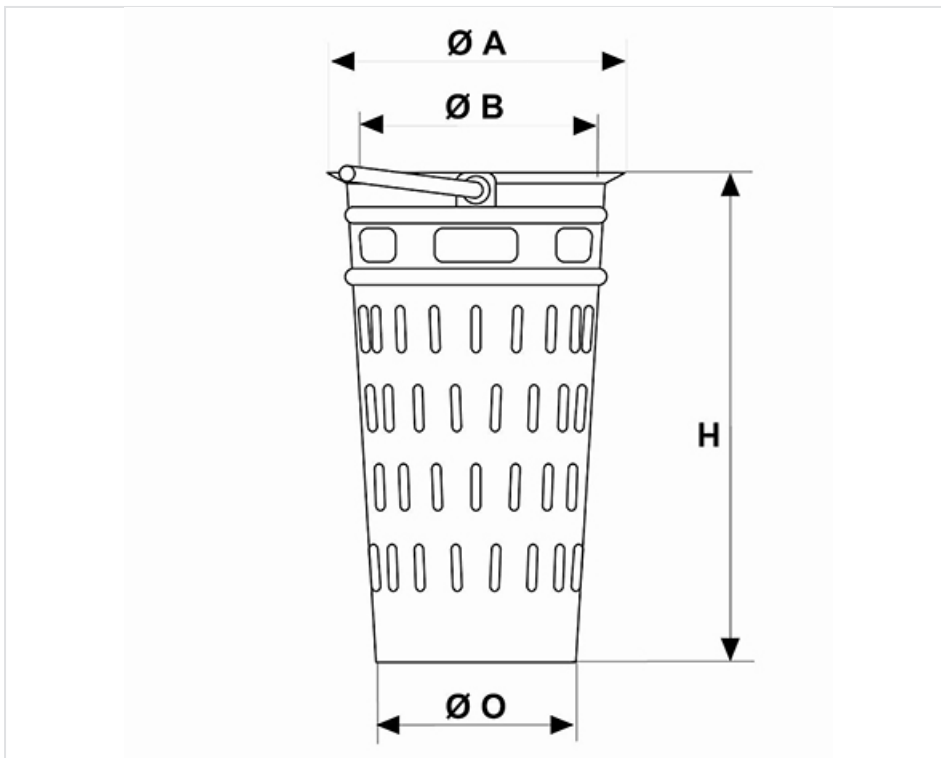

Mudpan for Gratings SQUADRA and DEDRA 400

Version	A (mm)	B (mm)	O (mm)	H (mm)	Mass (kg)	References
Mudpan grating SQUADRA-DEDRA D400	385	325	270	600	7.00	E4

The information on this sketch is, to the best of our knowledge correct at the time of printing. However Saint-Gobain are constantly looking at ways of improving their products and services therefore reserve the right to change without prior notice, any of the data shown. Any orders placed will be subject to our Standard Conditions of Sale, available on request.