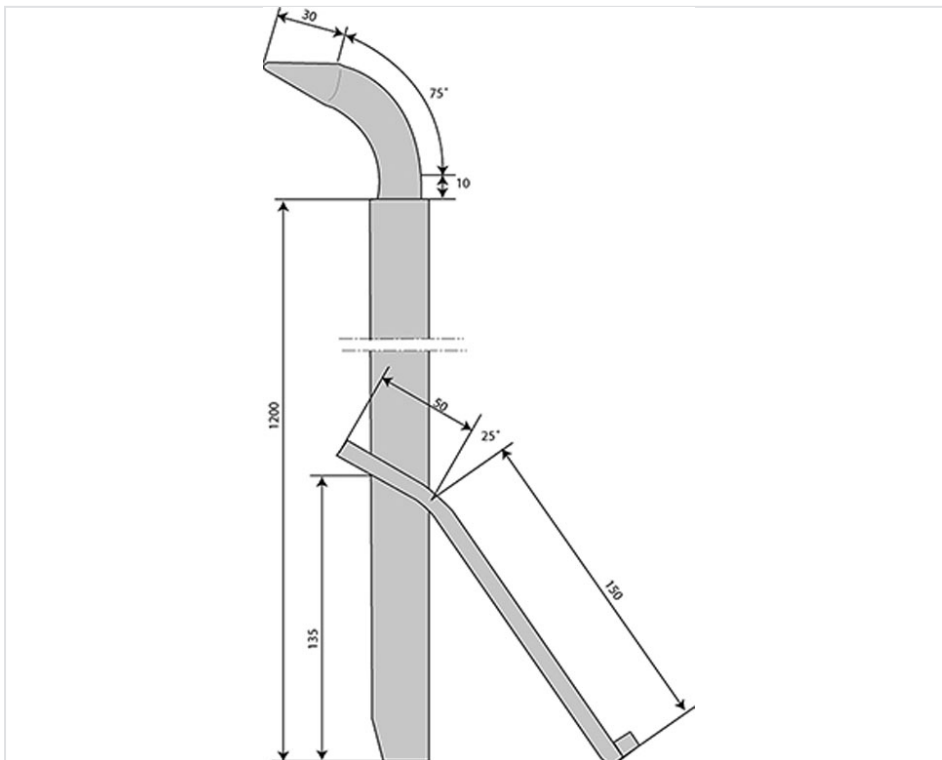

Accessories for Manhole Covers: operating key C24 for PAMREX, VIATOP and VIATOP 2 Manhole covers

Mass	References
3.00 kg	C24

The information on this sketch is, to the best of our knowledge correct at the time of printing. However Saint-Gobain are constantly looking at ways of improving their products and services therefore reserve the right to change without prior notice, any of the data shown. Any orders placed will be subject to our Standard Conditions of Sale, available on request.