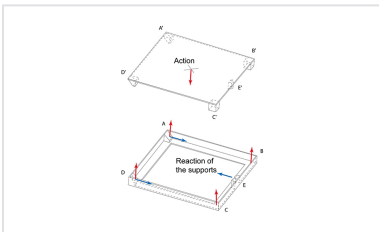

Option: AkseSS "Territoriales by PAM" is of course eligible for the Color by PAM program

Warning: customization is not possible.

Linked products

Hydraulic manhole covers
AKSESS - Stability of the
covers