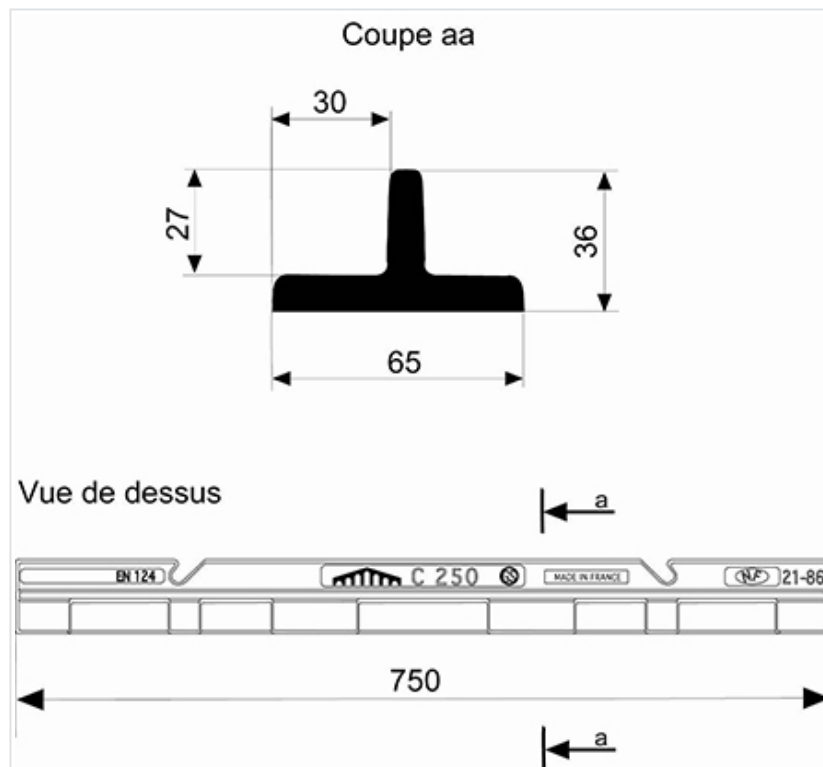

T section frame 750 mm for gratings AUTOLINEA, AQUALINEA and MECALINEA C250 class

Version	A (mm)	H (mm)	Mass (kg)	References
T section frame grating AUTOLINEA-AQUALINEA-MECALINEA-C250	750	36	4.00	E5

For MECALINEA/AQUALINEA grating, 2 pieces E5/grating shall be ordered

- For MECALINEA/AQUALINEA grating, 2 pieces **E5**/grating shall be ordered.

The information on this sketch is, to the best of our knowledge correct at the time of printing. However Saint-Gobain are constantly looking at ways of improving their products and services therefore reserve the right to change without prior notice, any of the data shown. Any orders placed will be subject to our Standard Conditions of Sale, available on request.