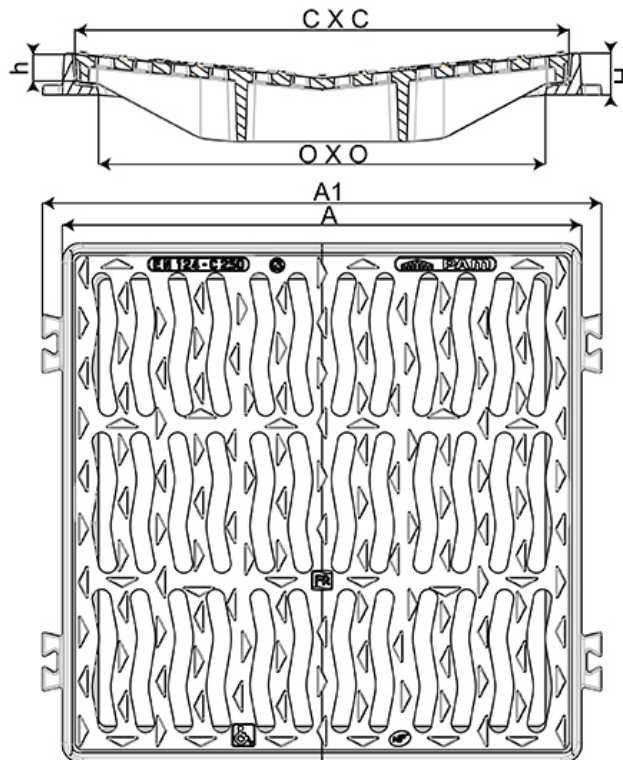

Concave grating - for disable people - C250 class - with frame - NF certification

Important: gratings can be ordered separately provided the frame is in good condition (no deformation or wear): see datasheet MC25GGNGPC410. Gratings are compatible with the corresponding frames of SG PAM products.

AxA (mm)	A1xA1 (mm)	CxC (mm)	OxO (mm)	H (mm)	h (mm)	Total Mass (kg)	Grating mass (kg)	Waterway area	Packaging	References
422x422	462x462	397.5x397.5	351x351	41.5	28.1	19.90	12.1	5.86 dm ²	10/30	ECGC40CFX11
523x523	563x563	497.5x497.5	450x450	41.7	28.3	29.60	19.5	9.37 dm ²	10/40	ECGC50CFX11
624x624	664x664	597.5x597.5	549x549	41.7	28.1	46.30	33.9	12.74 dm ²	10	ECGC60CFX11
725x725	765x765	697x697	647x647	44.3	28.2	66.29	49.79	16.60 dm ²	5	ECGC70CFX11
827x827	867x867	797x797	744x744	47	30.2	86.30	64.8	22.28 dm ²	5	ECGC80CFX11