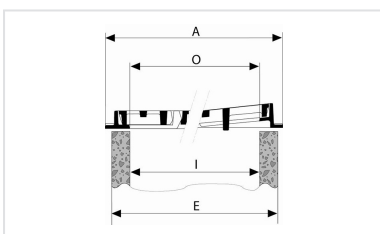

Material and coating:

- Frame and grating in Ductile Iron EN GJS 400-15: water base

Origine France Garantie

- This product is made in France in our foundry in Blénod-les-Pont-A-Mousson (54), and is certified Origine France Garantie. This guarantees consumers that the product is made in France in accordance with specifications available on originefrancegarantie.fr. The certification number is: BVCert 6026906.
- *"Origine France Garantie certification is awarded by an independent certification body. Checks are then carried out every year to ensure that the product is indeed 100% made in France and that at least 50% of the product's manufacturing costs (including raw materials) are of French origin".*

Field of application:

- C250 class (Group 3) according to standard EN 124-2, destined to the circulated pavements and similar locations exposed to the access of vehicles.
- Omnidirectional punctual collection.

Main characteristics:

- Possible rotation of the grating of 90° in its frame
- Automatic locking by spring bar
- Simple assembly and fast disassembling
- Protection against theft, cannot be dismantled without tool
- Anti-skid surface designed to optimize water absorption
- [Implementation](#)

Linked products

Grating SQUADRA C250 - Implementation