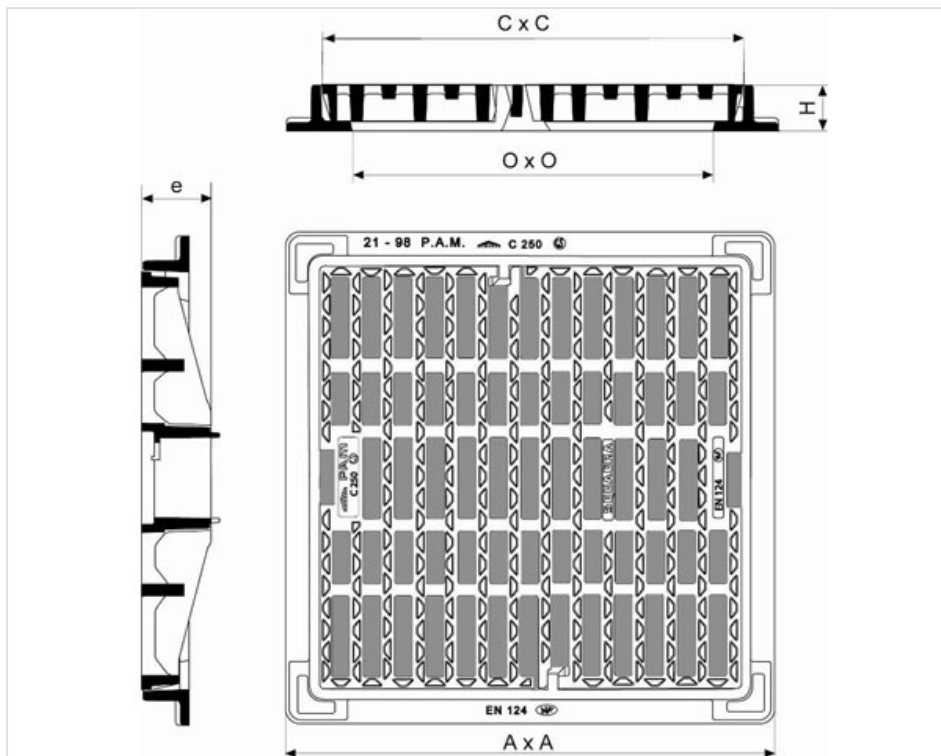

**Flat grating SQUADRA 700 and 800 - C250 class**

AxA (mm)	CxC (mm)	OxO (mm)	H (mm)	e (mm)	Total Mass (kg)	Grating mass (kg)	Waterway area	Packaging	References
720x720	649x649	600x600	39	85	56.00	47	20.60 dm <sup>2</sup>	10	ECSQ70PF
820x820	749x749	700x700	39	95	71.00	57.5	28.50 dm <sup>2</sup>	10	ECSQ80PF

Width holes: [700] 29 to 30.5 mm [800] 29 to 30.5 mm - Length holes: [700] 88 to 125 mm [800] 125 to 129 mm