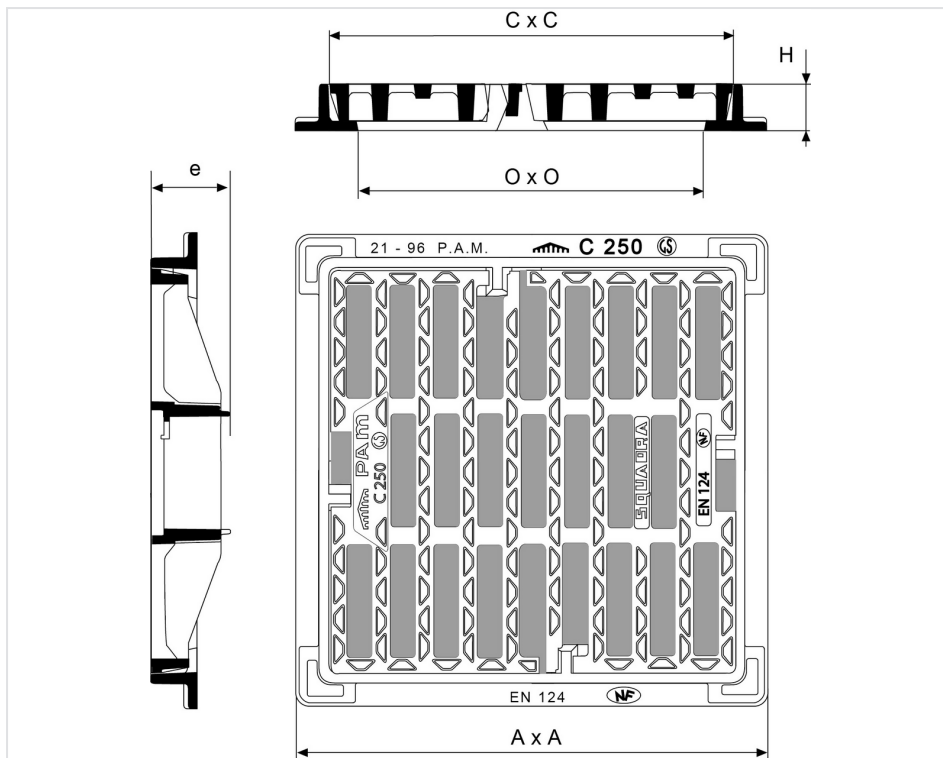

Flat grating SQUADRA 500 and 600 - C250 class

AxA (mm)	CxC (mm)	OxO (mm)	H (mm)	e (mm)	Total Mass (kg)	Grating mass (kg)	Waterway area	Packaging	References
510x510	449x449	400x400	39	75	29.50	21	7.80 dm ²	10	ECSQ50PFX11
620x620	549x549	500x500	39	95	40.90	29	12.80 dm ²	10	ECSQ60PFX11

Width holes: [500] 18.5 mm [600] 18 mm - Length holes: [500] 83 to 128 mm [600] 116 to 163 mm

Material and coating:

- Frame and grating in Ductile Iron EN GJS 400-15: water base

Origine France Garantie

- This product is made in France in our foundry in Blénod-les-Pont-A-Mousson (54), and is certified Origine France Garantie. This guarantees consumers that the product is made in France in accordance with specifications available on originefrancegarantie.fr. The certification number is: BVCert 6026906.
- *"Origine France Garantie certification is awarded by an independent certification body. Checks are then carried out every year to ensure that the product is indeed 100% made in France and that at least 50% of the product's manufacturing costs (including raw materials) are of French origin".*