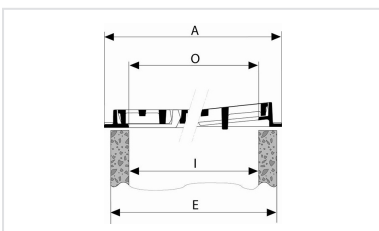

Linked products

Grating SQUADRA C250 - Implementation