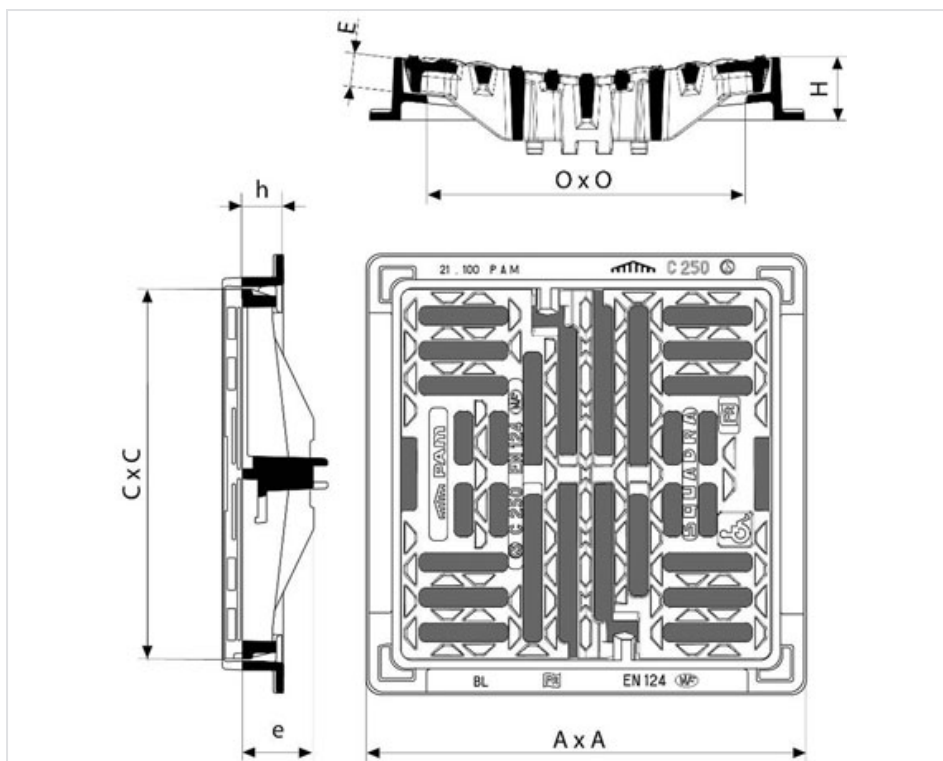

**Concave grating SQUADRA 400 - C250 class**

AxA (mm)	CxC (mm)	OxO (mm)	H (mm)	h (mm)	E (mm)	e (mm)	Total Mass (kg)	Grating mass (kg)	Waterway area	Packaging	References
410x410	350x350	300x300	58	40	30	67	20.20	12.5	4.80 dm <sup>2</sup>	10	ECSQ40CFX11

Width holes: 18 mm - Length holes: 50 to 150 mm