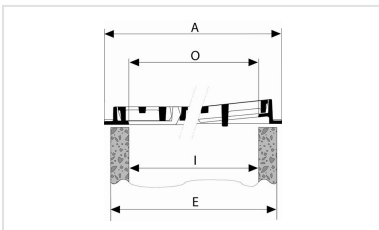

Linked products

Grating SQUADRA C250 - Implementation

The information on this sketch is, to the best of our knowledge correct at the time of printing. However Saint-Gobain are constantly looking at ways of improving their products and services therefore reserve the right to change without prior notice, any of the data shown. Any orders placed will be subject to our Standard Conditions of Sale, available on request.