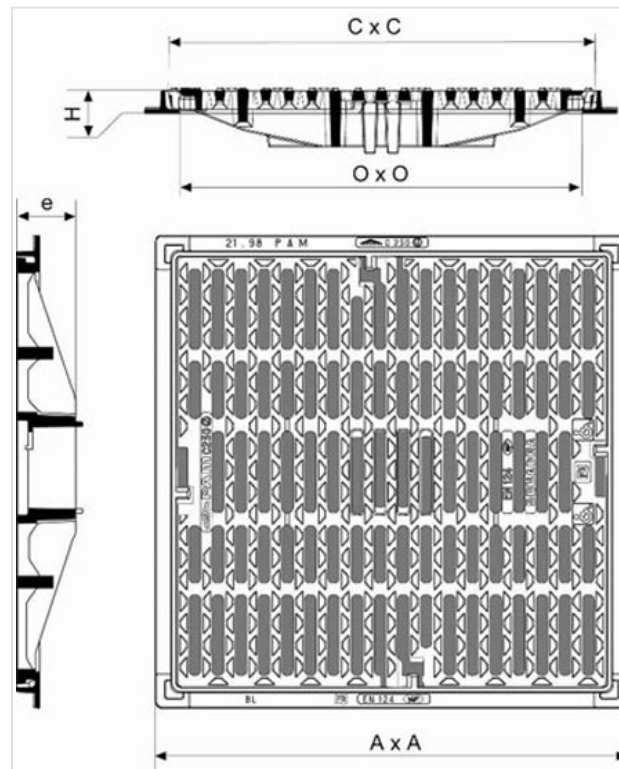

Flat grating SQUADRA 700 and 800 - C250 class

AxA (mm)	CxC (mm)	OxO (mm)	H (mm)	e (mm)	Total Mass (kg)	Grating mass (kg)	Waterway area	Packaging	References
720x720	649x649	600x600	39	85	62.10	48.9	17.60 dm ²	10	ECSQ70PFX11
820x820	749x749	700x700	39	95	79.00	64.1	24.70 dm ²	10	ECSQ80PFX11

Width holes: [700] 18 mm [800] 18 mm - Length holes: [700] 87 to 123 mm [800] 125 to 129 mm

Material and coating:

- Frame and grating in Ductile Iron EN GJS 400-15: water base

Origine France Garantie

- This product is made in France in our foundry in Blénod-les-Pont-A-Mousson (54), and is certified Origine France Garantie. This guarantees consumers that the product is made in France in accordance with specifications available on originefrancegarantie.fr. The certification number is: BVCert 6026906.