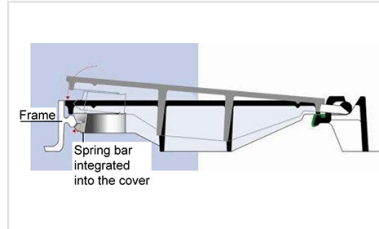

Manhole covers - Locking
of the cover by spring bar