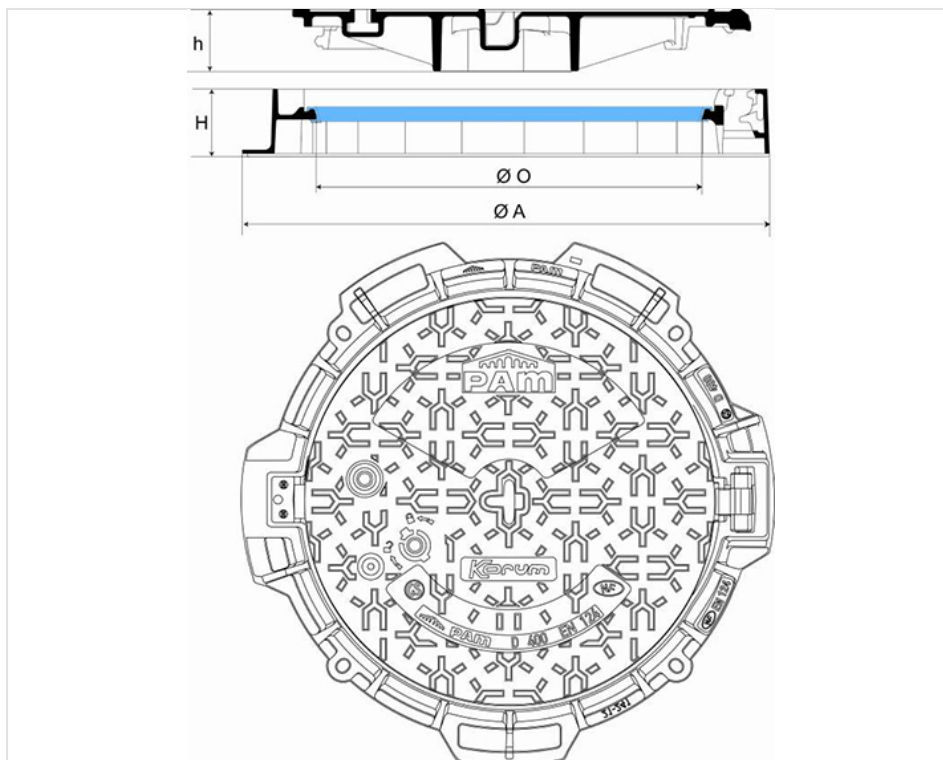

## Manhole Cover KORUM 600 Safety Class D400 Round frame - Non Ventilated

A (mm)	O (mm)	H (mm)	h (mm)	Total Mass (kg)	Cover mass (kg)	Packaging	Version	References
841	606	104	96	61.50	38	10	Standard	CDKO60EF

## Material and coating:

- Frame and cover in Ductile Iron EN GJS 400-15: water base
- [Ring in EVA](#)