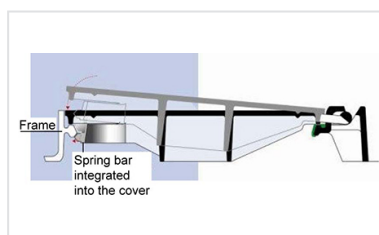

Manhole covers - Locking of the cover by spring bar