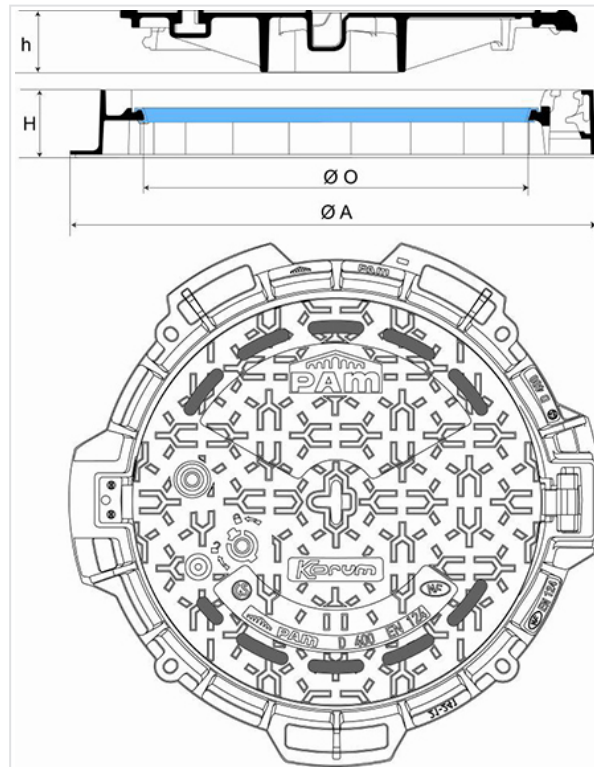

## Manhole Cover KORUM 600 Safety Class D400 Round frame - Ventilated

A (mm)	O (mm)	H (mm)	h (mm)	Total Mass (kg)	Cover mass (kg)	Packaging	Version	References
841	606	104	96	61.50	38	10	Standard	CDKO60FF

### Material and coating:

- Frame and cover in Ductile Iron EN GJS 400-15: water base
- [Ring in EVA](#)