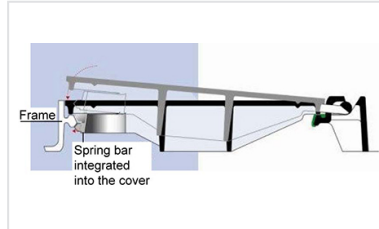

Main characteristics:

- [Automatic locking by ductile iron spring bar](#)
- Hinged cover, opens to 110 °, blocks at 90° when closing
- Frame fitted for optimized bedding

Security:

- [Kit lock type D50](#) (reference C47)
- [Locking key for lock type D50](#) (reference C46)
- [Anti-theft spline](#)

Linked products

EVA ring

Manhole covers - Locking
of the cover by spring bar

Cover anti-theft spine for
Manhole cover KOREX 600
and BELSYS 600

The information on this sketch is, to the best of our knowledge correct at the time of printing. However Saint-Gobain are constantly looking at ways of improving their products and services therefore reserve the right to change without prior notice, any of the data shown. Any orders placed will be subject to our Standard Conditions of Sale, available on request.