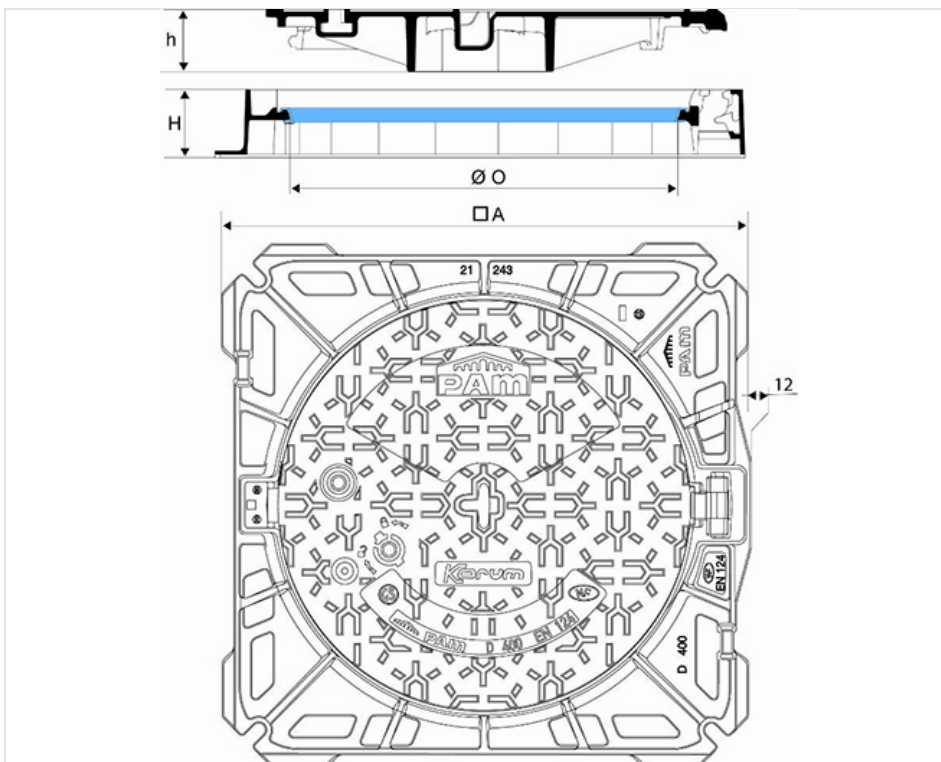

Manhole Cover KORUM 600 Safety Class D400 Square frame - Non Ventilated

AxA (mm)	O (mm)	H (mm)	h (mm)	Total Mass (kg)	Cover mass (kg)	Packaging	Version	References
811x811	606	104	96	70.30	38	10	Standard	CDKO60MF

Main characteristics:

- [Automatic locking by ductile iron spring bar](#)
- Hinged cover, opens to 110 °, blocks at 90° when closing
- Frame fitted for optimized bedding

Security:

- [Kit lock type D50](#) (reference C47)
- [Locking key for lock type D50](#) (reference C46)
- [Anti-theft spline](#)