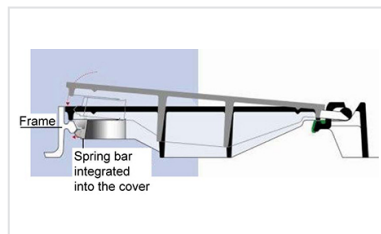

Manhole covers - Locking of the cover by spring bar

The information on this sketch is, to the best of our knowledge correct at the time of printing. However Saint-Gobain are constantly looking at ways of improving their products and services therefore reserve the right to change without prior notice, any of the data shown. Any orders placed will be subject to our Standard Conditions of Sale, available on request.