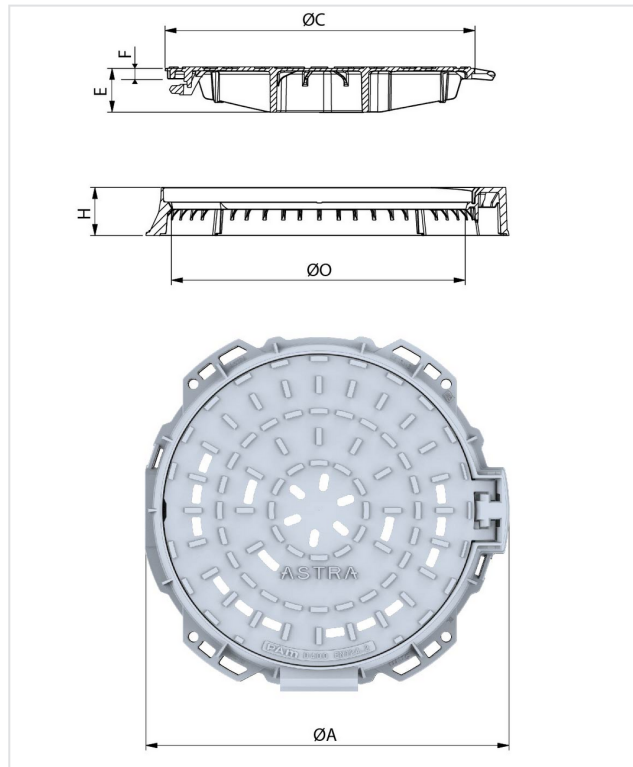

Manhole Cover ASTRA Class D400 Round frame Ø 785 – Ventilated

A (mm)	C (mm)	O (mm)	H (mm)	E (mm)	F (mm)	Total Mass (kg)	Cover mass (kg)	Packaging	References
785	643	608	100	93	22	44.10	28.6	10	CDAS60BA

Material and coating:

- Frame and cover in Ductile Iron EN GJS 400-15: water base coating
- [Ring in PE](#)

Origine France Garantie

- This product is made in France in our foundry in Blénod-les-Pont-A-Mousson (54), and is certified Origine France Garantie. This guarantees consumers that the product is made in France in accordance with specifications available on originefrancegarantie.fr. The certification number is: BVCert 6026906.
- "Origine France Garantie certification is awarded by an independent certification body. Checks are then carried out every year to ensure that the product is indeed 100% made in France and that at least 50% of the product's manufacturing costs (including raw materials) are of French origin".»

Main characteristics:

[UA certification issued by MA39 \(Wien\): R-15.1.1-23-18036.](#)

Cover

- [Automatic locking by ductile iron spring bar](#)
- Unlocking by means of crow bar or pick axe, manual lifting
- Ventilated or not
- Hinged cover, opens to 110°, blocks at 90° when closing
- [Anti-theft C111 spline option](#)
- Badging: exclusively generic markings such as e.g. "sewers", "water", "rain water", etc...