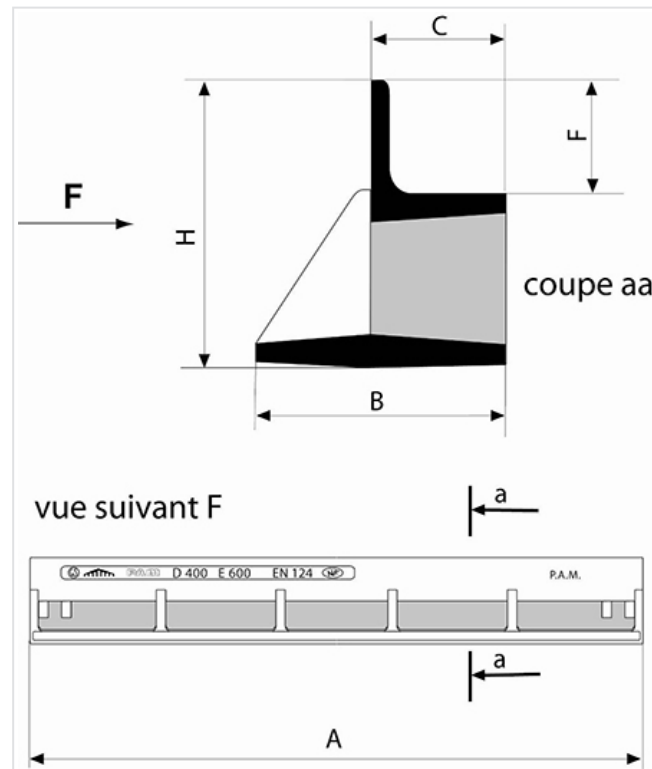

T section frame 800 mm for gratings TRANSLINEA D400 and E600 class

Version	A (mm)	B (mm)	C (mm)	F (mm)	H (mm)	Mass (kg)	References
T section frame grating TRANSLINEA D400-E600	800	88	49	38	100	10.40	E8