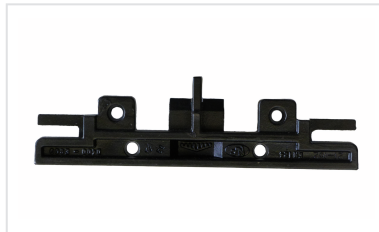

## Accessories

Grating TRANSLINEA D400/  
E600 - Dimensions of  
concrete channels and  
assembly of the gratings

## Linked products

Chaining device for  
TRANSLINEA grating D400  
and E600 class

End piece for TRANSLINEA  
gratings D400 and E600  
class

*The information on this sketch is, to the best of our knowledge correct at the time of printing. However Saint-Gobain are constantly looking at ways of improving their products and services therefore reserve the right to change without prior notice, any of the data shown. Any orders placed will be subject to our Standard Conditions of Sale, available on request.*