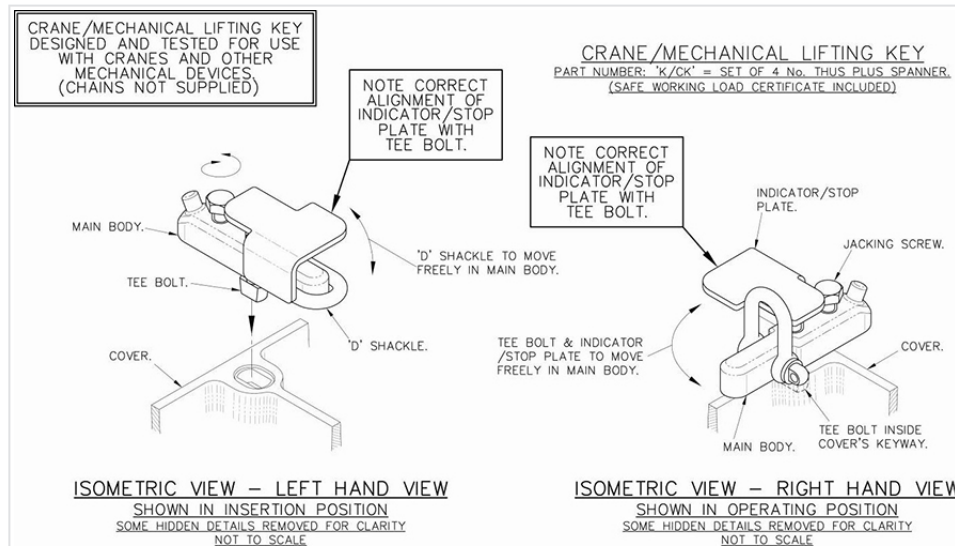

Mechanical key

Version	Mass	References
Mechanical key	15.00 kg	D20

Composition of the kit :

- 4 mechanical keys

[Operating instructions](#)

The information on this sketch is, to the best of our knowledge correct at the time of printing. However Saint-Gobain are constantly looking at ways of improving their products and services therefore reserve the right to change without prior notice, any of the data shown. Any orders placed will be subject to our Standard Conditions of Sale, available on request.