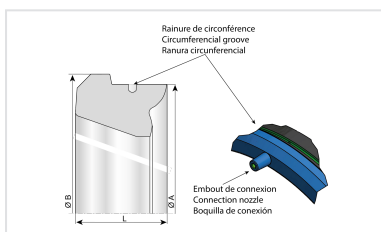

Kit Standard INTEGRAL Pipe with notches + Standard SUREJOINT (CONTROL+) Gasket

DN	Angular deflection	PFA	References
150	5 °	40 bar	TSB15S60BPV-E07
200	5 °	40 bar	TSB20S60BPV-E07
250	5 °	38 bar	TSB25S60BPV-E07
300	5 °	35 bar	TSB30S60BPV-E07
350	4 °	32 bar	TSB35S60BPV-E07
400	4 °	30 bar	TSB40S60BPV-E07
450	4 °	29 bar	TSB45S60BPV-E07
500	4 °	28 bar	TSB50S60BPV-E07
600	4 °	26 bar	TSB60S60BPV-E07

Linked products

Gasket STANDARD rubber water NBR SUREJOINT (CONTROL+) equipped with valve

The information on this sketch is, to the best of our knowledge correct at the time of printing. However Saint-Gobain are constantly looking at ways of improving their products and services therefore reserve the right to change without prior notice, any of the data shown. Any orders placed will be subject to our Standard Conditions of Sale, available on request.