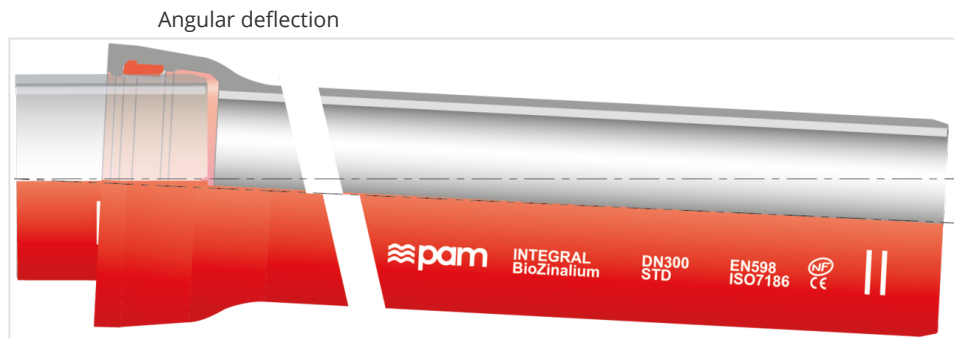

Kit Standard INTEGRAL Pipe with notches + Standard SUREJOINT (CONTROL+) Gasket

DN	Angular deflection	PFA	References
150	5 °	40 bar	TSB15S60BPV-E07
200	5 °	40 bar	TSB20S60BPV-E07
250	5 °	38 bar	TSB25S60BPV-E07
300	5 °	35 bar	TSB30S60BPV-E07
350	4 °	32 bar	TSB35S60BPV-E07
400	4 °	30 bar	TSB40S60BPV-E07
450	4 °	29 bar	TSB45S60BPV-E07
500	4 °	28 bar	TSB50S60BPV-E07
600	4 °	26 bar	TSB60S60BPV-E07

Linked products

Gasket STANDARD rubber water NBR SUREJOINT (CONTROL+) equipped with valve

The information on this sketch is, to the best of our knowledge correct at the time of printing. However Saint-Gobain are constantly looking at ways of improving their products and services therefore reserve the right to change without prior notice, any of the data shown. Any orders placed will be subject to our Standard Conditions of Sale, available on request.