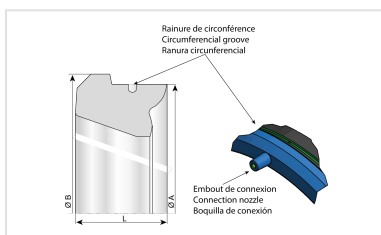

Kit Standard INTEGRAL pH1 Pipe with notches + Standard SUREJOINT (CONTROL+) Gasket

DN	Angular deflection	PFA	References
150	5 °	40 bar	TSB15S60VPV-E07
200	5 °	40 bar	TSB20S60VPV-E07
250	5 °	38 bar	TSB25S60VPV-E07
300	5 °	35 bar	TSB30S60VPV-E07
350	4 °	32 bar	TSB35S60VPV-E07
400	4 °	30 bar	TSB40S60VPV-E07
500	5 °	28 bar	TSB50S60VPV-E07
600	4 °	26 bar	TSB60S60VPV-E07

Linked products

Gasket STANDARD rubber water NBR SUREJOINT (CONTROL+) equipped with valve

The information on this sketch is, to the best of our knowledge correct at the time of printing. However Saint-Gobain are constantly looking at ways of improving their products and services therefore reserve the right to change without prior notice, any of the data shown. Any orders placed will be subject to our Standard Conditions of Sale, available on request.