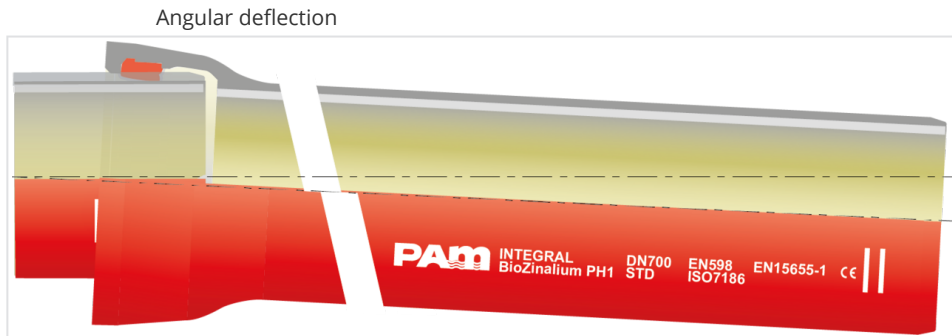

Kit Standard INTEGRAL pH1 Pipe with notches + Standard SUREJOINT (CONTROL+) Gasket

DN	Angular deflection	PFA	References
150	5 °	40 bar	TSB15S60VPV-E07
200	5 °	40 bar	TSB20S60VPV-E07
250	5 °	38 bar	TSB25S60VPV-E07
300	5 °	35 bar	TSB30S60VPV-E07
350	4 °	32 bar	TSB35S60VPV-E07
400	4 °	30 bar	TSB40S60VPV-E07
500	5 °	28 bar	TSB50S60VPV-E07
600	4 °	26 bar	TSB60S60VPV-E07

Linked products

Gasket STANDARD rubber water NBR SUREJOINT (CONTROL+) equipped with valve

The information on this sketch is, to the best of our knowledge correct at the time of printing. However Saint-Gobain are constantly looking at ways of improving their products and services therefore reserve the right to change without prior notice, any of the data shown. Any orders placed will be subject to our Standard Conditions of Sale, available on request.