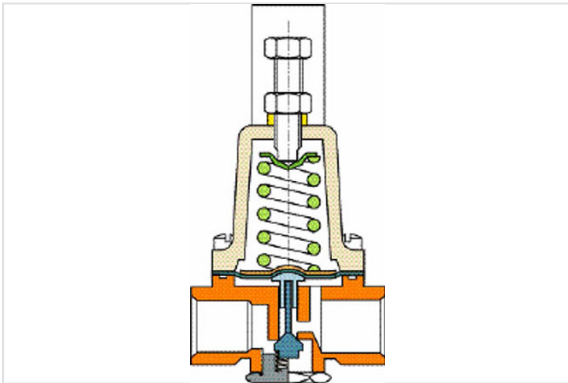

## Kit Pilot 263 SS PN25 bar

Version	Mass	References
Kit pilot	0.78 kg	161894
Kit springs	1.00 kg	161895
Kit joints	0.03 kg	161896

### Kit pilot

Kit with: Pilot delivered with standard spring 1,4-12 bar (green).

### Kit springs

Kit with: 1 spring for range:

- 0,1 up to 2 bar (red)
- 1,4 up to 12 bar (green)
- 7 up to 21 bar (stainless steel)