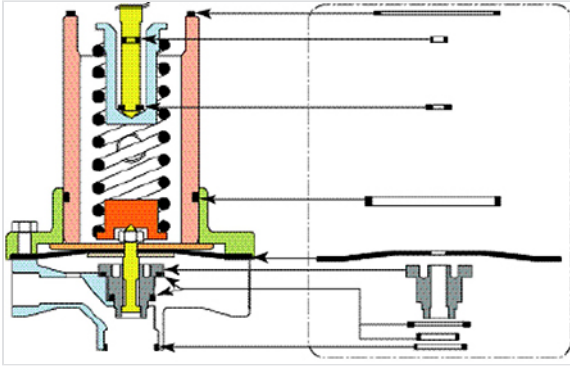

Kit Pilot IS-14 PN10-16-25 bar

Version	Mass	References
Kit pilot	5.00 kg	161897
Kit springs	0.40 kg	161898
Kit joints	1.00 kg	161899

Kit pilot

Kit with: Pilot
Range: Difference of pressure from 0,1 up to 0,9 bar.

Kit springs

Kit with: 1 spring

Kit joints

Kit with: All O'rings.

The information on this sketch is, to the best of our knowledge correct at the time of printing. However Saint-Gobain are constantly looking at ways of improving their products and services therefore reserve the right to change without prior notice, any of the data shown. Any orders placed will be subject to our Standard Conditions of Sale, available on request.