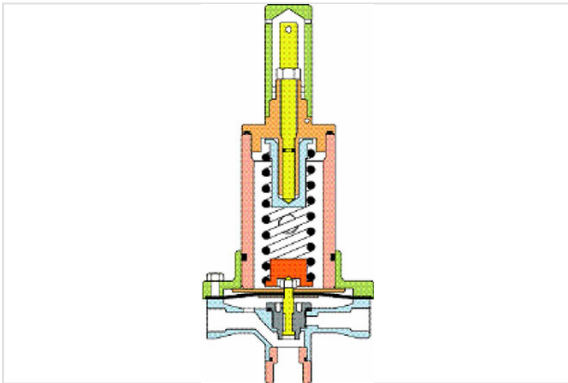

Kit Pilot IS-14 PN10-16-25 bar

Version	Mass	References
Kit pilot	5.00 kg	161897
Kit springs	0.40 kg	161898
Kit joints	1.00 kg	161899

Kit pilot

Kit with: Pilot
Range: Difference of pressure from 0,1 up to 0,9 bar.

Kit springs

Kit with: 1 spring

Kit joints

Kit with: All O'rings.

The information on this sketch is, to the best of our knowledge correct at the time of printing. However Saint-Gobain are constantly looking at ways of improving their products and services therefore reserve the right to change without prior notice, any of the data shown. Any orders placed will be subject to our Standard Conditions of Sale, available on request.