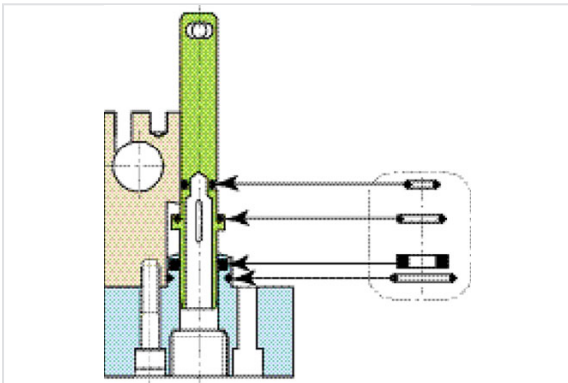

Kit Pilot F-35 PS constant level PN10-16 bar

Version	Mass	References
Kit joints	0.40 kg	161901

(*) please contact us

Kit pilot constant level

Kit with: Pilot constant level

Kit joints

Kit with: All O'rings.

Note: same kit for pilote F35 tout ou rien and F35 PS à niveau constant.

The information on this sketch is, to the best of our knowledge correct at the time of printing. However Saint-Gobain are constantly looking at ways of improving their products and services therefore reserve the right to change without prior notice, any of the data shown. Any orders placed will be subject to our Standard Conditions of Sale, available on request.