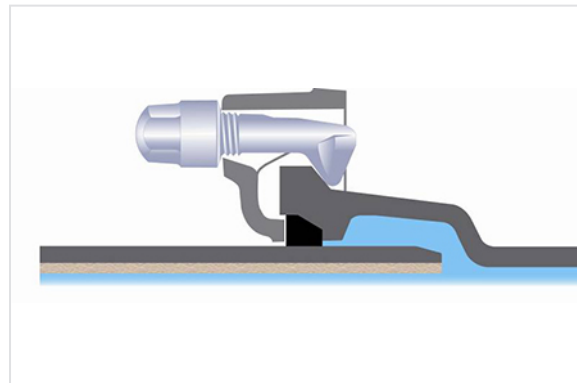

Kit Express Joint for Express Fittings DN200 to 1200

The Express joint is a mechanical joint. The water tightness is made by the axial compression of an elastomer gasket thanks to a gland tightened with iron bolts.

Field of use:

- For drinking water networks

Main characteristics:

- Elastomer quality: EPDM (EN 681-1)
- Coating of the gland: Aquacoat fittings
- Iron bolts (Galvanization + parkerization + black cataphoresis)
- EN 545
- High angular deflection possible