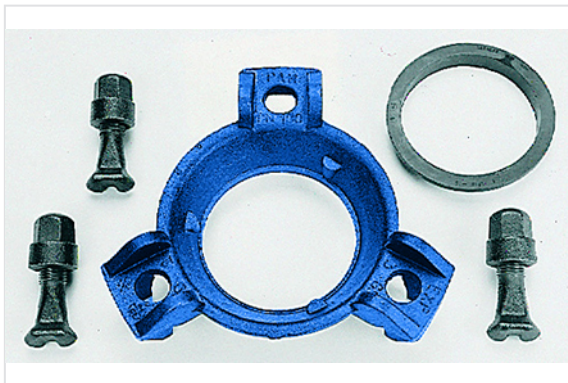

Kit Express Joint for Express Fittings DN200 to 1200

The Express joint is a mechanical joint. The water tightness is made by the axial compression of an elastomer gasket thanks to a gland tightened with iron bolts.

DN	References
200 mm	JEB20KNN2
200 mm	JEB20ANN2-E00
250 mm	JEB25KNN2
250 mm	JEB25ANN2-E00
300 mm	JEB30KNN2
300 mm	JEB30ANN2-E00
350 mm	JEB35ANN2-E00
400 mm	JEB40ANN2-E00
450 mm	JEB45ANN2-E00
500 mm	JEB50ANN2-E00
600 mm	JEB60ANN2-E00
700 mm	JEB70ANN2-E00
800 mm	JEB80ANN2-E00
900 mm	JEB90ANN2-E00
1000 mm	JEC10ANN2-E00
1100 mm	JEC11ANN2-E00
1200 mm	JEC12ANN2-E00

Field of use:

- For drinking water networks

Main characteristics:

- Elastomer quality: EPDM (EN 681-1)
- Coating of the gland: Aquacoat fittings
- Iron bolts (Galvanization + parkerization + black cataphoresis)
- EN 545
- High angular deflection possible