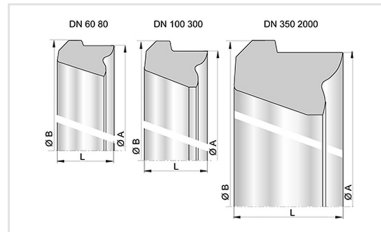

Kit PAMLOCK Fitting PECB + PAMLOCK Joint

Details

DN mm	References of anchored kit PAMLOCK	References of Standard gaskets
1400	JPC14L	JSC14BA
1500	JPC15L	JSC15BA
1600	JPC16L	JSC16BA
1800	JPC18L	JSC18BA
2000	JPC20L	JSC20BA

DN mm	PFA bar
1400	25
1500	25
1600	25
1800	16
2000	16

Linked products

PAMLOCK joint

Standard gasket for Pipes
and Fittings DN60-2000

The information on this sketch is, to the best of our knowledge correct at the time of printing. However Saint-Gobain are constantly looking at ways of improving their products and services therefore reserve the right to change without prior notice, any of the data shown. Any orders placed will be subject to our Standard Conditions of Sale, available on request.