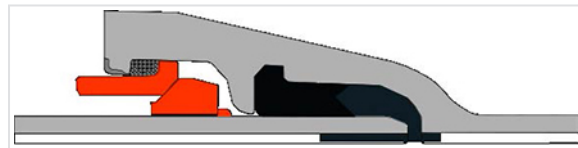

Kit PAMLOCK Fitting PECB + PAMLOCK Joint

Details

DN mm	References of anchored kit PAMLOCK	References of Standard gaskets
1400	JPC14L	JSC14BA
1500	JPC15L	JSC15BA
1600	JPC16L	JSC16BA
1800	JPC18L	JSC18BA
2000	JPC20L	JSC20BA

DN mm	PFA bar
1400	25
1500	25
1600	25
1800	16
2000	16

Linked products

PAMLOCK joint

Standard gasket for Pipes
and Fittings DN60-2000

The information on this sketch is, to the best of our knowledge correct at the time of printing. However Saint-Gobain are constantly looking at ways of improving their products and services therefore reserve the right to change without prior notice, any of the data shown. Any orders placed will be subject to our Standard Conditions of Sale, available on request.