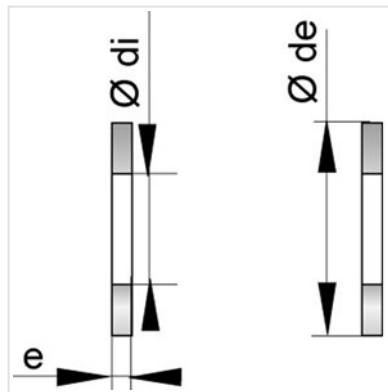

Steel Washers for steel Bolts

Type	Øde (mm)	Ødi (mm)	e (mm)	Mass (kg)	References
17 / 30 / 3	30	17	3	0.01	JXM16RQE
25 / 45 / 4	45	25	4	0.02	JXM24RQE
28 / 48 / 4	48	28	4	0.02	JXM27RQE
31 / 52 / 4	52	31	4	0.02	JXM30RQE
34 / 56 / 5	56	34	5	0.04	JXM33RQE
37 / 60 / 5	60	37	5	0.04	JXM36RQE
42 / 72 / 6	72	42	6	0.05	JXM39RQM
48 / 85 / 8	85	48	8	0.07	JXM45RQM
56 / 98 / 8	98	56	8	0.09	JXM52RQM
62 / 105 / 10	105	62	10	0.11	JXM56RQM

Washers per DN

DN mm	PN10 Nb	References	PN16 Nb	References	PN25 Nb	References	PN40 Nb	References	PN63 Nb	References	PN100 Nb	References
40	8	JXM16RQE	8	JXM16RQE	8	JXM16RQE	8	JXM16RQE	16	JXM20RQE	16	JXM24RQE
50												
60												
65												
80	16	JXM20RQE	16	JXM20RQE	16	JXM24RQE	16	JXM24RQE	16	JXM27RQE	16	JXM30RQE
100												
125												
150												

DN	PN10	References	PN16	References	PN25	References	PN40	References	PN63	References	PN100	References
mm	Nb		Nb		Nb		Nb		Nb		Nb	
200								JXM27RQE			24	JXM33RQE
250	24		24		24		24		24	JXM33RQE		
300				JXM24RQE				JXM27RQE				JXM30RQE
350	32		32		32		32	JXM30RQE				
400				JXM27RQE				JXM33RQE				
450	40	JXM24RQE	40		40		40					
500				JXM30RQE				JXM36RQE				
600	48	JXM27RQE	48		48		48					
700				JXM33RQE				JXM36RQE				
800	48	JXM30RQE	48		48		48					
900				JXM36RQE				JXM45RQM				
1000	64		64		64		64					
1100		JXM33RQE				JXM39RQM			JXM52RQM			
1200		JXM36RQE										
1400	72		72		72		72					
1500				JXM45RQM				JXM56RQM				
1600	80	JXM39RQM	80	JXM52RQM	80							
1800	88		88		88							
2000	96		96	JXM56RQM	96							